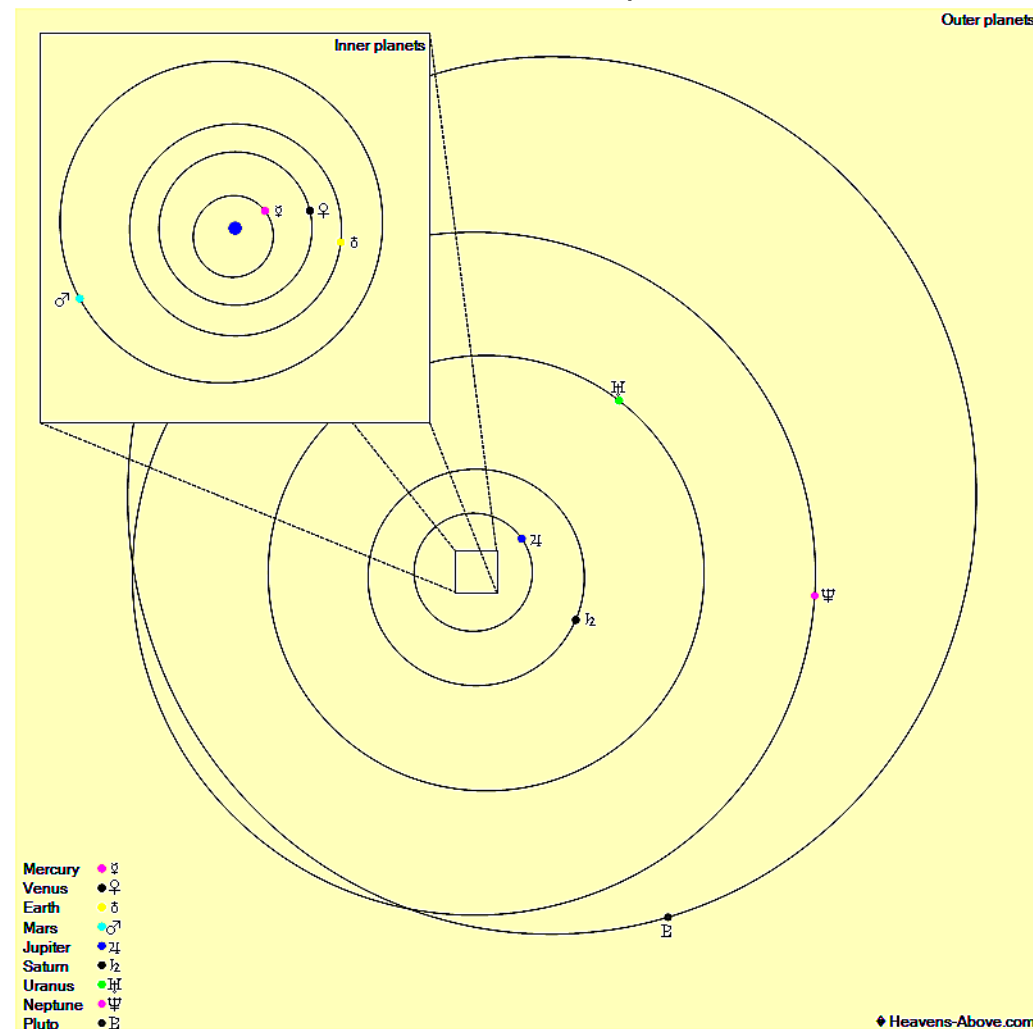

The Planets, mid September

Mercury is in Leo with a magnitude of +1.1, a phase of 20%, and a diameter of 9". It rises at 04:24, transits at 11:06, and sets at 17:48. It is visible low in the east before sunrise.

Venus is in Cancer with a magnitude of -4.5, a phase of 25%, and a diameter of 40". It rises at 02:27, transits at 09:30, and sets at 16:34. It is visible in the morning sky.

Mars is in Virgo with a magnitude of +1.7, a phase of 99%, and a diameter of 4". It rises at 07:33, transits at 13:14, and sets at 18:54. It is visible low in the west after sunset.

Jupiter is in Aries with a magnitude of -2.7 and a diameter of 46". It transits at 03:23, sets at 10:48, and rises again at 19:54. It is visible in the morning sky.

Saturn is in Aquarius with a magnitude of +0.5 and a diameter of 19". It sets at 03:48, rises again at 17:49, and transits at 22:47. It is well placed for observation throughout the night.

Uranus is in Aries with a magnitude of +5.7 and a diameter of 4". It transits at 03:52, sets at 11:36, and rises again at 20:04. It is visible in the morning sky.

Neptune is in Pisces with a magnitude of +7.8 and a diameter of 2". It transits at 00:19, sets at 06:08, and rises again at 18:26. It is well placed for observation throughout the night.