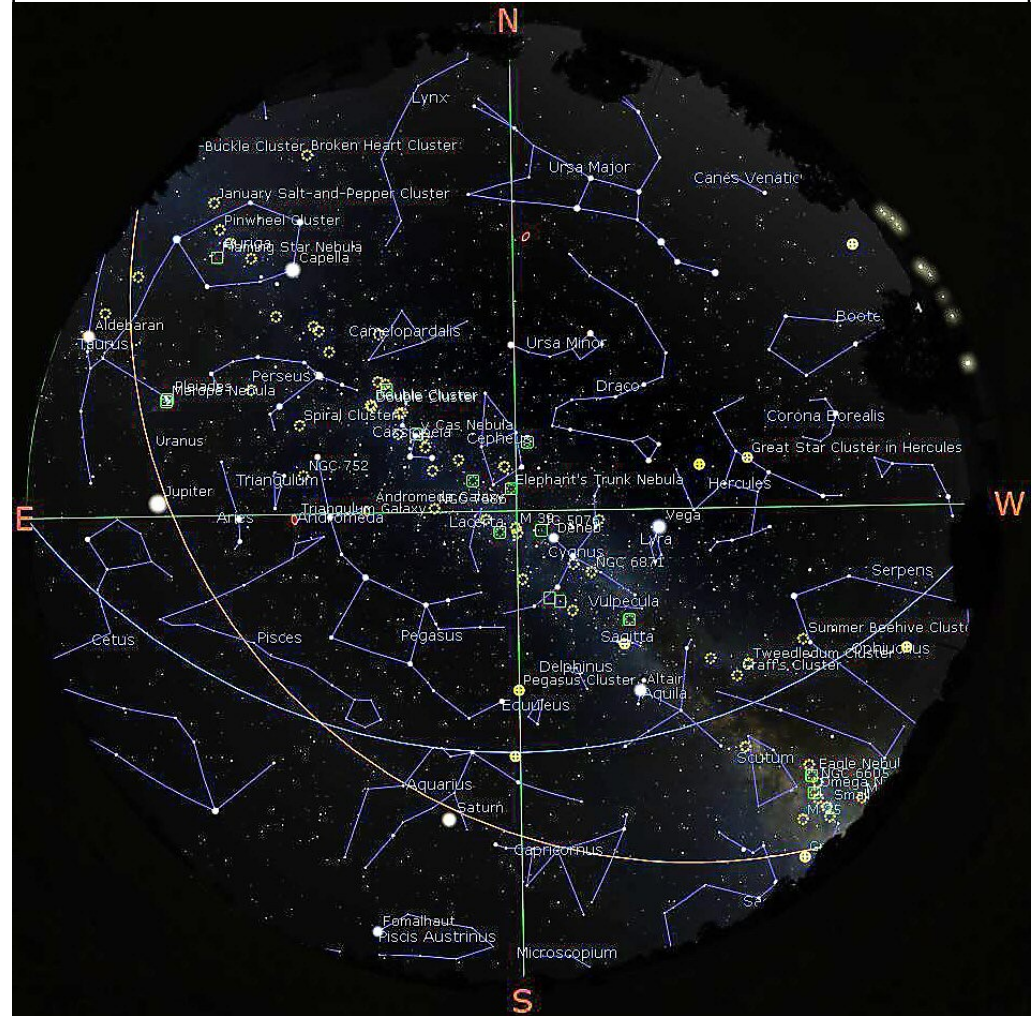

Rugby & District Astronomical Society

Sky Notes

by Chris Longthorn

September 2023, no 165

The night sky at 23:00 U.T.C., September 15th 2023