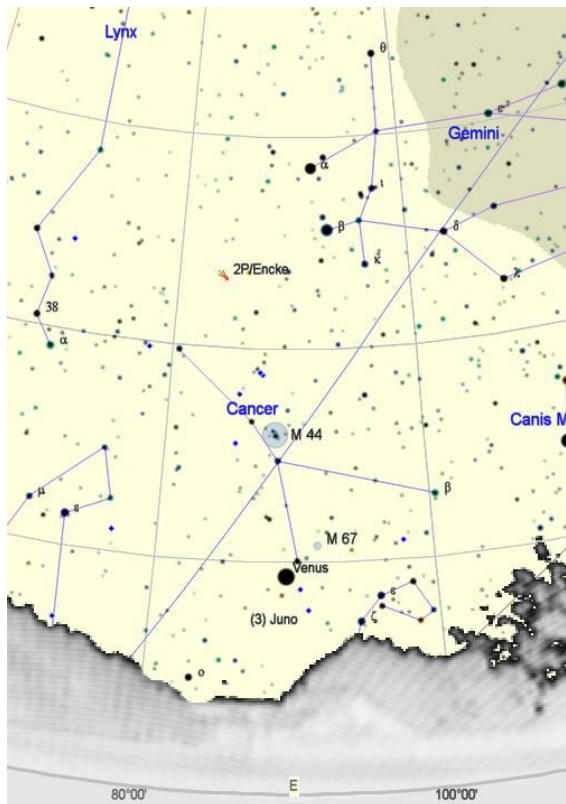

Position	
Right ascension	8h 19.5m
Declination	30° 26'
Constellation	Cancer
Distance from Earth	0.923 AU
Last observed magnitude	12.9
Date of last reported observation	2023-Aug-31
Altitude	26.4°
Azimuth	74° (ENE)
Angular separation from Sun	54.3°