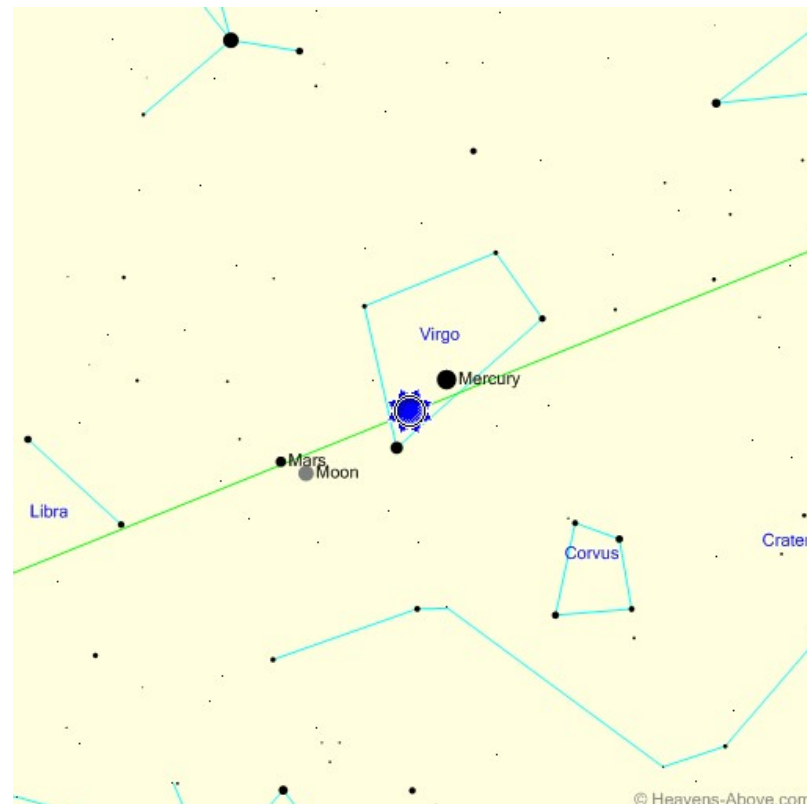

The Sun, mid October

Event	Time	Altitude	Azimuth
Minimum altitude:	00:51	-46.0°	360°
Astronomical twilight begins:	05:36	-18.0°	80°
Nautical twilight begins:	06:16	-12.0°	88°
Civil twilight begins:	06:55	-6.0°	96°
Sunrise:	07:30	-0.8°	103°
Maximum altitude:	12:51	29.1°	180°
Sunset:	18:11	-0.8°	257°
Civil twilight ends:	18:45	-6.0°	264°
Nautical twilight ends:	19:25	-12.0°	271°
Astronomical twilight ends:	20:04	-18.0°	279°

All data courtesy of Heavens-Above (www.heavens-above.com)