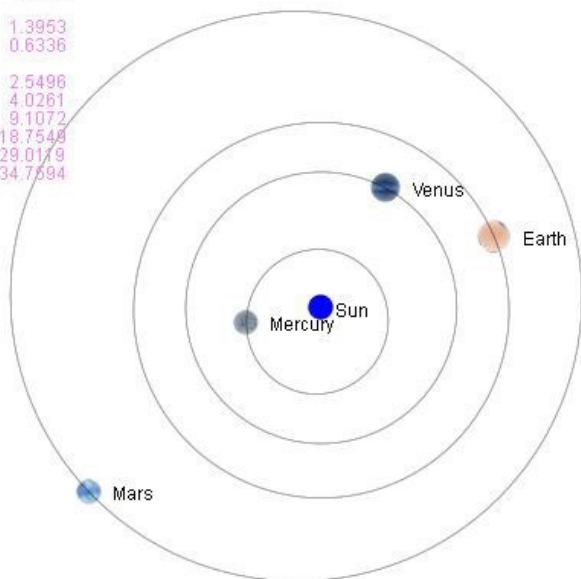

Position	
Right ascension	8h 19.5m
Declination	30° 26'
Constellation	Cancer
Distance from Earth	0.923 AU
Last observed magnitude	12.9
Date of last reported observation	2023-Aug-31
Altitude	26.4°
Azimuth	74° (ENE)
Angular separation from Sun	54.3°

All data courtesy of Heavens-Above (www.heavens-above.com)

The Sun, mid October

Event	Time	Altitude	Azimuth
Minimum altitude:	00:51	-46.0°	360°
Astronomical twilight begins:	05:36	-18.0°	80°
Nautical twilight begins:	06:16	-12.0°	88°
Civil twilight begins:	06:55	-6.0°	96°
Sunrise:	07:30	-0.8°	103°
Maximum altitude:	12:51	29.1°	180°
Sunset:	18:11	-0.8°	257°
Civil twilight ends:	18:45	-6.0°	264°
Nautical twilight ends:	19:25	-12.0°	271°
Astronomical twilight ends:	20:04	-18.0°	279°

All data courtesy of Heavens-Above (www.heavens-above.com)

The Planets, mid October

Inner Solar System

2023-10-15 (BST)

	Sun	Earth
Mercury	0.4039	1.3953
Venus	0.7217	0.6336
Earth	0.9972	0.6336
Mars	1.5784	2.5496
Jupiter	4.9717	4.0261
Saturn	9.7594	9.1072
Uranus	19.6257	18.7549
Neptune	29.9057	29.0119
Pluto	34.8709	34.7594

Outer Solar System

23h00m

	Mercury	Venus	Mars	Jupiter	Saturn	Uranus	Neptune
Right ascension	13h 11m 33.7s	10h 28m 49.8s	14h 0m 25.6s	2h 42m 14.1s	22h 12m 49.0s	3h 18m 5.5s	23h 44m 32.6s
Declination	-6° 15' 43"	8° 26' 4"	-12° 2' 24"	14° 15' 10"	-12° 56' 52"	17° 55' 1"	-3° 3' 45"
Range (AU)	1.395	0.634	2.55	4.026	9.107	18.755	29.012
Elongation from Sun	3.3°	46.2°	10.3°	159.4°	128.5°	150.1°	153.2°
Brightness	-1.3	-4.3	1.6	-2.7	0.6	5.6	7.8
Equatorial Diameter	4.82"	26.34"	3.67"	48.97"	18.25"	3.76"	2.35"
Constellation	Virgo	Leo	Virgo	Aries	Aquarius	Aries	Pisces
Meridian transit	12:38:00	09:57:00	13:29:00	02:14:00	21:41:00	02:50:00	23:13:00
Rises	07:09:00	03:12:00	08:33:00	18:54:00	16:52:00	19:08:00	17:30:00
Sets	18:08:00	16:42:00	18:25:00	09:30:00	02:35:00	10:28:00	05:00:00
Altitude	-39.5°	-27.7°	-39.9°	36.4°	22.5°	34.3°	34.5°
Azimuth	327.0°	17.6°	309.6°	117.1°	200.8°	105.9°	176.1°