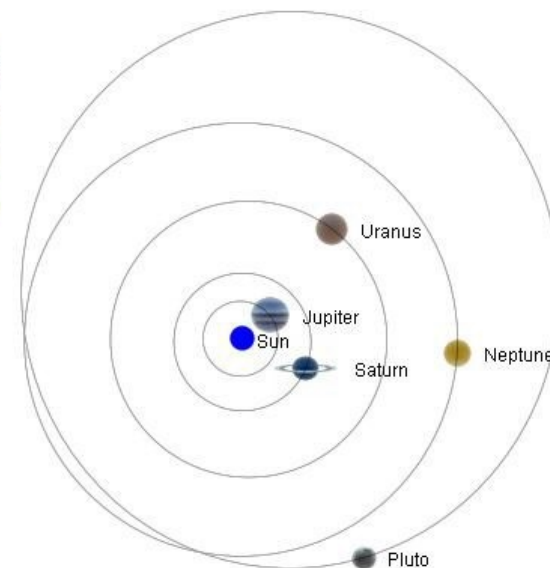

All data courtesy of Heavens-Above (www.heavens-above.com)

The Sun, mid October

Event	Time	Altitude	Azimuth
Minimum altitude:	00:51	-46.0°	360°
Astronomical twilight begins:	05:36	-18.0°	80°
Nautical twilight begins:	06:16	-12.0°	88°
Civil twilight begins:	06:55	-6.0°	96°
Sunrise:	07:30	-0.8°	103°
Maximum altitude:	12:51	29.1°	180°
Sunset:	18:11	-0.8°	257°
Civil twilight ends:	18:45	-6.0°	264°
Nautical twilight ends:	19:25	-12.0°	271°
Astronomical twilight ends:	20:04	-18.0°	279°

All data courtesy of Heavens-Above (www.heavens-above.com)

The Planets, mid October

Inner Solar System

2023-10-15 (BST)

	Sun	Earth
Mercury	0.4039	1.3953
Venus	0.7217	0.6336
Earth	0.9972	0.6336
Mars	1.5784	2.5496
Jupiter	4.9717	4.0261
Saturn	9.7594	9.1072
Uranus	19.6257	18.7549
Neptune	29.9057	29.0119
Pluto	34.8709	34.7594

23h00m

2023-10-15 (BST)

	Sun	Earth
Mercury	0.4039	1.3953
Venus	0.7217	0.6336
Earth	0.9972	0.6336
Mars	1.5784	2.5496
Jupiter	4.9717	4.0261
Saturn	9.7594	9.1072
Uranus	19.6257	18.7549
Neptune	29.9057	29.0119
Pluto	34.8709	34.7594

Outer Solar System

23h00m

	Mercury	Venus	Mars	Jupiter	Saturn	Uranus	Neptune
Right ascension	13h 11m 33.7s	10h 28m 49.8s	14h 0m 25.6s	2h 42m 14.1s	22h 12m 49.0s	3h 18m 5.5s	23h 44m 32.6s
Declination	-6° 15' 43"	8° 26' 4"	-12° 2' 24"	14° 15' 10"	-12° 56' 52"	17° 55' 1"	-3° 3' 45"
Range (AU)	1.395	0.634	2.55	4.026	9.107	18.755	29.012
Elongation from Sun	3.3°	46.2°	10.3°	159.4°	128.5°	150.1°	153.2°
Brightness	-1.3	-4.3	1.6	-2.7	0.6	5.6	7.8
Equatorial Diameter	4.82"	26.34"	3.67"	48.97"	18.25"	3.76"	2.35"
Constellation	Virgo	Leo	Virgo	Aries	Aquarius	Aries	Pisces
Meridian transit	12:38:00	09:57:00	13:29:00	02:14:00	21:41:00	02:50:00	23:13:00
Rises	07:09:00	03:12:00	08:33:00	18:54:00	16:52:00	19:08:00	17:30:00
Sets	18:08:00	16:42:00	18:25:00	09:30:00	02:35:00	10:28:00	05:00:00
Altitude	-39.5°	-27.7°	-39.9°	36.4°	22.5°	34.3°	34.5°
Azimuth	327.0°	17.6°	309.6°	117.1°	200.8°	105.9°	176.1°