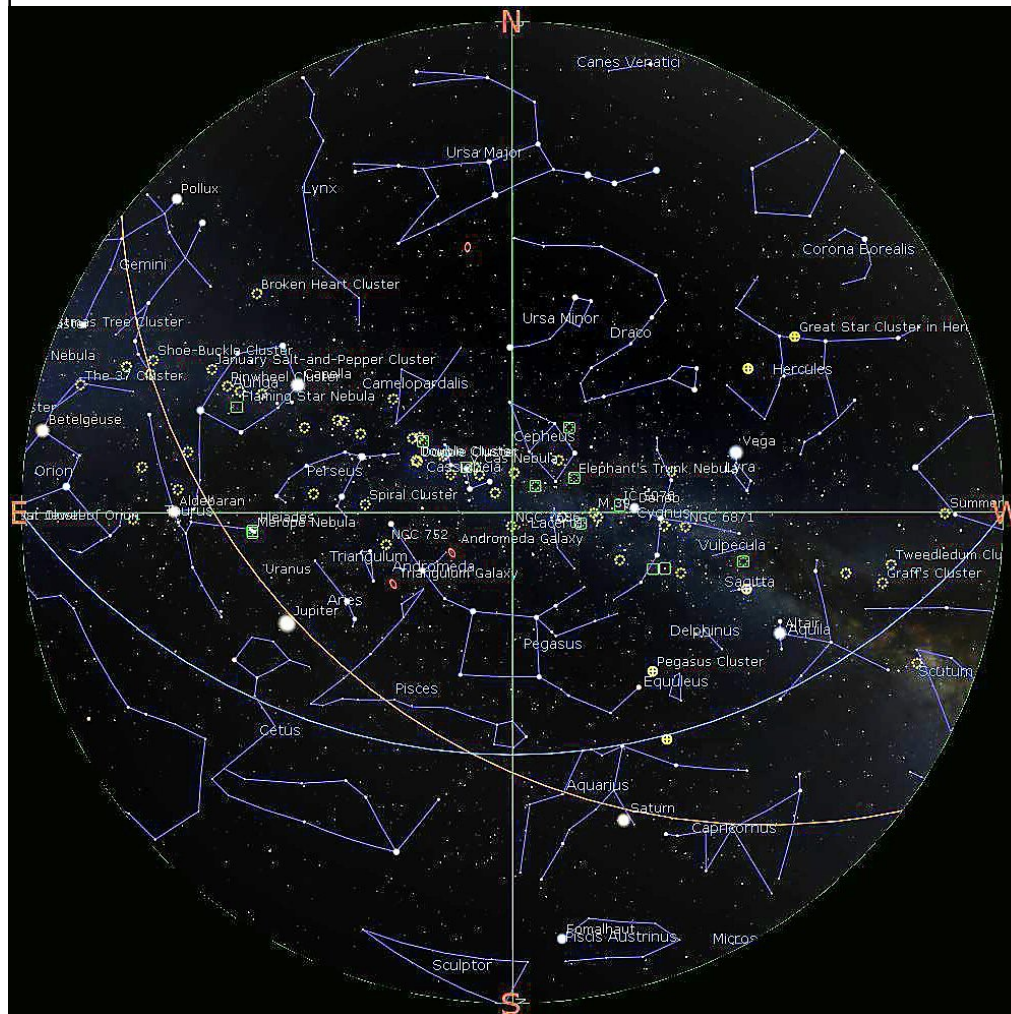

Rugby & District Astronomical Society

Sky Notes

by Chris Longthorn

October 2023, no 166

The night sky at 23:00 U.T.C., October 15th 2023