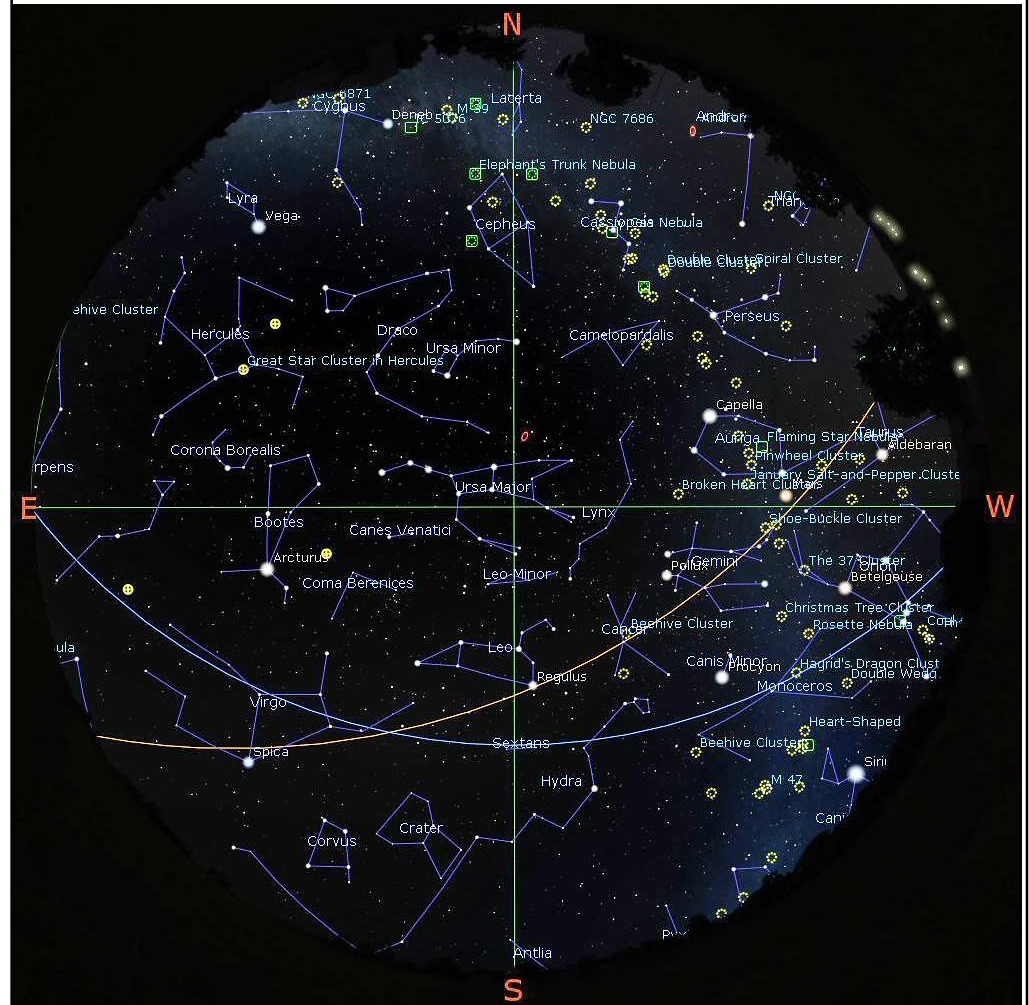

Rugby & District Astronomical Society

Sky Notes

by Chris Longthorn

March 2023, no 159

The night sky at 23:00 U.T.C., March 15th 2023