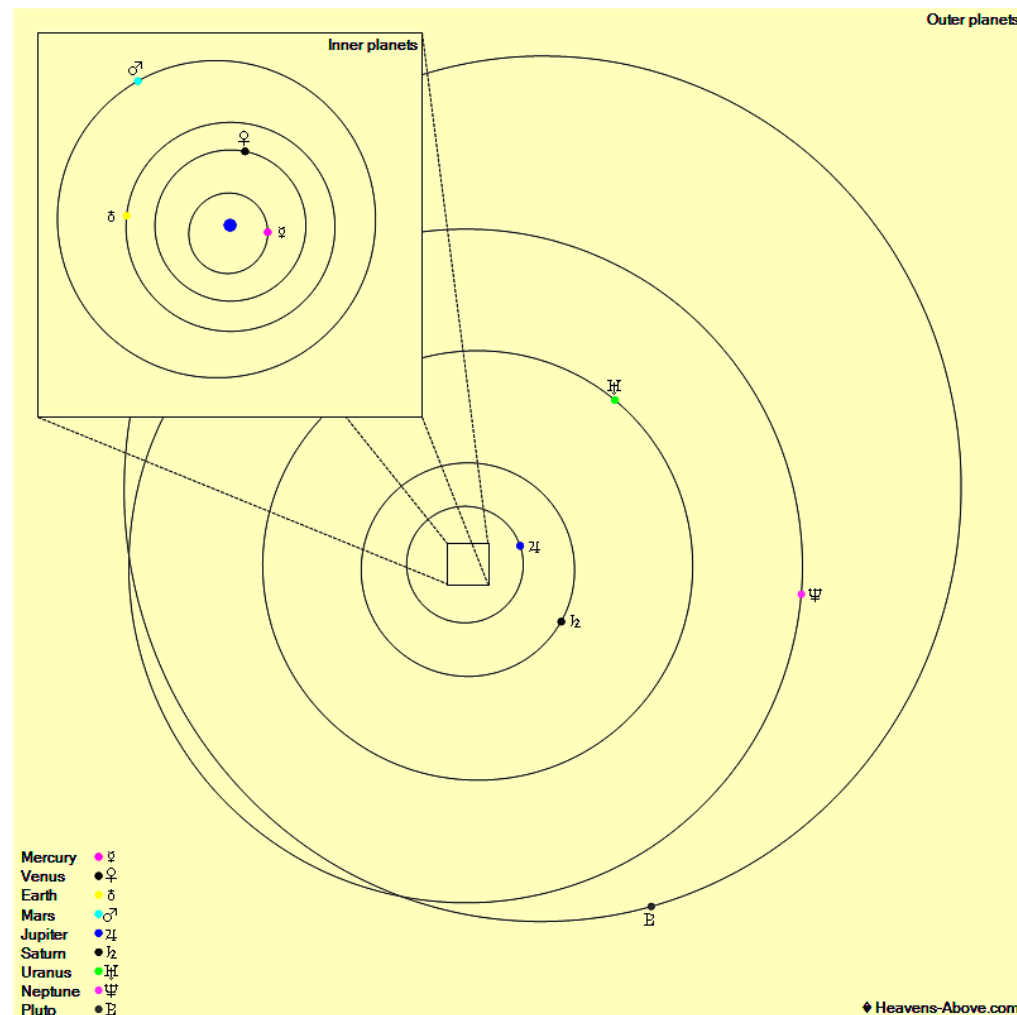

Sky Events for March 2023

- 01 06:12 ISS, -3.6, 62°, SSW
- 02 04:00 Venus 0.5°N of Jupiter
- 03 06:11 ISS, -3, 40°, SSW
- 07 12:40 FULL MOON
- 15 02:08 LAST QUARTER MOON
- 15 23:00 Neptune in Conjunction with Sun
- 17 11:00 Mercury at Superior Conjunction
- 17 19:30 Observing at Barby: 35% Waxing Crescent Moon.
- 18 19:30 Observing at Barby: Deep Sky.
- 18 20:14 ISS, -3.1, 39°, S
- 19 15:20 Saturn 3.6°N of Moon
- 19 19:30 R&DAS Meeting and AGM
- 20 21:25 Vernal Equinox
- 20 20:12 ISS, -3.9, 65°, SSE
- 21 17:23 NEW MOON
- 21 19:22 ISS, -3.5, 52°, SSE
- 22 19:54 Jupiter 0.5°N of Moon: Occn.
- 22 20:09 ISS, -3.9, 79°, S
- 23 19:19 ISS, -3.8, 72°, S
- 24 10:28 Venus 0.1°N of Moon: Occn.
- 24 19:30 Observing at Barby: 35% Waxing Crescent Moon.
- 24 20:06 ISS, -3.9, 78°, S
- 25 19:16 ISS, -3.8, 81°, S
- 25 19:30 Observing at Barby: Deep Sky.
- 25 23:42 Pleiades 1.9°N of Moon
- 26 21:03 ISS, -3.6, 62°, SSW
- 27 20:13 ISS, -3.7, 73°, S
- 28 13:16 Mars 2.3°S of Moon
- 28 20:59 ISS, -3, 41°, SSW
- 29 02:32 FIRST QUARTER MOON
- 29 20:09 ISS, -3.3, 54°, SSW

The Planets, mid March

Mercury is in Aquarius with a magnitude of -1.7, a phase of 100%, and a diameter of 5". It rises at 06:29, transits at 12:10, and sets at 17:53. It is currently too close to the Sun to be observed.

Venus is in Pisces with a magnitude of -4.0, a phase of 82%, and a diameter of 13". It rises at 07:17, transits at 14:19, and sets at 21:22. It is visible in the evening sky.

Mars is in Taurus with a magnitude of +0.7, a phase of 90%, and a diameter of 7". It sets at 02:53, rises again at 09:34, and transits at 18:13. It is visible in the evening sky.

Jupiter is in Pisces with a magnitude of -2.1 and a diameter of 34". It rises at 07:02, transits at 13:31, and sets at 20:00. It is visible low in the west after sunset.

Saturn is in Aquarius with a magnitude of +0.9 and a diameter of 15". It rises at 05:51, transits at 10:48, and sets at 15:45. It is visible low in the east before sunrise.

Uranus is in Aries with a magnitude of +5.8 and a diameter of 3". It rises at 07:56, transits at 15:28, and sets at 23:00. It is visible in the evening sky.

Neptune is in Pisces with a magnitude of +8.0 and a diameter of 2". It rises at 06:30, transits at 12:18, and sets at 18:05. It is currently too close to the Sun to be observed.