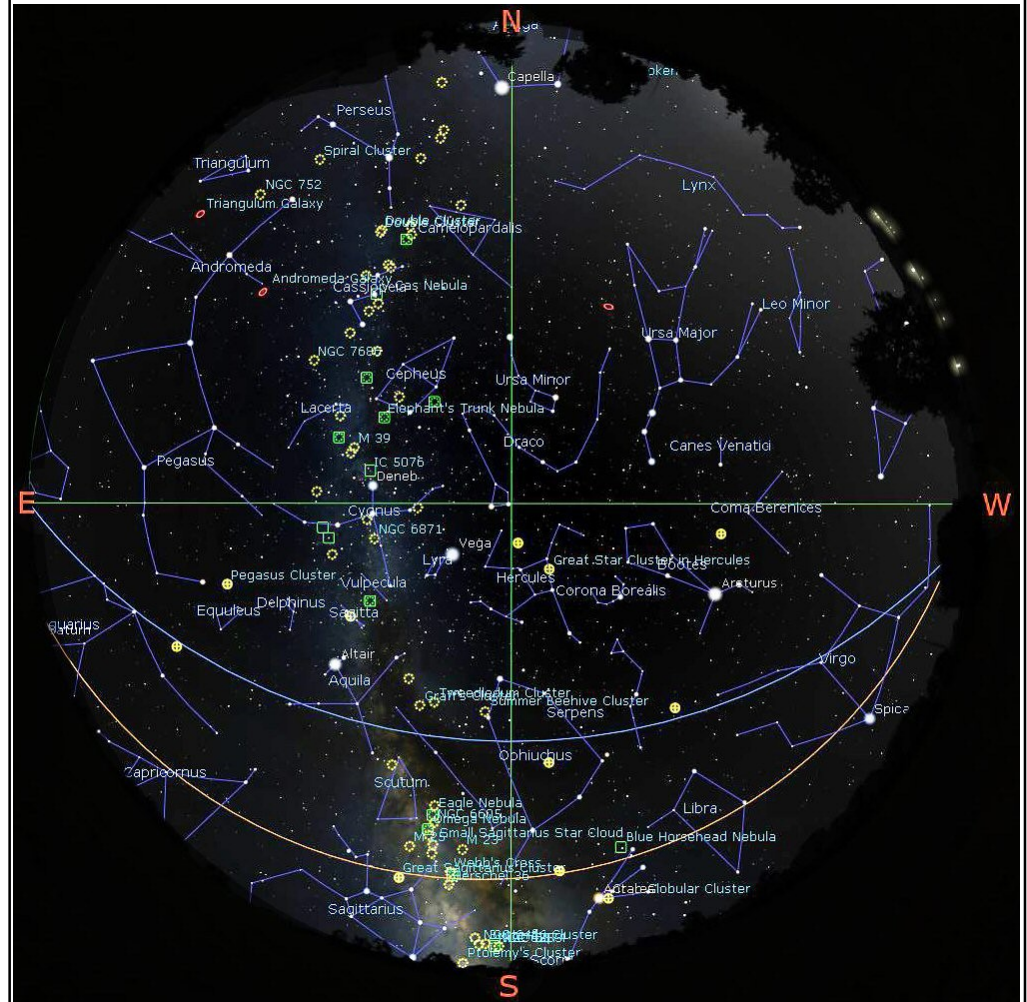

Rugby & District Astronomical Society

Sky Notes

by Chris Longthorn

July 2023, no 163

The night sky at 23:00 U.T.C., July 15th 2023