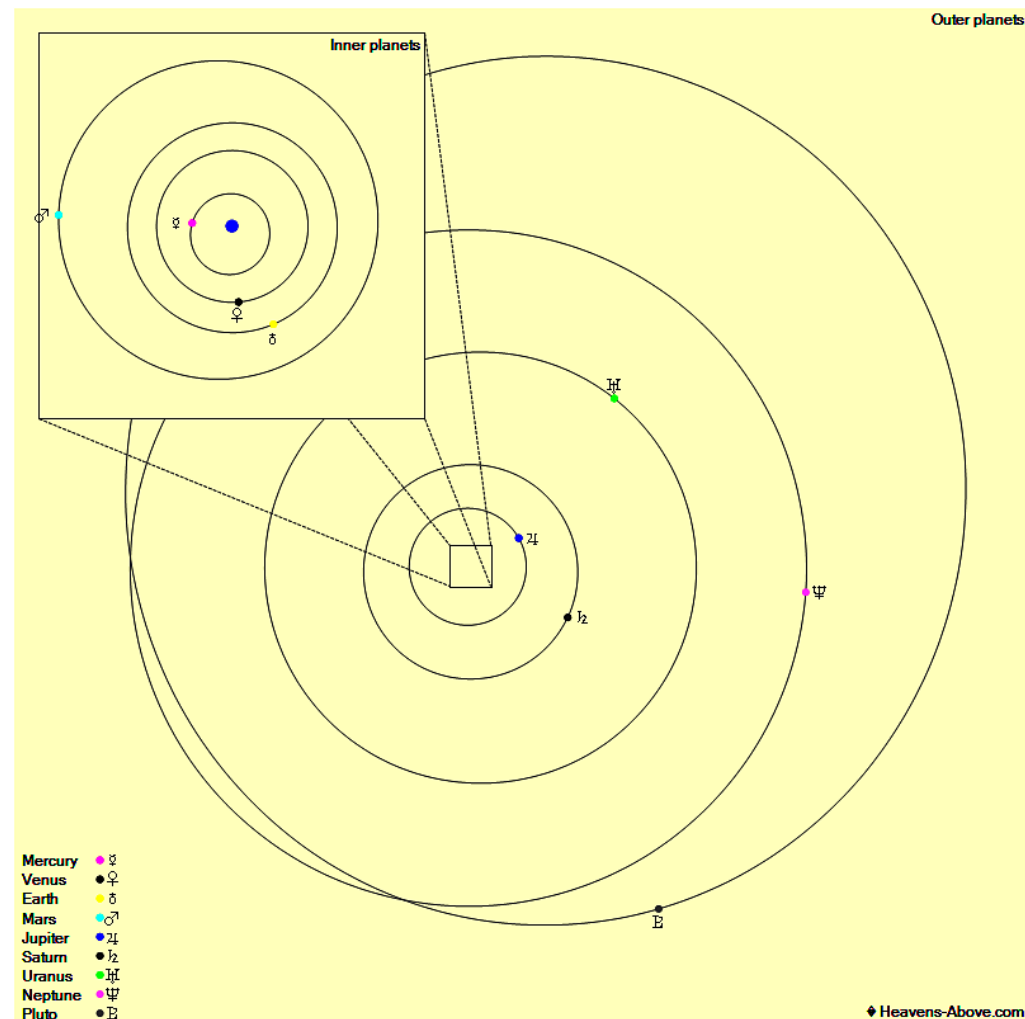

The Planets, mid July

Mercury is in Cancer with a magnitude of -0.7, a phase of 84%, and a diameter of 5". It rises at 05:19, transits at 13:17, and sets at 21:14. It is visible low in the west after sunset.

Venus is in Leo with a magnitude of -4.5, a phase of 19%, and a diameter of 42". It rises at 07:30, transits at 14:29, and sets at 21:27. It is visible in the evening sky.

Mars is in Leo with a magnitude of +1.8, a phase of 96%, and a diameter of 4". It rises at 07:50, transits at 14:54, and sets at 21:58. It is visible in the evening sky.

Jupiter is in Aries with a magnitude of -2.3 and a diameter of 38". It transits at 07:12, sets at 14:31, and rises again at 23:49. It is visible in the morning sky.

Saturn is in Aquarius with a magnitude of +0.7 and a diameter of 18". It transits at 03:10, sets at 08:17, and rises again at 22:00. It is well placed for observation throughout the night.

Uranus is in Aries with a magnitude of +5.8 and a diameter of 3". It rises at 00:10, transits at 07:53, and sets at 15:36. It is visible in the morning sky.

Neptune is in Pisces with a magnitude of +7.8 and a diameter of 2". It transits at 04:27, sets at 10:19, and rises again at 22:31. It is visible in the morning sky.