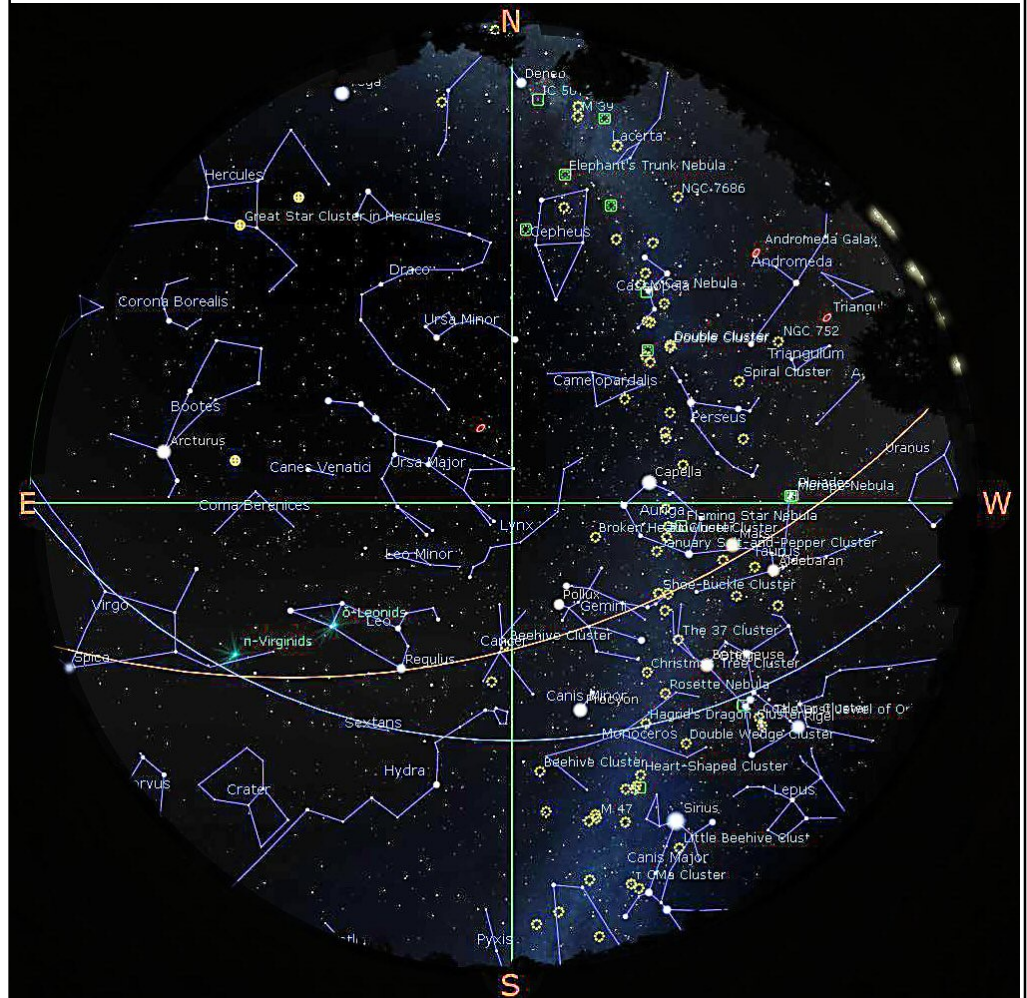

Rugby & District Astronomical Society

Sky Notes

by Chris Longthorn

February 2023, no 158

The night sky at 23:00 U.T.C., February 15th 2023