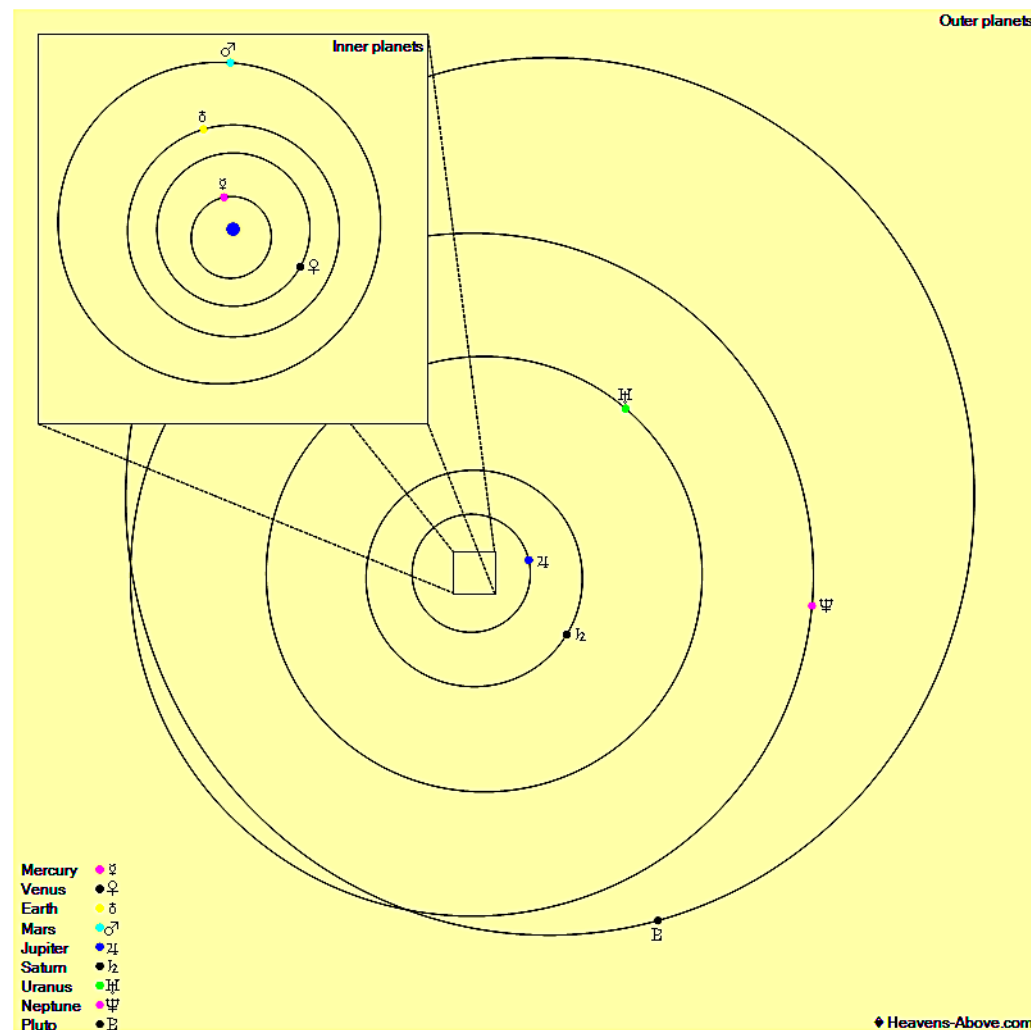

The Planets, mid February

Mercury is in Capricornus with a magnitude of -0.2, a phase of 83%, and a diameter of 5". It rises at 06:46, transits at 10:58, and sets at 15:10. It is visible low in the east before sunrise.

Venus is in Aquarius with a magnitude of -4.0, a phase of 89%, and a diameter of 12". It rises at 08:19, transits at 14:04, and sets at 19:51. It is visible low in the west after sunset.

Mars is in Taurus with a magnitude of +0.1, a phase of 91%, and a diameter of 9". It sets at 03:49, rises again at 10:40, and transits at 19:14. It is visible in the evening sky.

Jupiter is in Cetus with a magnitude of -2.1 and a diameter of 35". It rises at 08:43, transits at 14:58, and sets at 21:14. It is visible in the evening sky.

Saturn is in Aquarius with a magnitude of +0.8 and a diameter of 15". It rises at 07:34, transits at 12:25, and sets at 17:16. It is currently too close to the Sun to be observed.

Uranus is in Aries with a magnitude of +5.8 and a diameter of 4". It sets at 00:49, rises again at 09:44, and transits at 17:15. It is visible in the evening sky.

Neptune is in Aquarius with a magnitude of +8.0 and a diameter of 2". It rises at 08:19, transits at 14:04, and sets at 19:49. It is visible low in the west after sunset.