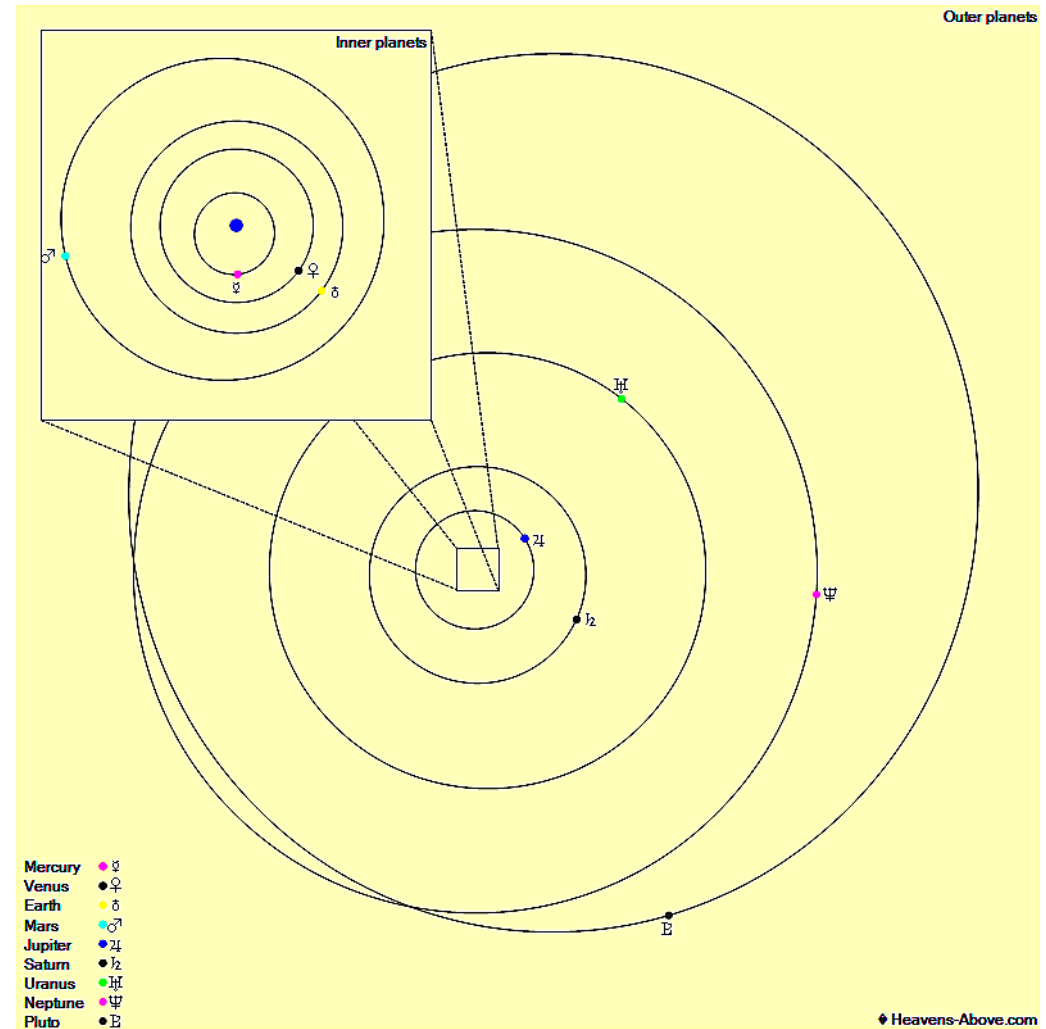

The Planets, mid August

Mercury is in Leo with a magnitude of +0.6, a phase of 39%, and a diameter of 8". It rises at 07:32, transits at 13:46, and sets at 19:58. It is visible low in the west after sunset.

Venus is in Cancer with a magnitude of -4.0, a phase of 1%, and a diameter of 58". It rises at 05:06, transits at 11:47, and sets at 18:29. It is currently too close to the Sun to be observed.

Mars is in Leo with a magnitude of +1.8, a phase of 98%, and a diameter of 4". It rises at 07:40, transits at 14:03, and sets at 20:26. It is visible low in the west after sunset.

Jupiter is in Aries with a magnitude of -2.5 and a diameter of 42". It transits at 05:23, sets at 12:48, and rises again at 21:54. It is visible in the morning sky.

Saturn is in Aquarius with a magnitude of +0.5 and a diameter of 19". It transits at 01:01, sets at 06:04, and rises again at 19:55. It is well placed for observation throughout the night.

Uranus is in Aries with a magnitude of +5.7 and a diameter of 4". It transits at 05:54, sets at 13:38, and rises again at 22:06. It is visible in the morning sky.

Neptune is in Pisces with a magnitude of +7.8 and a diameter of 2". It transits at 02:24, sets at 08:15, and rises again at 20:29. It is well placed for observation throughout the night.