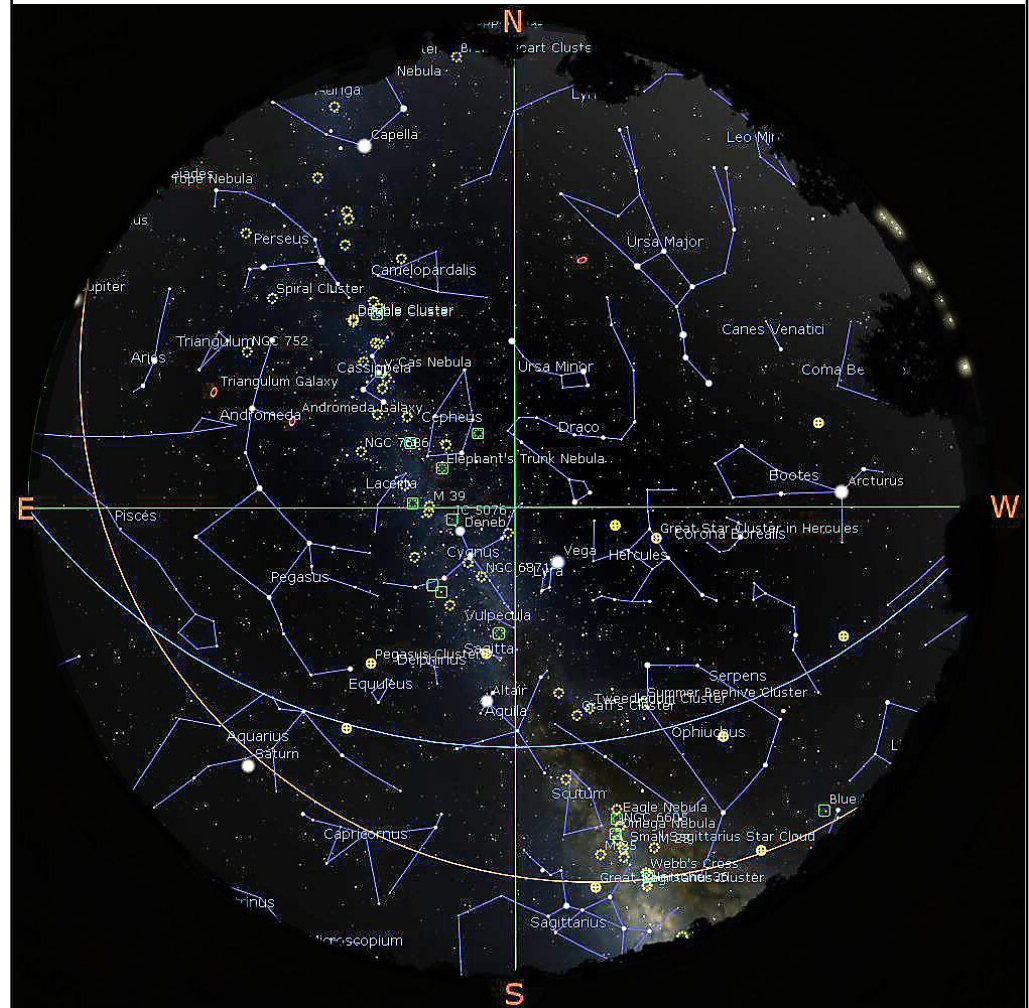

Rugby & District Astronomical Society

Sky Notes

by Chris Longthorn

August 2023, no 164

The night sky at 23:00 U.T.C., August 15th 2023