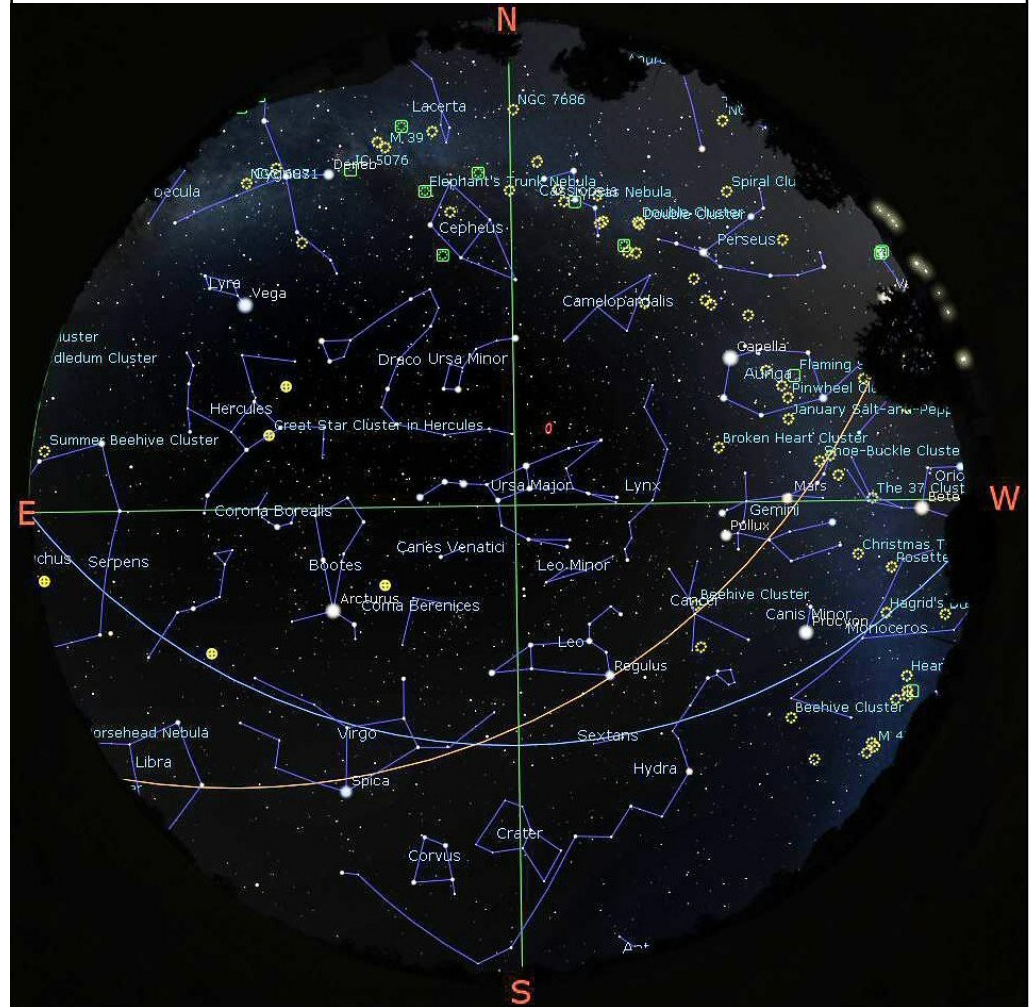

Rugby & District Astronomical Society

Sky Notes

by Chris Longthorn

April 2023, no 160

The night sky at 23:00 U.T.C., April 15th 2023