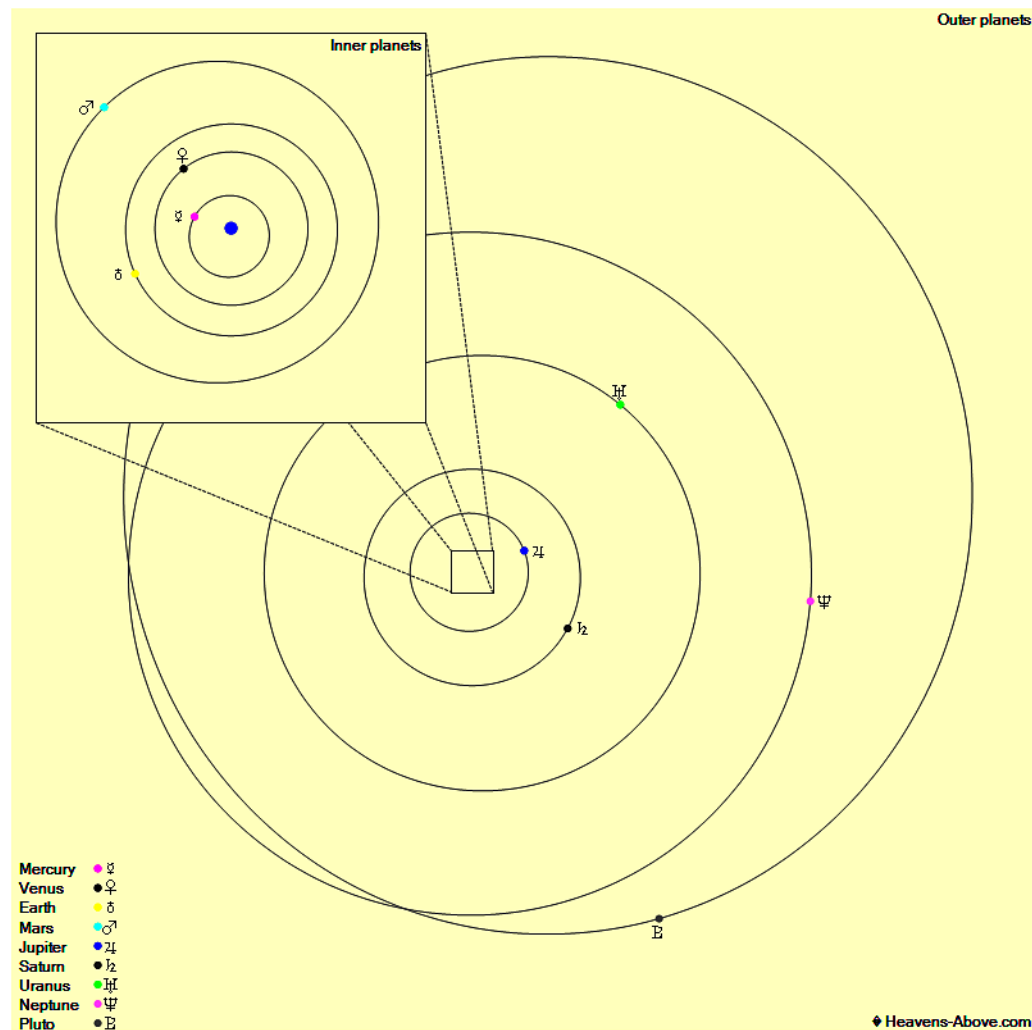

The Planets, mid April

Mercury is in Aries with a magnitude of +0.8, a phase of 26%, and a diameter of 9". It rises at 05:25, transits at 13:13, and sets at 21:03. It is visible low in the west after sunset.

Venus is in Taurus with a magnitude of -4.1, a phase of 72%, and a diameter of 15". It rises at 06:25, transits at 14:43, and sets at 23:01. It is visible in the evening sky.

Mars is in Gemini with a magnitude of +1.2, a phase of 91%, and a diameter of 6". It sets at 01:53, rises again at 08:45, and transits at 17:18. It is visible in the evening sky.

Jupiter is in Pisces with a magnitude of -2.0 and a diameter of 33". It rises at 05:13, transits at 11:57, and sets at 18:41. It is currently too close to the Sun to be observed.

Saturn is in Aquarius with a magnitude of +1.0 and a diameter of 16". It rises at 03:55, transits at 08:58, and sets at 14:01. It is visible in the morning sky.

Uranus is in Aries with a magnitude of +5.8 and a diameter of 3". It rises at 05:57, transits at 13:32, and sets at 21:07. It is visible low in the west after sunset.

Neptune is in Pisces with a magnitude of +8.0 and a diameter of 2". It rises at 04:30, transits at 10:20, and sets at 16:09. It is visible low in the east before sunrise.