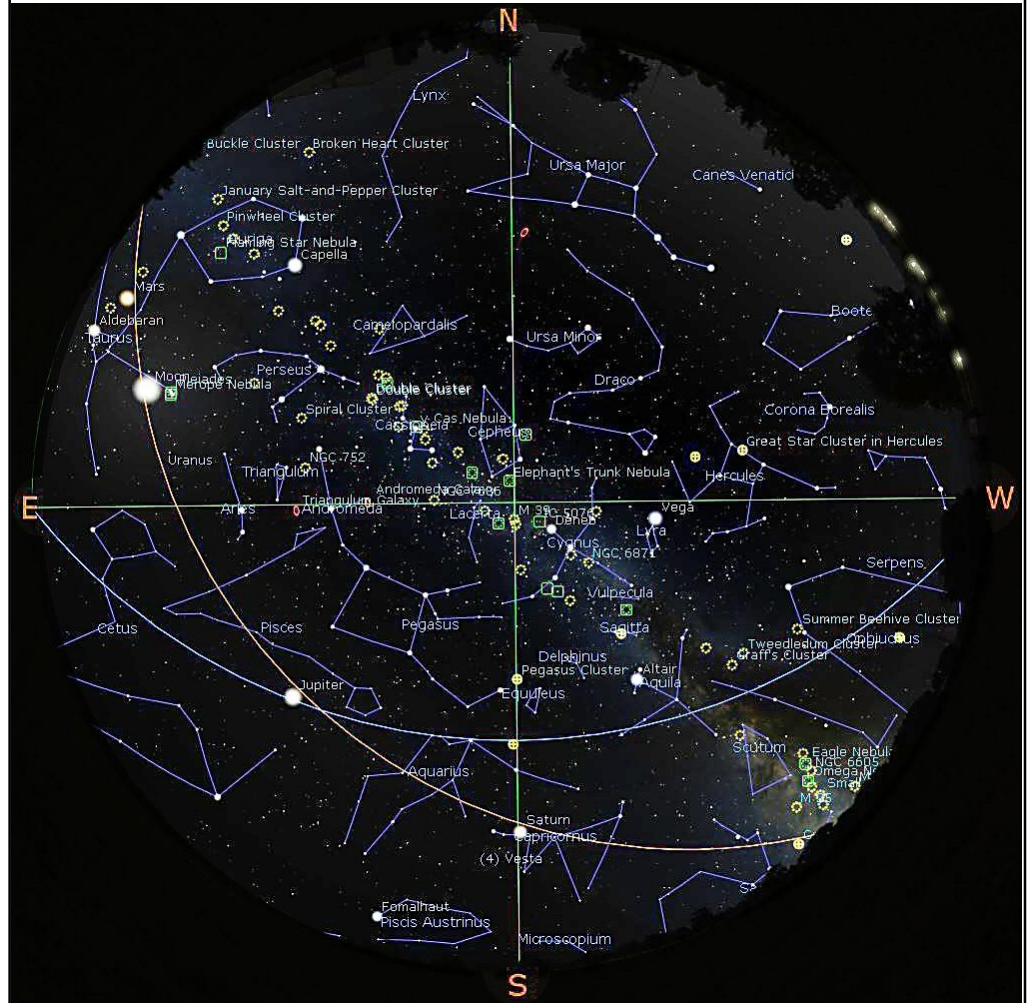

Rugby & District Astronomical Society

Sky Notes

by Chris Longthorn

September 2022, no 153

The night sky at 23:00 U.T.C., September 15th 2022