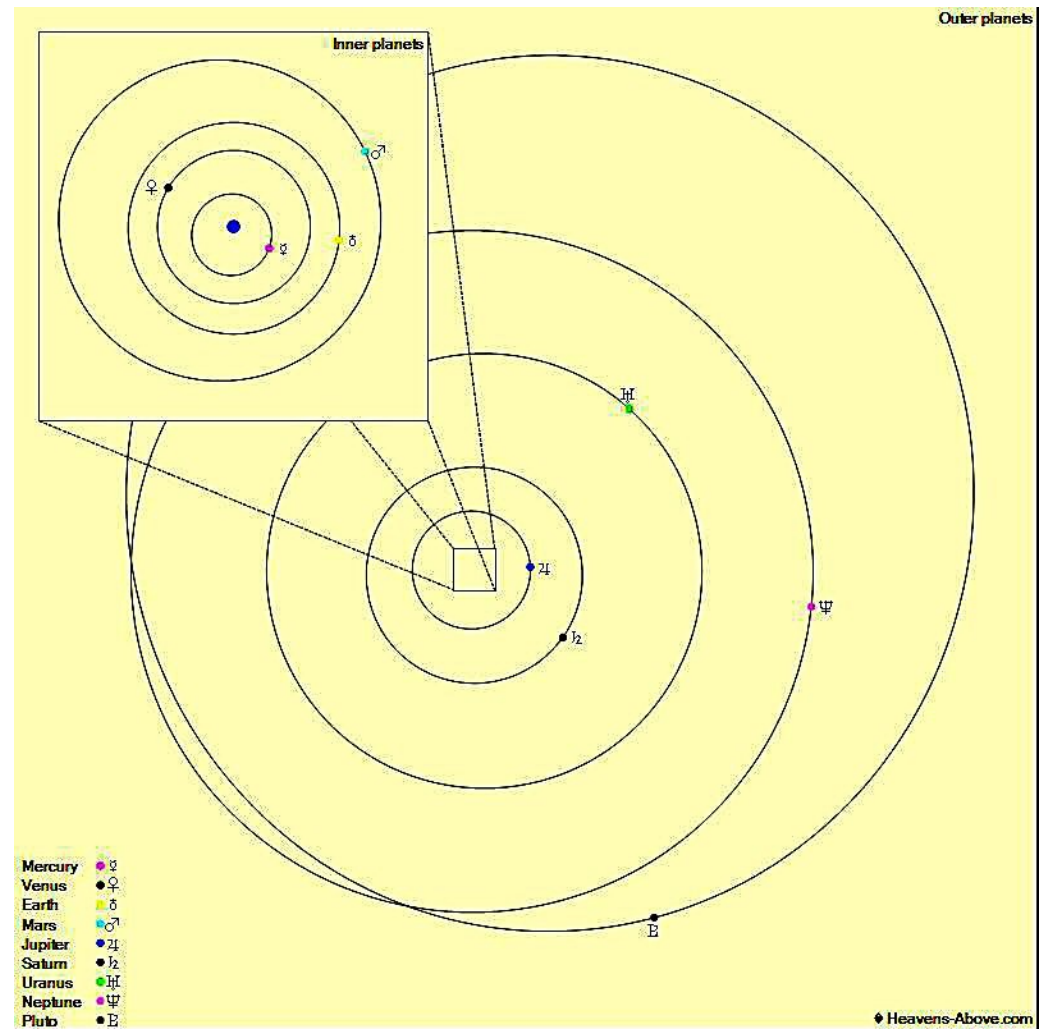

The Planets, mid September

Mercury is in Virgo with a magnitude of +2.2, a phase of 11%, and a diameter of 10". It rises at 07:21, transits at 12:48, and sets at 18:15. It is visible low in the west after sunset.

Venus is in Leo with a magnitude of -3.9, a phase of 99%, and a diameter of 10". It rises at 04:39, transits at 11:26, and sets at 18:12. It is visible low in the east before sunrise.

Mars is in Taurus with a magnitude of -0.3, a phase of 86%, and a diameter of 11". It transits at 05:18, sets at 13:25, and rises again at 21:10. It is visible in the morning sky.

Jupiter is in Pisces with a magnitude of -2.9 and a diameter of 50". It transits at 00:51, sets at 06:57, and rises again at 18:41. It is well placed for observation throughout the night.

Saturn is in Capricornus with a magnitude of +0.4 and a diameter of 18". It sets at 02:35, rises again at 17:21, and transits at 21:56. It is well placed for observation throughout the night.

Uranus is in Aries with a magnitude of +5.7 and a diameter of 4". It transits at 03:34, sets at 11:11, and rises again at 19:54. It is visible in the morning sky.

Neptune is in Aquarius with a magnitude of +7.8 and a diameter of 2". It transits at 00:10, sets at 05:54, and rises again at 18:21. It is well placed for observation throughout the night.