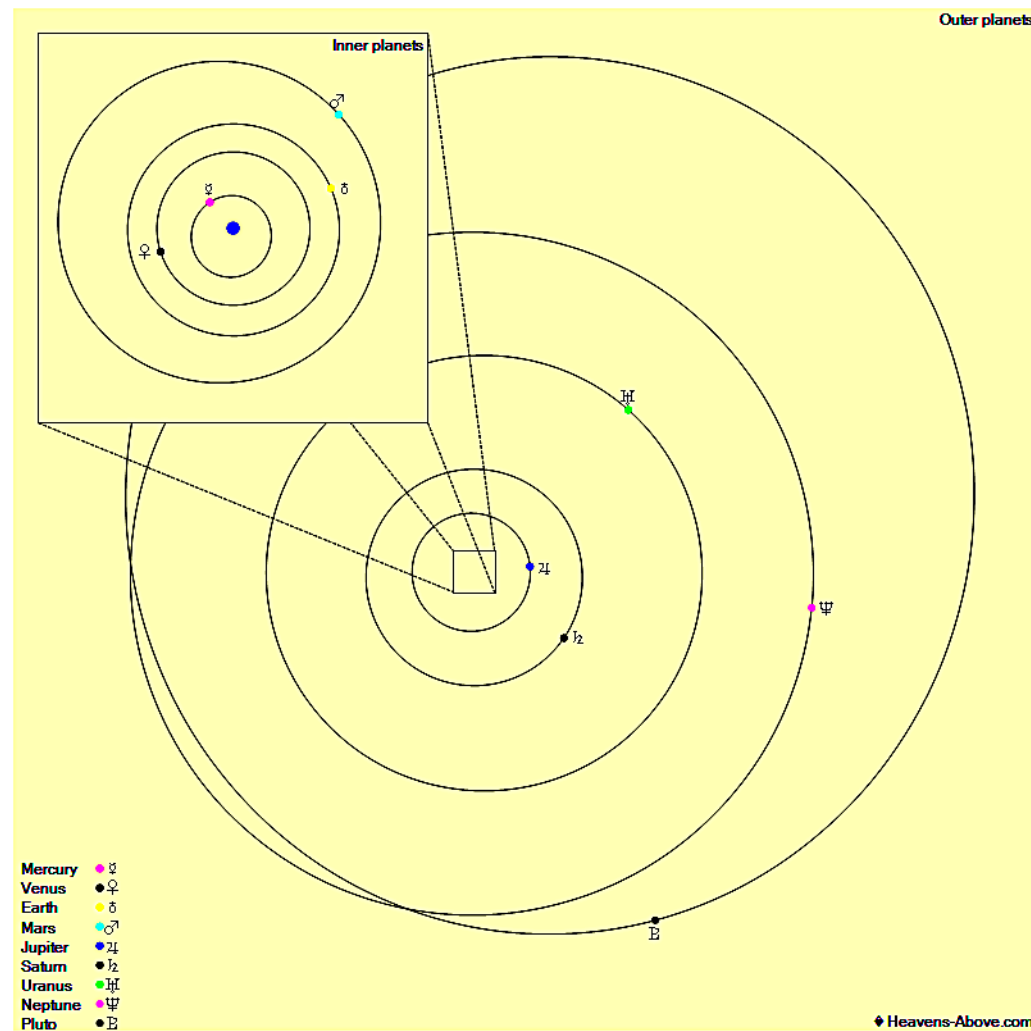

The Planets, mid October

Mercury is in Virgo with a magnitude of -0.9, a phase of 79%, and a diameter of 6". It rises at 04:54, transits at 10:55, and sets at 16:55. It is visible low in the east before sunrise.

Venus is in Virgo with a magnitude of -3.9, a phase of 100%, and a diameter of 10". It rises at 06:16, transits at 11:46, and sets at 17:14. It is currently too close to the Sun to be observed.

Mars is in Taurus with a magnitude of -0.9, a phase of 90%, and a diameter of 13". It transits at 04:04, sets at 12:23, and rises again at 19:43. It is visible in the morning sky.

Jupiter is in Pisces with a magnitude of -2.9 and a diameter of 49". It sets at 04:37, rises again at 16:37, and transits at 22:35. It is well placed for observation throughout the night.

Saturn is in Capricornus with a magnitude of +0.6 and a diameter of 18". It sets at 00:31, rises again at 15:21, and transits at 19:54. It is visible in the evening sky.

Uranus is in Aries with a magnitude of +5.6 and a diameter of 4". It transits at 01:33, sets at 09:08, and rises again at 17:54. It is well placed for observation throughout the night.

Neptune is in Aquarius with a magnitude of +7.8 and a diameter of 2". It sets at 03:52, rises again at 16:22, and transits at 22:05. It is well placed for observation throughout the night.