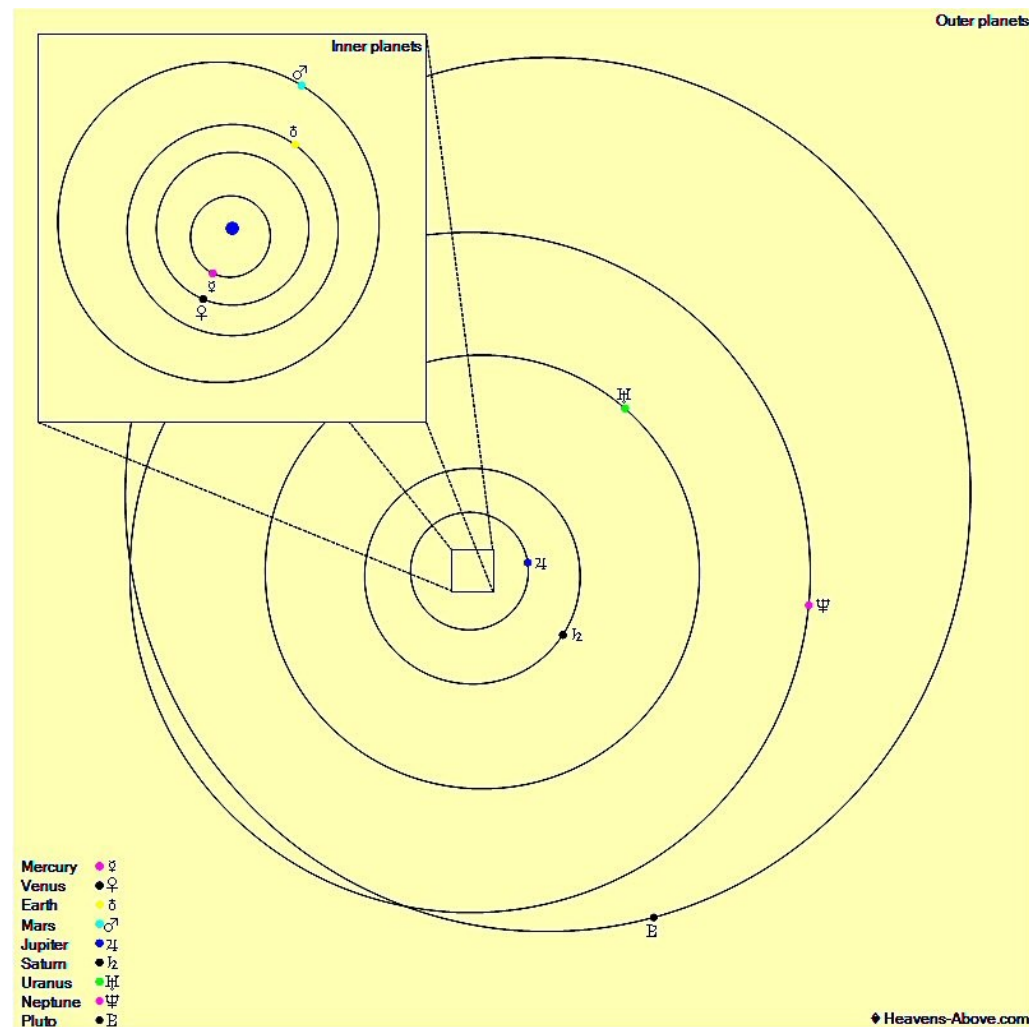

## The Planets, mid November

**Mercury** is in Libra with a magnitude of -0.9, a phase of 99%, and a diameter of 5". It rises at 07:54, transits at 12:05, and sets at 16:16. It is currently too close to the Sun to be observed.

**Venus** is in Libra with a magnitude of -3.9, a phase of 99%, and a diameter of 10". It rises at 08:00, transits at 12:14, and sets at 16:28. It is currently too close to the Sun to be observed.

**Mars** is in Taurus with a magnitude of -1.6, a phase of 97%, and a diameter of 17". It transits at 02:02, sets at 10:30, and rises again at 17:28. It is well placed for observation throughout the night.

**Jupiter** is in Pisces with a magnitude of -2.7 and a diameter of 46". It sets at 02:21, rises again at 14:31, and transits at 20:24. It is visible in the evening sky.

**Saturn** is in Capricornus with a magnitude of +0.7 and a diameter of 17". It rises at 13:19, transits at 17:54, and sets at 22:28. It is visible in the evening sky.

**Uranus** is in Aries with a magnitude of +5.6 and a diameter of 4". It sets at 06:59, rises again at 15:49, and transits at 23:22. It is well placed for observation throughout the night.

**Neptune** is in Aquarius with a magnitude of +7.8 and a diameter of 2". It sets at 01:47, rises again at 14:19, and transits at 20:01. It is visible in the evening sky.