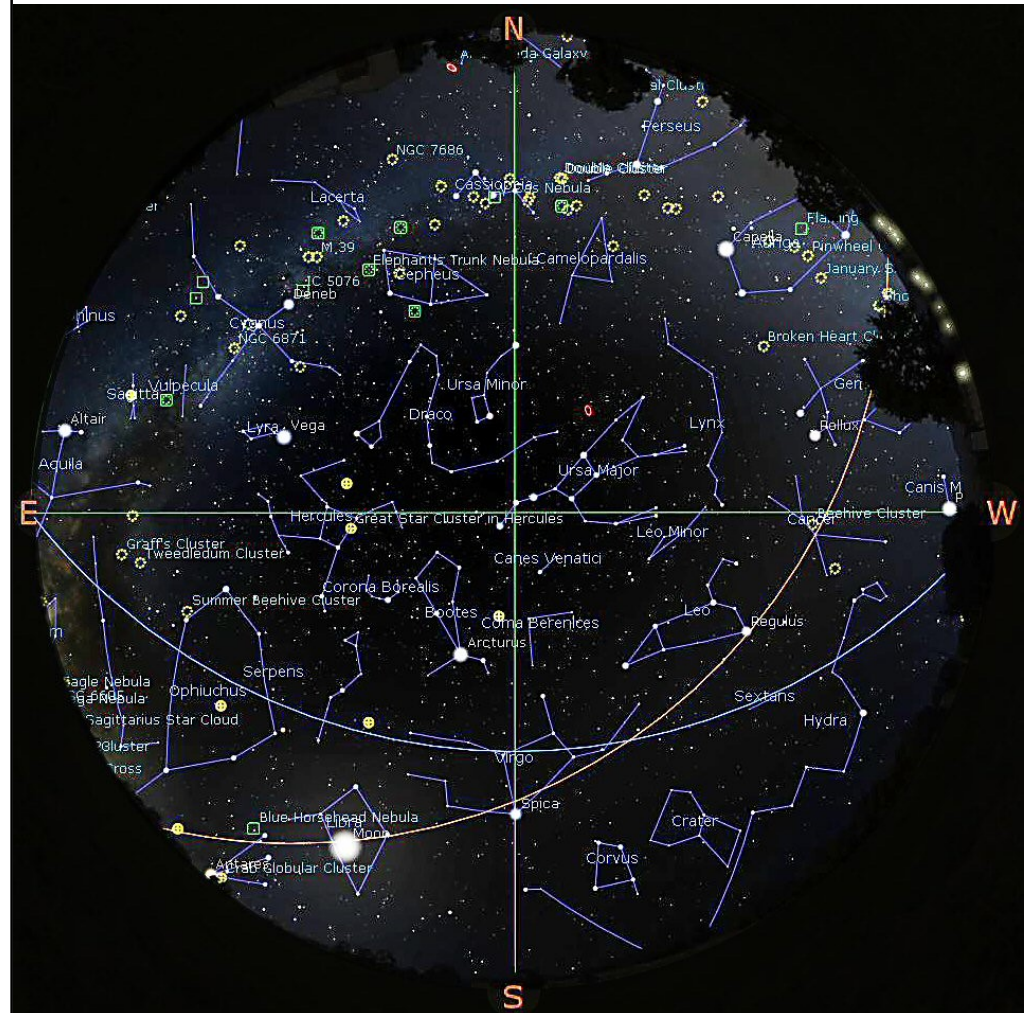

Rugby & District Astronomical Society

Sky Notes

by Chris Longthorn

May 2022, no 149

The night sky at 23:00 U.T.C., May 15th 2022