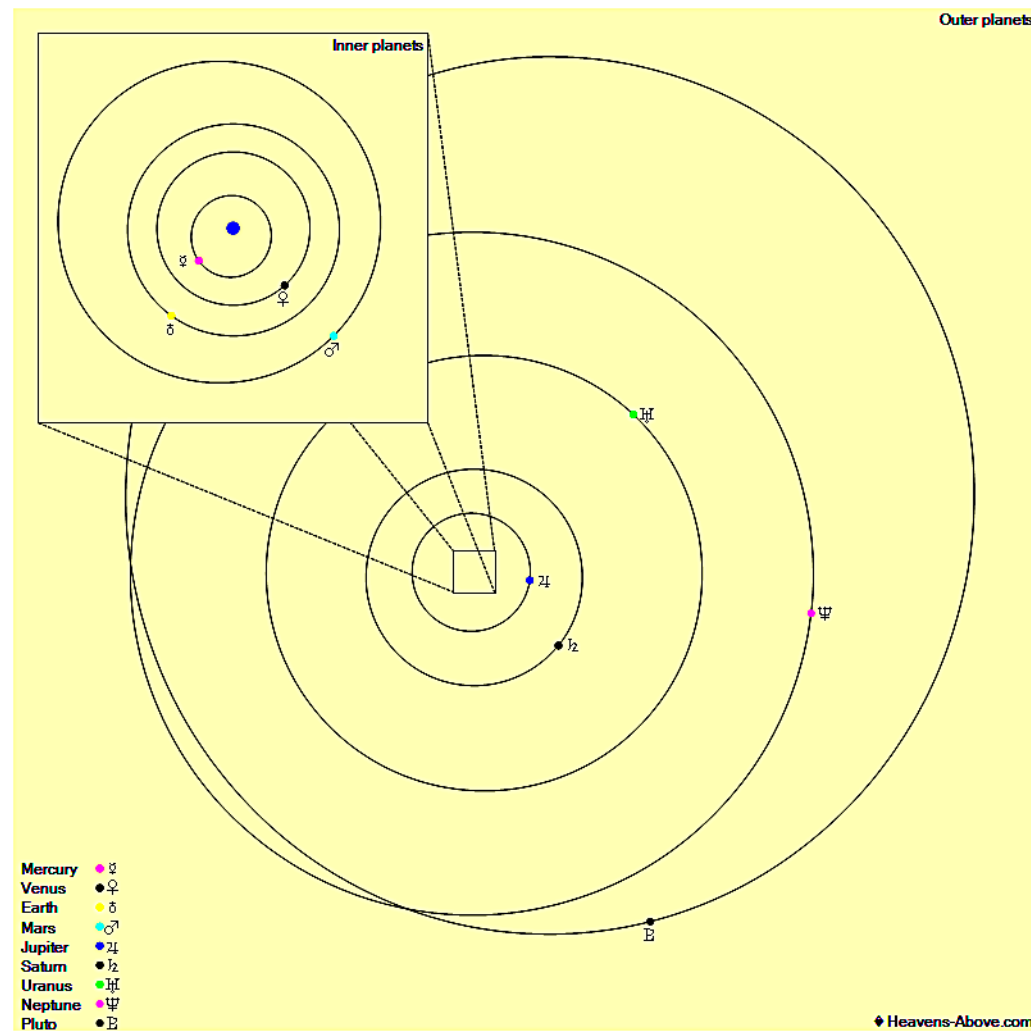

2022 May

Sunday	Monday	Tuesday	Wednesday	Thursday	Friday	Saturday
1	2 Moon-Mercury 15:17	3	4	5 Eta Aquarids 08:40 Uranus Sun 09:57	6	7
8 Moon-Beehive 01:23	9 First Quarter 01:21	10	11	12	13	14 ISS, -3.3, 22:57, 37°, SSE
15 Meeting, Church Lawford 19:30 ISS, -3.9, 23:44, 71°, S	16 Total Lun Ec 05:11 Full Moon 05:14 ISS, -3.8, 22:55, 59°, SSE	17 ISS, -3.9, 23:43, 81°, S	18 ISS, -3.9, 22:54, 77°, S	19 ISS, -3.8, 22:05, 68°, S ISS, -3.9, 23:41, 74°, S	20 ISS, -3.9, 22:52, 80°, S	21 Mercury Infer 20:14 ISS, -3.8, 22:03, 80°, S ISS, -3.7, 23:40, 54°, SSW
22 Moon-Saturn 05:43 Last Quarter 19:43 ISS, -3.8, 22:51, 66°, SSW	23 ISS, -3.8, 22:01, 76°, S ISS, -3, 23:38, 33°, SSW	24 Moon-Mars 20:24 ISS, -3.3, 22:49, 44°, SSW	25 Moon-Jupiter 00:59 ISS, -3.6, 22:00, 57°, SSW	26	27 Moon-Venus 03:52	28
29 Mars-Jup 09:57	30 New Moon 12:30	31	1	2	3	4 Moon-Beehive 08:17

The Planets, mid May

Mercury is in Taurus with a magnitude of +3.9, a phase of 3%, and a diameter of 12". It rises at 04:33, transits at 12:39, and sets at 20:44. It is currently too close to the Sun to be observed.

Venus is in Pisces with a magnitude of -4.0, a phase of 73%, and a diameter of 15". It rises at 03:05, transits at 09:29, and sets at 15:55. It is visible in the morning sky.

Mars is in Aquarius with a magnitude of +0.8, a phase of 88%, and a diameter of 6". It rises at 02:29, transits at 08:09, and sets at 13:50. It is visible in the morning sky.

Jupiter is in Pisces with a magnitude of -2.2 and a diameter of 36". It rises at 02:38, transits at 08:38, and sets at 14:37. It is visible in the morning sky.

Saturn is in Capricornus with a magnitude of +0.8 and a diameter of 17". It rises at 01:37, transits at 06:23, and sets at 11:10. It is visible in the morning sky.

Uranus is in Aries with a magnitude of +5.9 and a diameter of 3". It rises at 03:54, transits at 11:25, and sets at 18:55. It is visible low in the east before sunrise.

Neptune is in Pisces with a magnitude of +7.9 and a diameter of 2". It rises at 02:29, transits at 08:16, and sets at 14:03. It is visible in the morning sky.

Pluto is in Sagittarius with a magnitude of +14.4. It rises at 00:43, transits at 04:38, and sets at 08:33. It is visible in the morning sky.