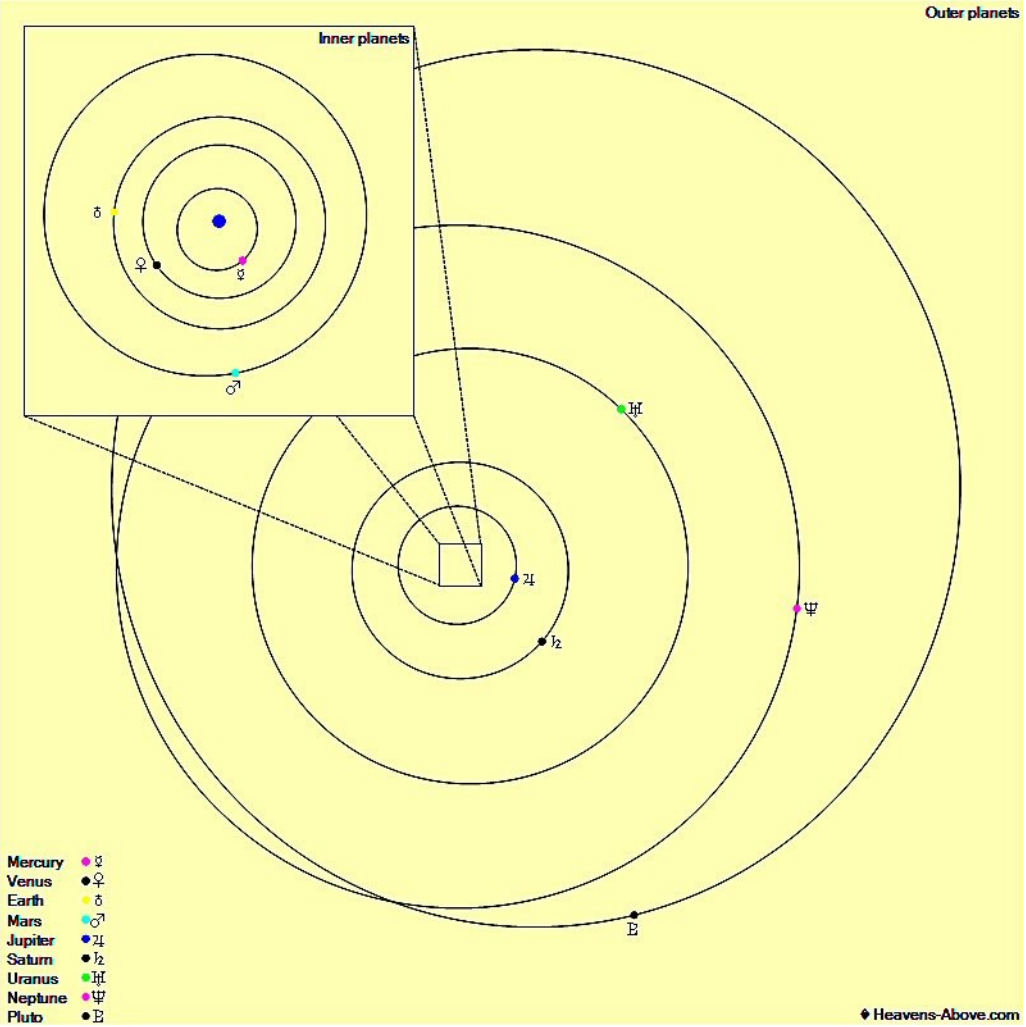

The Planets, mid March

Mercury is in Aquarius with a magnitude of -0.5, a phase of 89%, and a diameter of 5". It rises at 06:09, transits at 11:18, and sets at 16:28. It is visible low in the east before sunrise.

Venus is in Capricornus with a magnitude of -4.4, a phase of 47%, and a diameter of 26". It rises at 04:35, transits at 09:13, and sets at 13:52. It is visible in the morning sky.

Mars is in Capricornus with a magnitude of +1.2, a phase of 93%, and a diameter of 5". It rises at 04:57, transits at 09:11, and sets at 13:26. It is visible in the morning sky.

Jupiter is in Aquarius with a magnitude of -2.0 and a diameter of 33". It rises at 06:16, transits at 11:48, and sets at 17:20. It is currently too close to the Sun to be observed.

Saturn is in Capricornus with a magnitude of +0.8 and a diameter of 15". It rises at 05:27, transits at 10:06, and sets at 14:44. It is visible in the morning sky.

Uranus is in Aries with a magnitude of +5.8 and a diameter of 3". It rises at 07:47, transits at 15:11, and sets at 22:36. It is visible in the evening sky.

Neptune is in Aquarius with a magnitude of +8.0 and a diameter of 2". It rises at 06:26, transits at 12:09, and sets at 17:52. It is currently too close to the Sun to be observed.