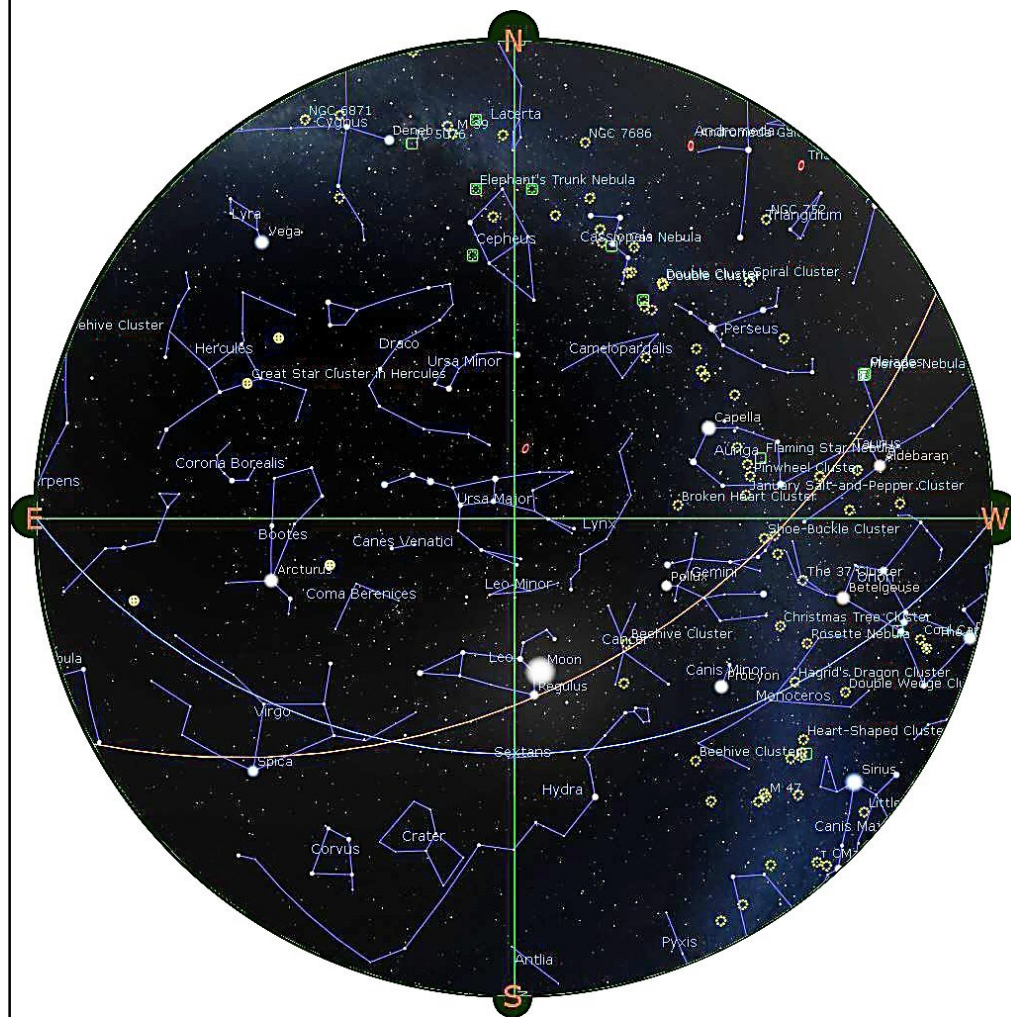

Rugby & District Astronomical Society

Sky Notes

by Chris Longthorn

Mar 2022, no 147

The night sky at 23:00 U.T.C., Mar 15th 2022