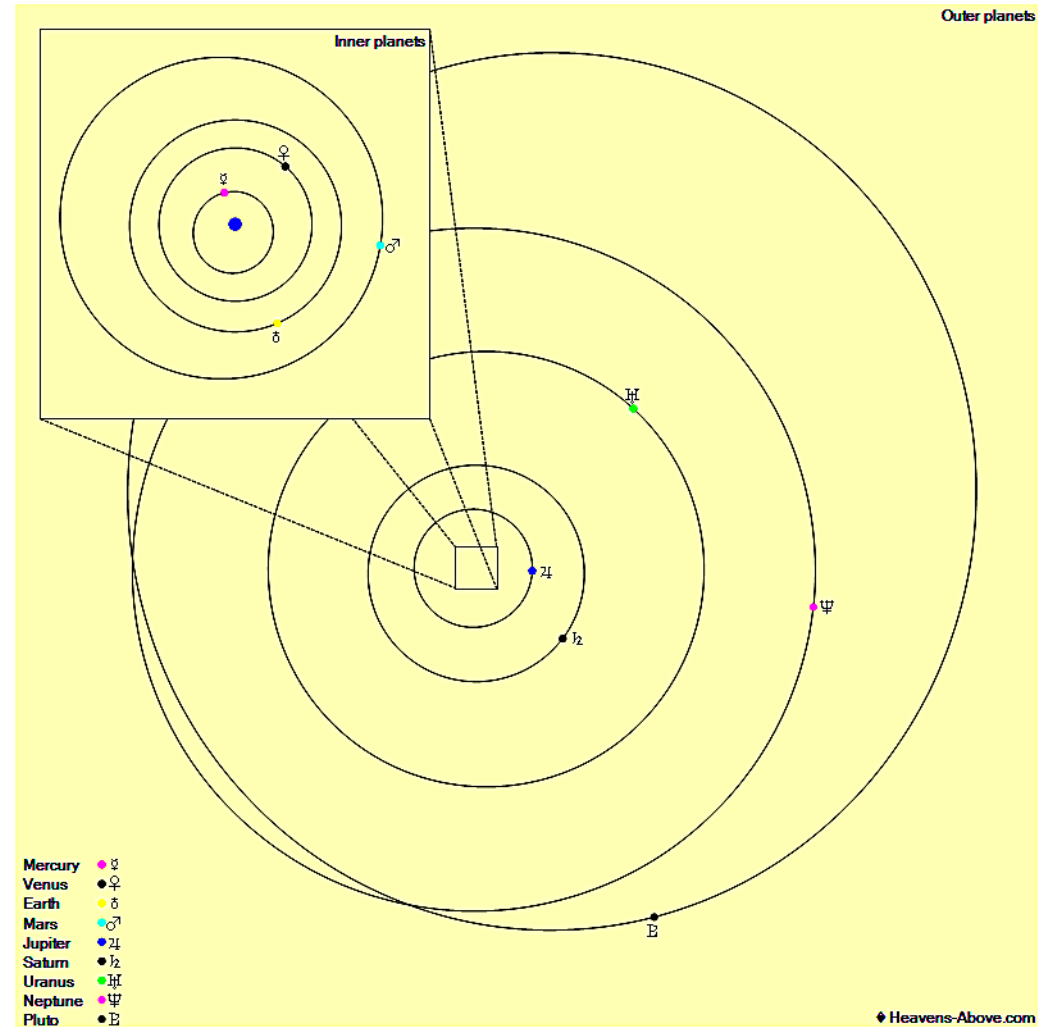

2022 July

Sunday	Monday	Tuesday	Wednesday	Thursday	Friday	Saturday
26 Moon-Venus	27	28	29 New Moon	30	1 Moon-Beehive	2
3	4 Earth Aphelion	5	6	7 First Quarter	8	9
10	11 ISS, -3.5, 00:34, 43°, SSE ISS, -3.1, 23:45, 32°, SSE	12	13 Full Moon ISS, -3.9, 00:33, 66°, SSE ISS, -3.9, 02:10, 76°, S ISS, -3.7, 23:44, 53°, SSE	14 ISS, -3.4, 22:55, 41°, SSE	15 Moon-Saturn ISS, -3.9, 00:32, 80°, S ISS, -3, 22:07, 30°, SSE ISS, -3.9, 23:43, 74°, S	16 Mercury Superior Conjunction ISS, -3.8, 22:54, 63°, SSE
17 Meeting, Church Lawford 19:30 ISS, -3.6, 22:05, 51°, SSE ISS, -3.9, 23:42, 81°, S	18 ISS, -3.9, 22:53, 79°, S	19 Moon-Jupiter ISS, -3.8, 00:30, 59°, SSW ISS, -3.8, 22:04, 72°, S ISS, -3.9, 23:41, 71°, S	20 Last Quarter	21 Moon-Mars ISS, -3.2, 00:28, 37°, SSW ISS, -3.8, 22:03, 81°, S ISS, -3.5, 23:39, 49°, SSW	22 ISS, -3.7, 22:50, 62°, SSW	23 Moon-Pleiades ISS, -3.8, 22:01, 73°, S
24 ISS, -3.1, 22:49, 40°, SSW	25 ISS, -3.5, 22:00, 52°, SSW	26 Moon-Venus	27	28 Delta Aquarids New Moon	29	30
31	1	2	3	4	5 First Quarter 12:06	6

The Planets, mid July

Mercury is in Gemini with a magnitude of -2.1, a phase of 100%, and a diameter of 5". It rises at 03:44, transits at 12:05, and sets at 20:26. It is currently too close to the Sun to be observed.

Venus is in Taurus with a magnitude of -3.9, a phase of 89%, and a diameter of 11". It rises at 02:03, transits at 10:18, and sets at 18:34. It is visible low in the east before sunrise.

Mars is in Aries with a magnitude of +0.3, a phase of 85%, and a diameter of 8". It transits at 06:53, sets at 14:02, and rises again at 23:43. It is visible in the morning sky.

Jupiter is in Cetus with a magnitude of -2.5 and a diameter of 43". It transits at 05:06, sets at 11:20, and rises again at 22:49. It is visible in the morning sky.

Saturn is in Capricornus with a magnitude of +0.5 and a diameter of 18". It transits at 02:20, sets at 07:04, and rises again at 21:33. It is well placed for observation throughout the night.

Uranus is in Aries with a magnitude of +5.8 and a diameter of 3". It transits at 07:36, sets at 15:12, and rises again at 23:56. It is visible in the morning sky.

Neptune is in Pisces with a magnitude of +7.8 and a diameter of 2". It transits at 04:18, sets at 10:05, and rises again at 22:27. It is visible in the morning sky.