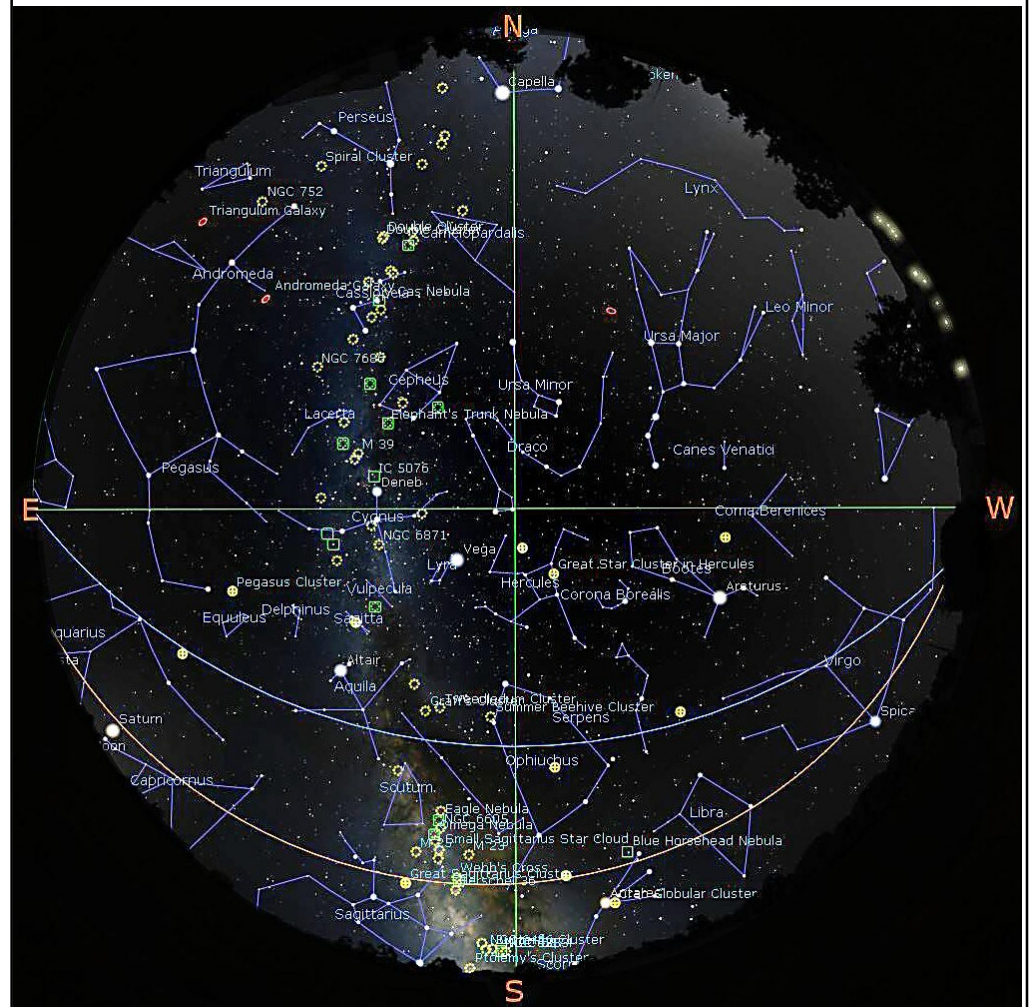

## Sky Notes

by Chris Longthorn

July 2022, no 151

The night sky at 23:00 U.T.C., July 15th 2022

Venus is in Taurus with a magnitude of -3.9, a phase of 89%, and a diameter of 11". It rises at 02:03, transits at 10:18, and sets at 18:34. It is visible low in the east before sunrise.

Mars is in Aries with a magnitude of +0.3, a phase of 85%, and a diameter of 8". It transits at 06:53, sets at 14:02, and rises again at 23:43. It is visible in the morning sky.

Jupiter is in Cetus with a magnitude of -2.5 and a diameter of 43". It transits at 05:06, sets at 11:20, and rises again at 22:49. It is visible in the morning sky.

Saturn is in Capricornus with a magnitude of +0.5 and a diameter of 18". It transits at 02:20, sets at 07:04, and rises again at 21:33. It is well placed for observation throughout the night.

Uranus is in Aries with a magnitude of +5.8 and a diameter of 3". It transits at 07:36, sets at 15:12, and rises again at 23:56. It is visible in the morning sky.

Neptune is in Pisces with a magnitude of +7.8 and a diameter of 2". It transits at 04:18, sets at 10:05, and rises again at 22:27. It is visible in the morning sky.