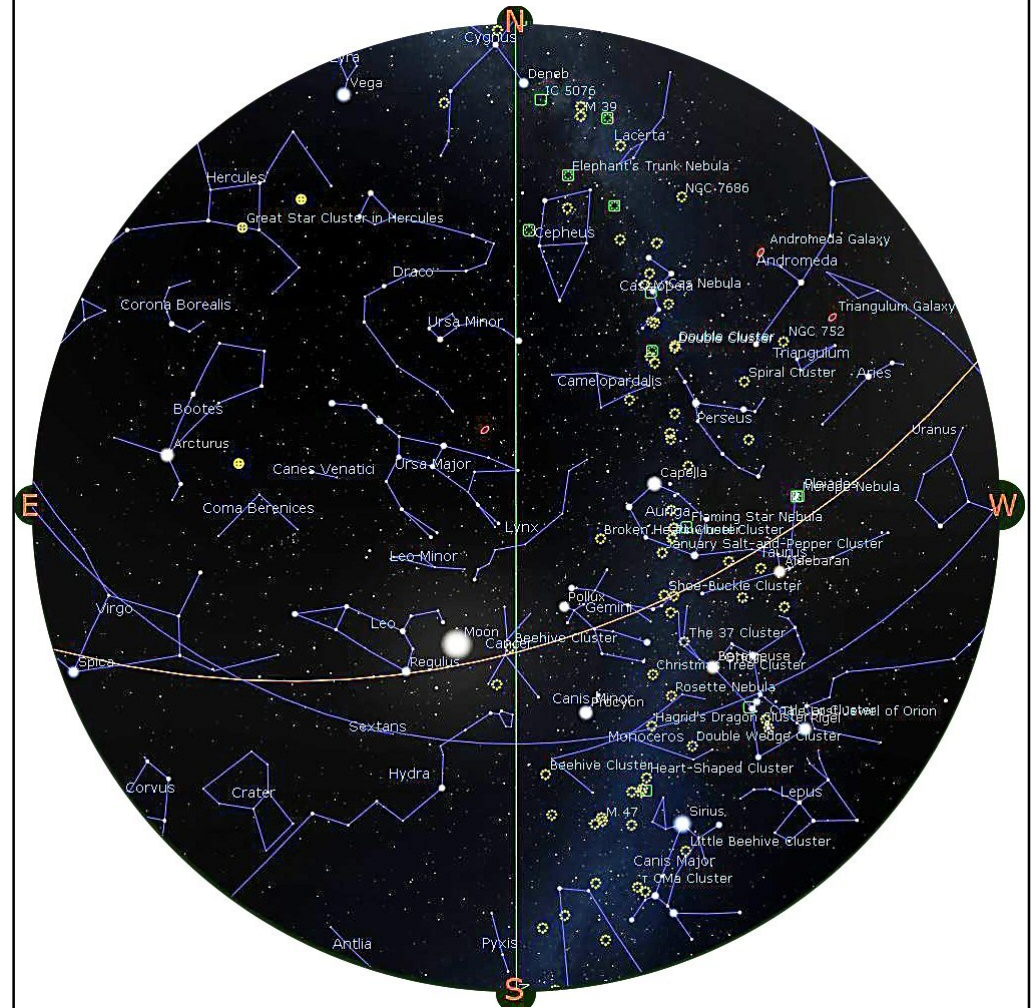

Rugby & District Astronomical Society

Sky Notes

by Chris Longthorn

Feb 2022, no 146

The night sky at 23:00 U.T.C., Feb 15th 2022