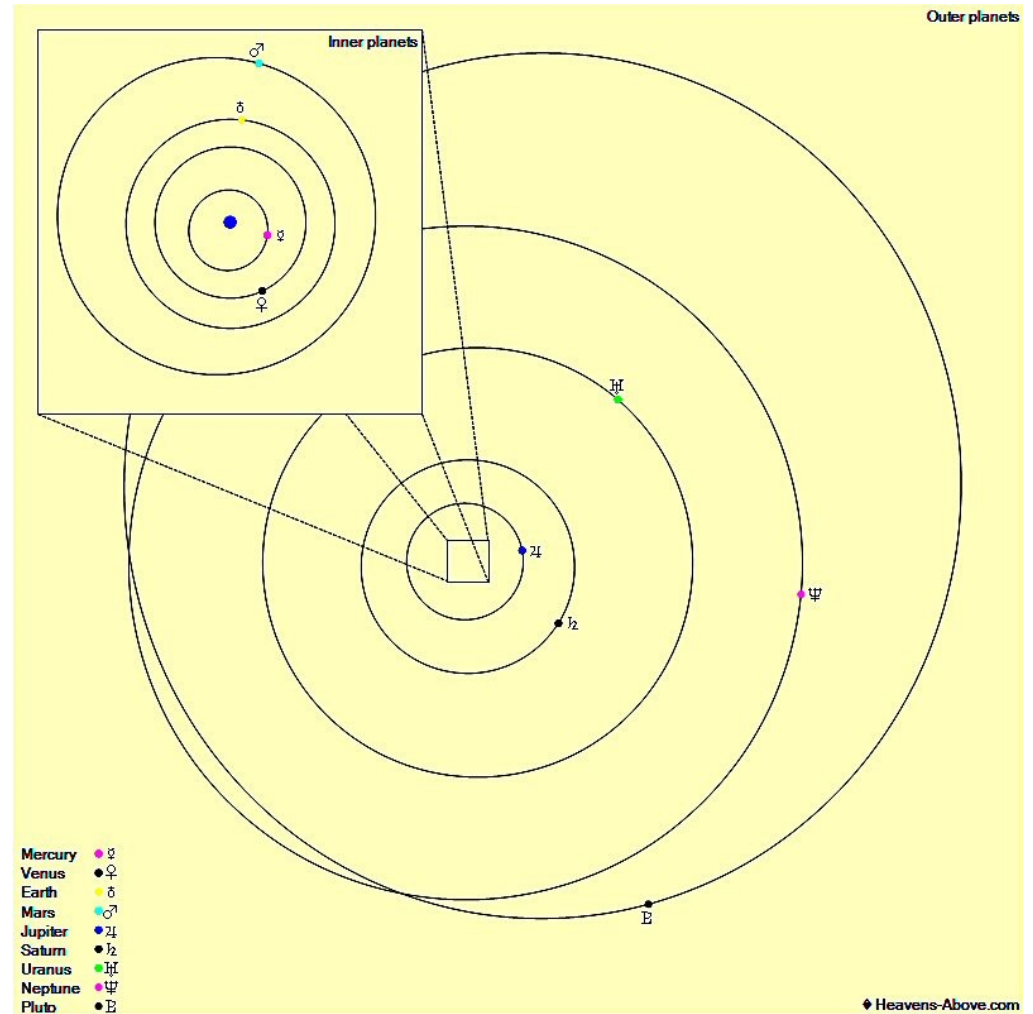

The Planets, mid February.

Mercury is in Capricornus with a magnitude of +0.1, a phase of 59%, and a diameter of 7". It rises at 06:19, transits at 10:34, and sets at 14:49. It is visible low in the east before sunrise.

Venus is in Sagittarius with a magnitude of -4.6, a phase of 28%, and a diameter of 38". It rises at 04:59, transits at 09:31, and sets at 14:03. It is visible in the morning sky.

Mars is in Sagittarius with a magnitude of +1.3, a phase of 95%, and a diameter of 5". It rises at 05:43, transits at 09:33, and sets at 13:24. It is visible in the morning sky.

Jupiter is in Aquarius with a magnitude of -2.0 and a diameter of 33". It rises at 07:55, transits at 13:13, and sets at 18:32. It is visible low in the west after sunset.

Saturn is in Capricornus with a magnitude of +0.7 and a diameter of 15". It rises at 07:10, transits at 11:43, and sets at 16:16. It is visible low in the east before sunrise.

Uranus is in Aries with a magnitude of +5.8 and a diameter of 4". It sets at 00:25, rises again at 09:35, and transits at 16:58. It is visible in the evening sky.

Neptune is in Aquarius with a magnitude of +8.0 and a diameter of 2". It rises at 08:14, transits at 13:55, and sets at 19:36. It is visible low in the west after sunset.