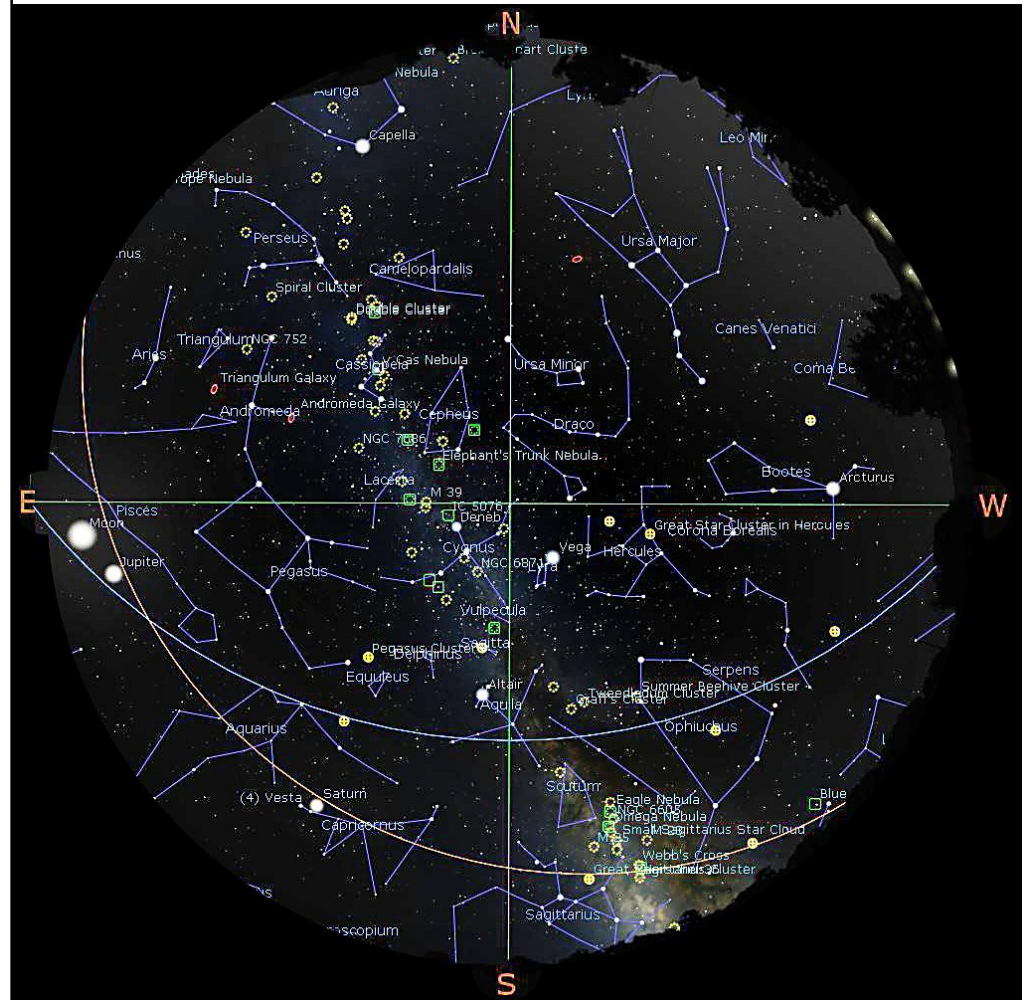

Rugby & District Astronomical Society

Sky Notes

by Chris Longthorn

August 2022, no 152

The night sky at 23:00 U.T.C., August 15th 2022