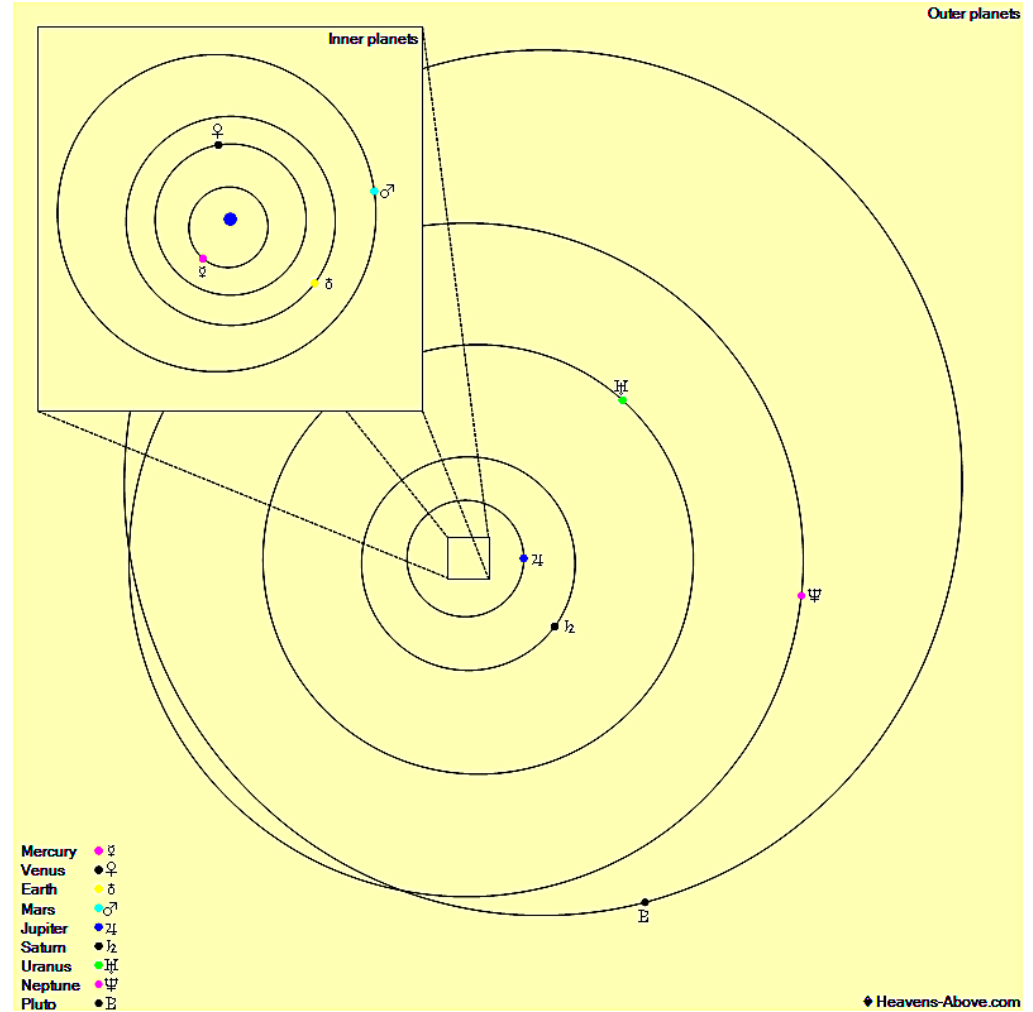

The Planets, mid August

Mercury is in Leo with a magnitude of +0.0, a phase of 69%, and a diameter of 6". It rises at 07:13, transits at 13:42, and sets at 20:10. It is visible low in the west after sunset.

Venus is in Cancer with a magnitude of -3.9, a phase of 95%, and a diameter of 10". It rises at 03:02, transits at 10:58, and sets at 18:52. It is visible low in the east before sunrise.

Mars is in Taurus with a magnitude of +0.1, a phase of 85%, and a diameter of 9". It transits at 06:11, sets at 13:54, and rises again at 22:25. It is visible in the morning sky.

Jupiter is in Cetus with a magnitude of -2.8 and a diameter of 47". It transits at 03:04, sets at 09:16, and rises again at 20:47. It is visible in the morning sky.

Saturn is in Capricornus with a magnitude of +0.3 and a diameter of 19". It transits at 00:10, sets at 04:50, and rises again at 19:27. It is well placed for observation throughout the night.

Uranus is in Aries with a magnitude of +5.7 and a diameter of 4". It transits at 05:37, sets at 13:14, and rises again at 21:56. It is visible in the morning sky.

Neptune is in Pisces with a magnitude of +7.8 and a diameter of 2". It transits at 02:14, sets at 08:01, and rises again at 20:24. It is well placed for observation throughout the night.