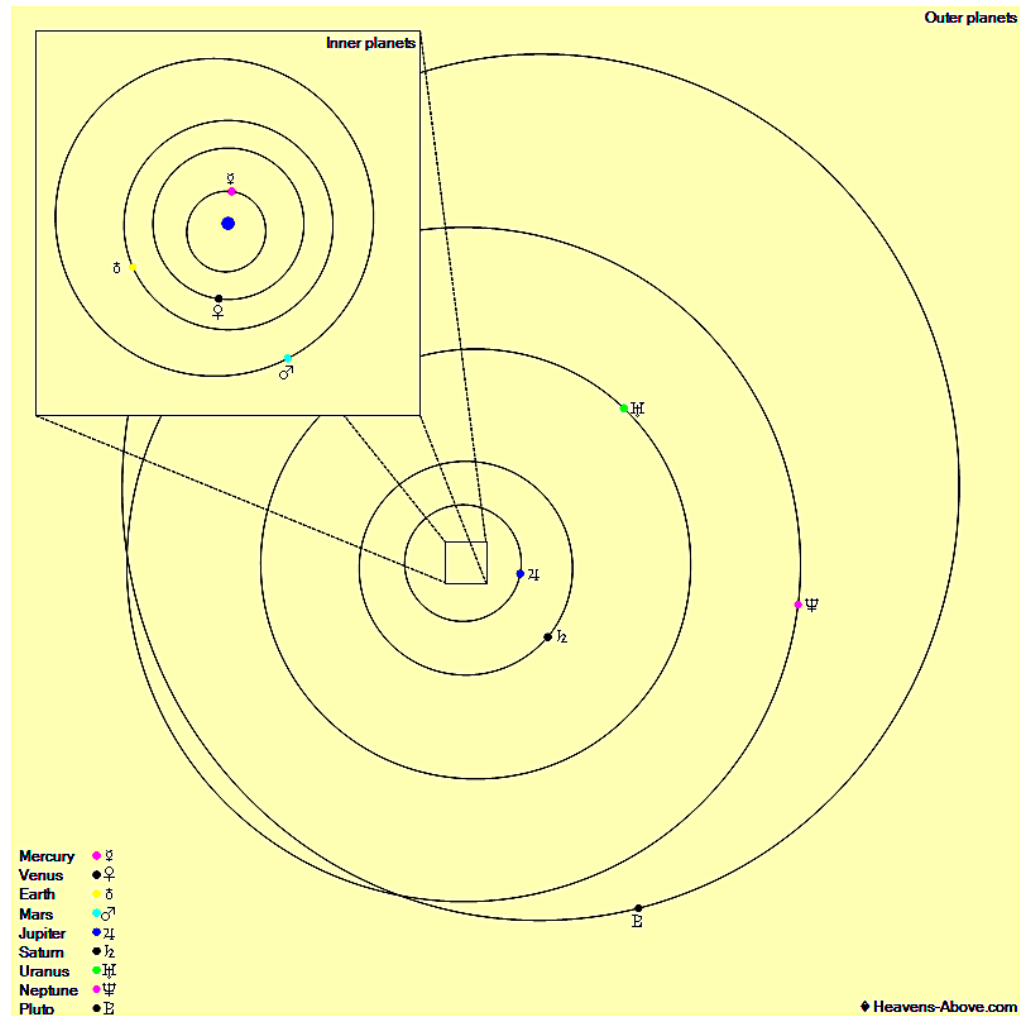

The Planets, mid April

Mercury is in Aries with a magnitude of -1.1, a phase of 82%, and a diameter of 6". It rises at 05:27, transits at 12:55, and sets at 20:26. It is visible low in the west after sunset.

Venus is in Aquarius with a magnitude of -4.2, a phase of 62%, and a diameter of 19". It rises at 03:58, transits at 09:20, and sets at 14:43. It is visible in the morning sky.

Mars is in Aquarius with a magnitude of +1.0, a phase of 91%, and a diameter of 5". It rises at 03:47, transits at 08:42, and sets at 13:38. It is visible in the morning sky.

Jupiter is in Pisces with a magnitude of -2.1 and a diameter of 34". It rises at 04:26, transits at 10:13, and sets at 16:00. It is visible in the morning sky.

Saturn is in Capricornus with a magnitude of +0.8 and a diameter of 16". It rises at 03:31, transits at 08:15, and sets at 12:59. It is visible in the morning sky.

Uranus is in Aries with a magnitude of +5.8 and a diameter of 3". It rises at 05:48, transits at 13:16, and sets at 20:44. It is visible low in the west after sunset.

Neptune is in Aquarius with a magnitude of +7.9 and a diameter of 2". It rises at 04:26, transits at 10:11, and sets at 15:56. It is visible in the morning sky.