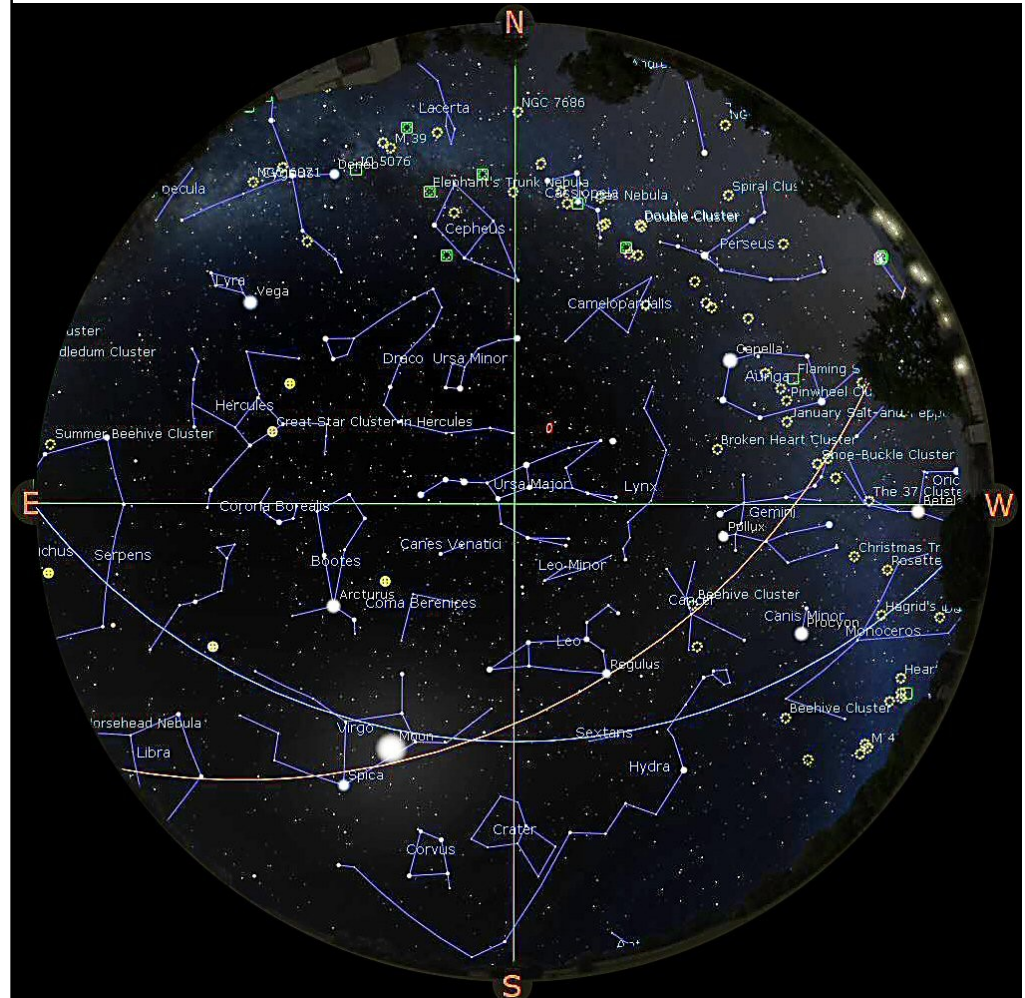

Rugby & District Astronomical Society

Sky Notes

by Chris Longthorn

Apr 2022, no 148

The night sky at 23:00 U.T.C., Apr 15th 2022