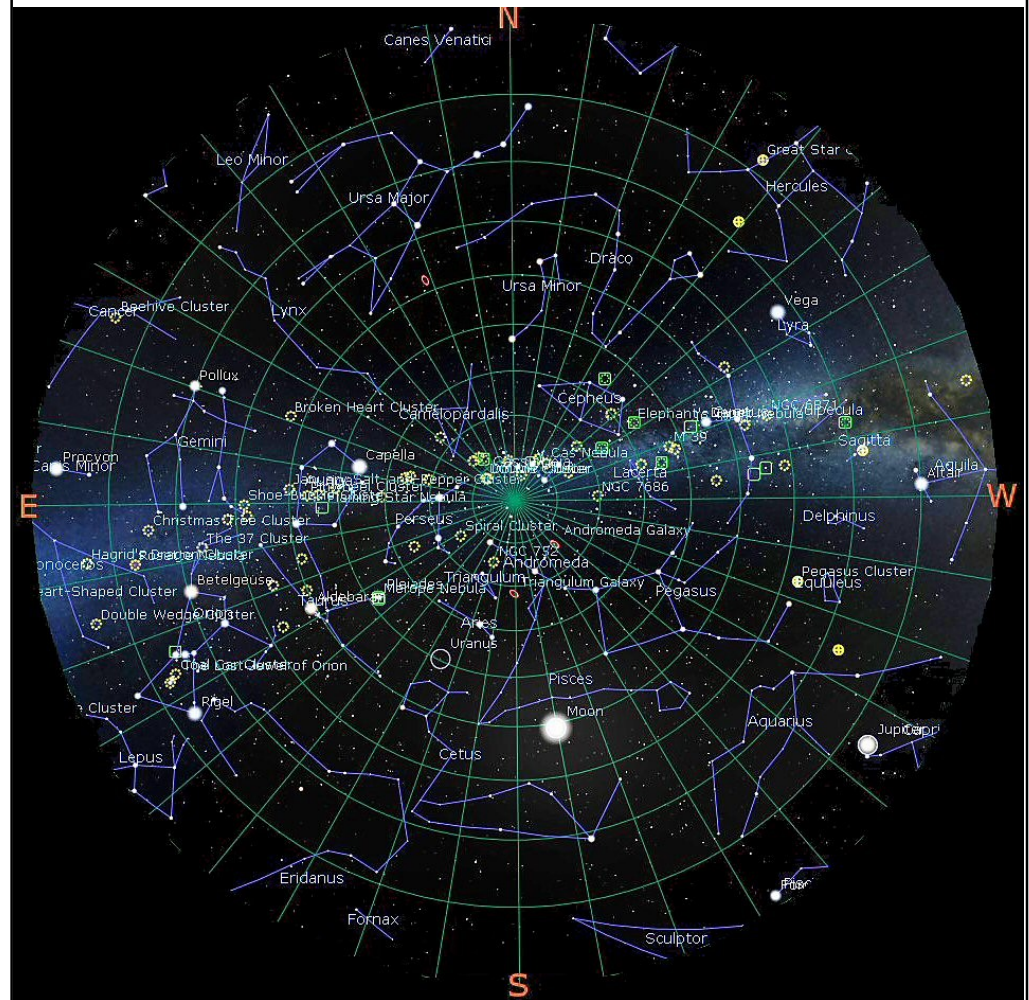

Rugby & District Astronomical Society

Sky Notes

by Chris Longthorn

Nov 2021, no 143

The night sky at 23:00 U.T.C., Nov 15th 2021