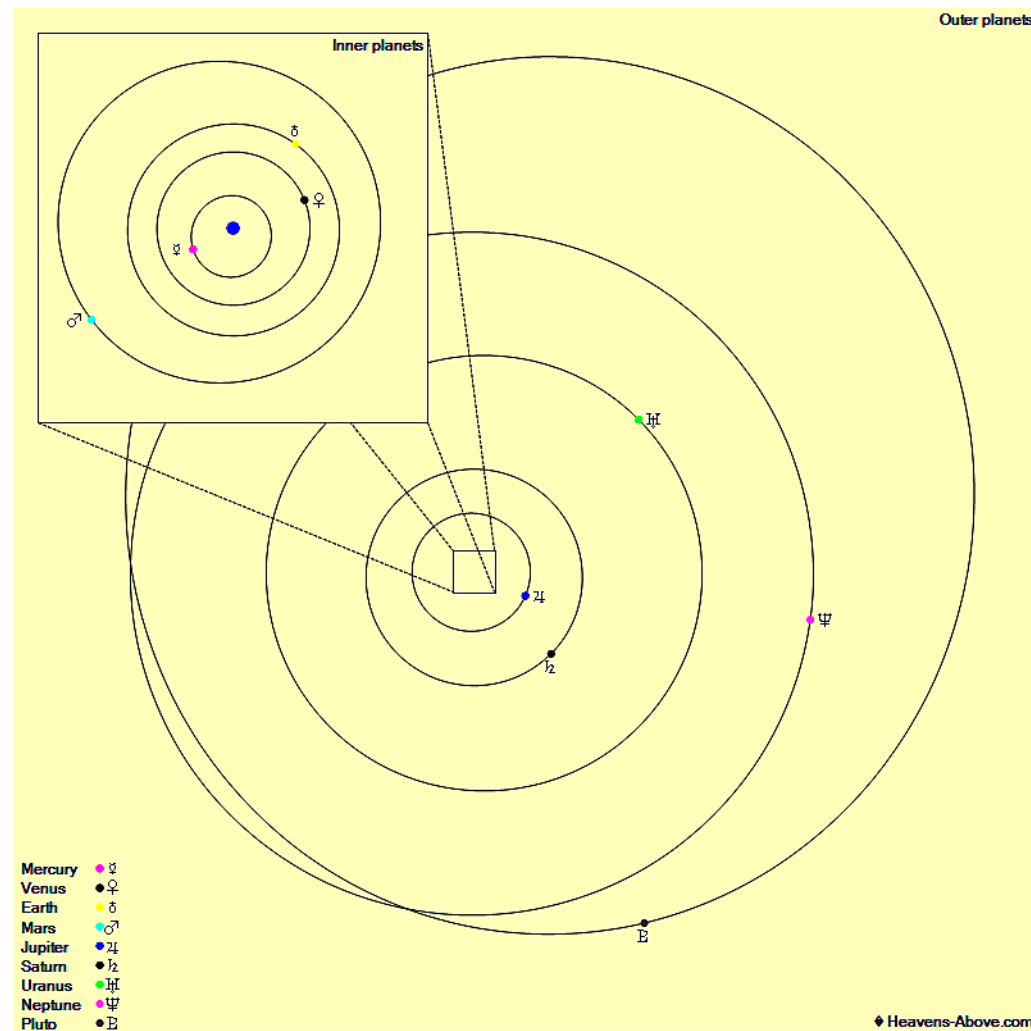

The Planets, mid November.

Mercury is in Libra with a magnitude of -0.9, a phase of 98%, and a diameter of 5". It rises at 06:39, transits at 11:19, and sets at 15:57. It is currently too close to the Sun to be observed.

Venus is in Sagittarius with a magnitude of -4.5, a phase of 40%, and a diameter of 31". It rises at 11:46, transits at 15:07, and sets at 18:28. It is visible in the evening sky.

Mars is in Libra with a magnitude of +1.6, a phase of 100%, and a diameter of 4". It rises at 06:15, transits at 11:00, and sets at 15:44. It is visible low in the east before sunrise.

Jupiter is in Capricornus with a magnitude of -2.4 and a diameter of 40". It rises at 13:26, transits at 18:10, and sets at 22:55. It is visible in the evening sky.

Saturn is in Capricornus with a magnitude of +0.7 and a diameter of 16". It rises at 12:50, transits at 17:07, and sets at 21:25. It is visible in the evening sky.

Uranus is in Aries with a magnitude of +5.7 and a diameter of 4". It sets at 06:33, rises again at 15:39, and transits at 23:04. It is well placed for observation throughout the night.

Neptune is in Aquarius with a magnitude of +7.8 and a diameter of 2". It sets at 01:33, rises again at 14:14, and transits at 19:51. It is visible in the evening sky.