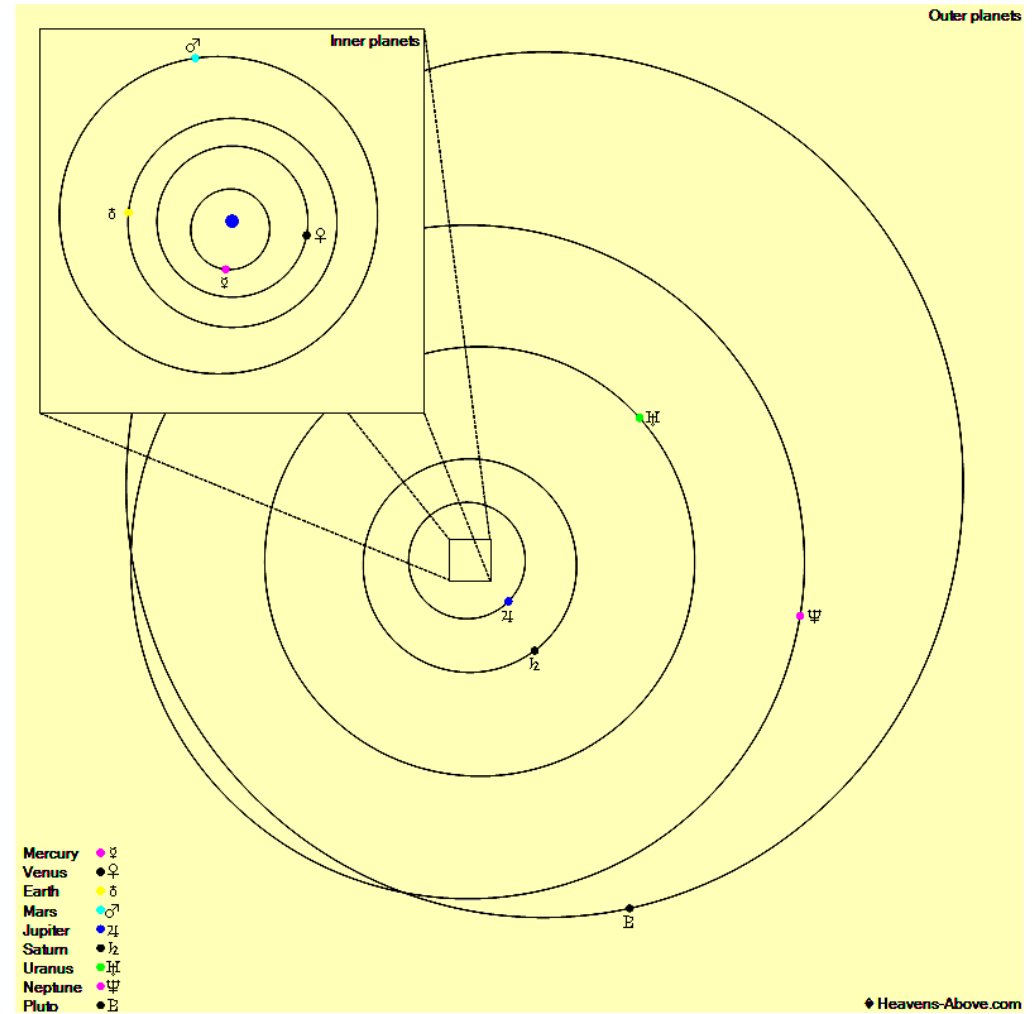

The Planets, mid month.

Mercury is in Aquarius with a magnitude of +0.0, a phase of 69%, and a diameter of 6". It rises at 05:48, transits at 10:40, and sets at 15:34. It is visible low in the east before sunrise.

Venus is in Aquarius with a magnitude of -3.9, a phase of 100%, and a diameter of 10". It rises at 06:26, transits at 12:06, and sets at 17:48. It is currently too close to the Sun to be observed.

Mars is in Taurus with a magnitude of +1.1, a phase of 90%, and a diameter of 6". It sets at 01:08, rises again at 08:33, and transits at 16:50. It is visible in the evening sky.

Jupiter is in Capricornus with a magnitude of -2.0 and a diameter of 34". It rises at 05:22, transits at 10:02, and sets at 14:42. It is visible in the morning sky.

Saturn is in Capricornus with a magnitude of +0.7 and a diameter of 16". It rises at 05:00, transits at 09:22, and sets at 13:45. It is visible in the morning sky.

Uranus is in Aries with a magnitude of +5.8 and a diameter of 3". It rises at 07:38, transits at 14:55, and sets at 22:13. It is visible in the evening sky.

Neptune is in Aquarius with a magnitude of +8.0 and a diameter of 2". It rises at 06:21, transits at 12:00, and sets at 17:39. It is currently too close to the Sun to be observed.