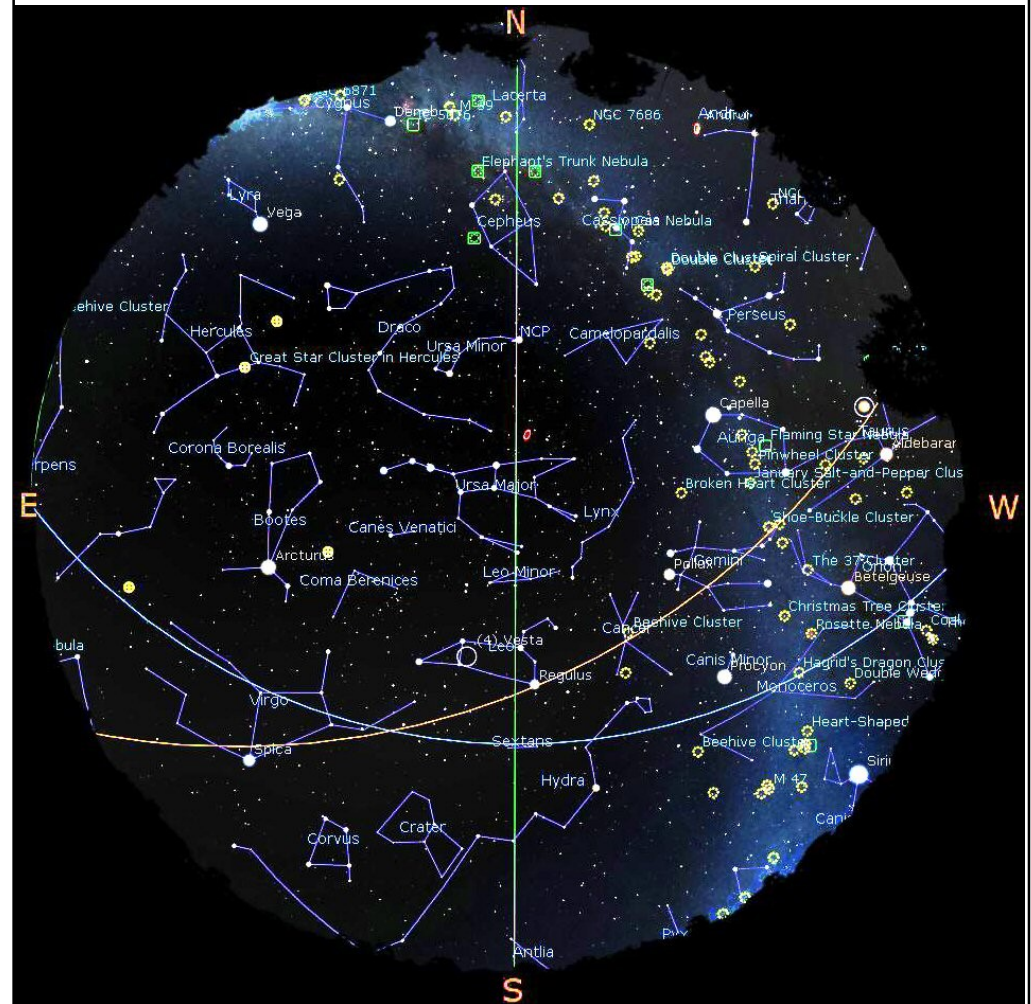

Rugby & District Astronomical Society

Sky Notes

by Chris Longthorn

March 2021, no 136

The night sky at 23:00 U.T.C., March 15th 2021