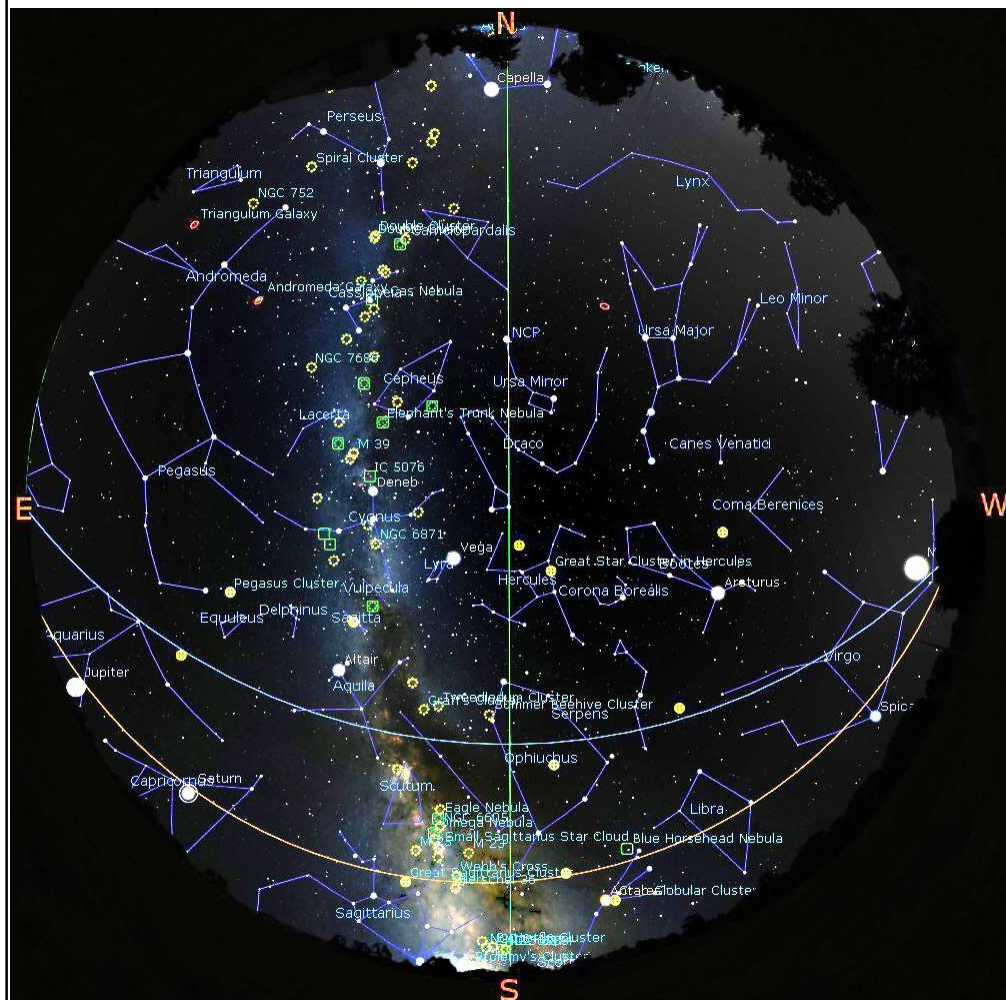

Rugby & District Astronomical Society

Sky Notes

by Chris Longthorn

July 2021, no 140

The night sky at 23:00 U.T.C., July 15th 2021