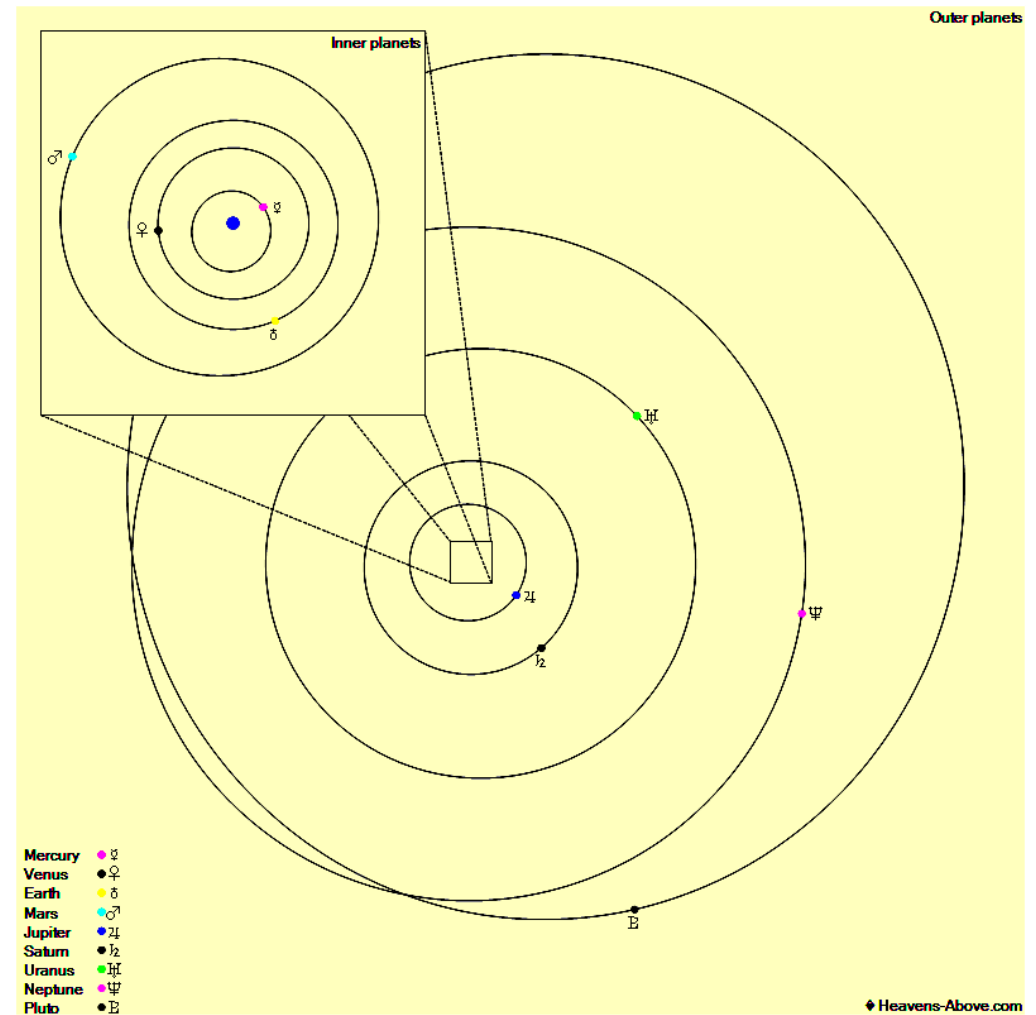

The Planets, mid July.

Mercury is in Gemini with a magnitude of -0.7, a phase of 69%, and a diameter of 6". It rises at 02:40, transits at 10:55, and sets at 19:11. It is visible low in the east before sunrise.

Venus is in Leo with a magnitude of -3.9, a phase of 86%, and a diameter of 12". It rises at 06:41, transits at 14:11, and sets at 21:40. It is visible low in the west after sunset.

Mars is in Leo with a magnitude of +1.8, a phase of 98%, and a diameter of 4". It rises at 06:37, transits at 14:06, and sets at 21:34. It is visible low in the west after sunset.

Jupiter is in Aquarius with a magnitude of -2.7 and a diameter of 47". It transits at 02:47, sets at 07:46, and rises again at 21:44. It is well placed for observation throughout the night.

Saturn is in Capricornus with a magnitude of +0.3 and a diameter of 18". It transits at 01:29, sets at 05:53, and rises again at 21:02. It is well placed for observation throughout the night.

Uranus is in Aries with a magnitude of +5.8 and a diameter of 3". It transits at 07:19, sets at 14:48, and rises again at 23:47. It is visible in the morning sky.

Neptune is in Aquarius with a magnitude of +7.8 and a diameter of 2". It transits at 04:09, sets at 09:52, and rises again at 22:22. It is visible in the morning sky.