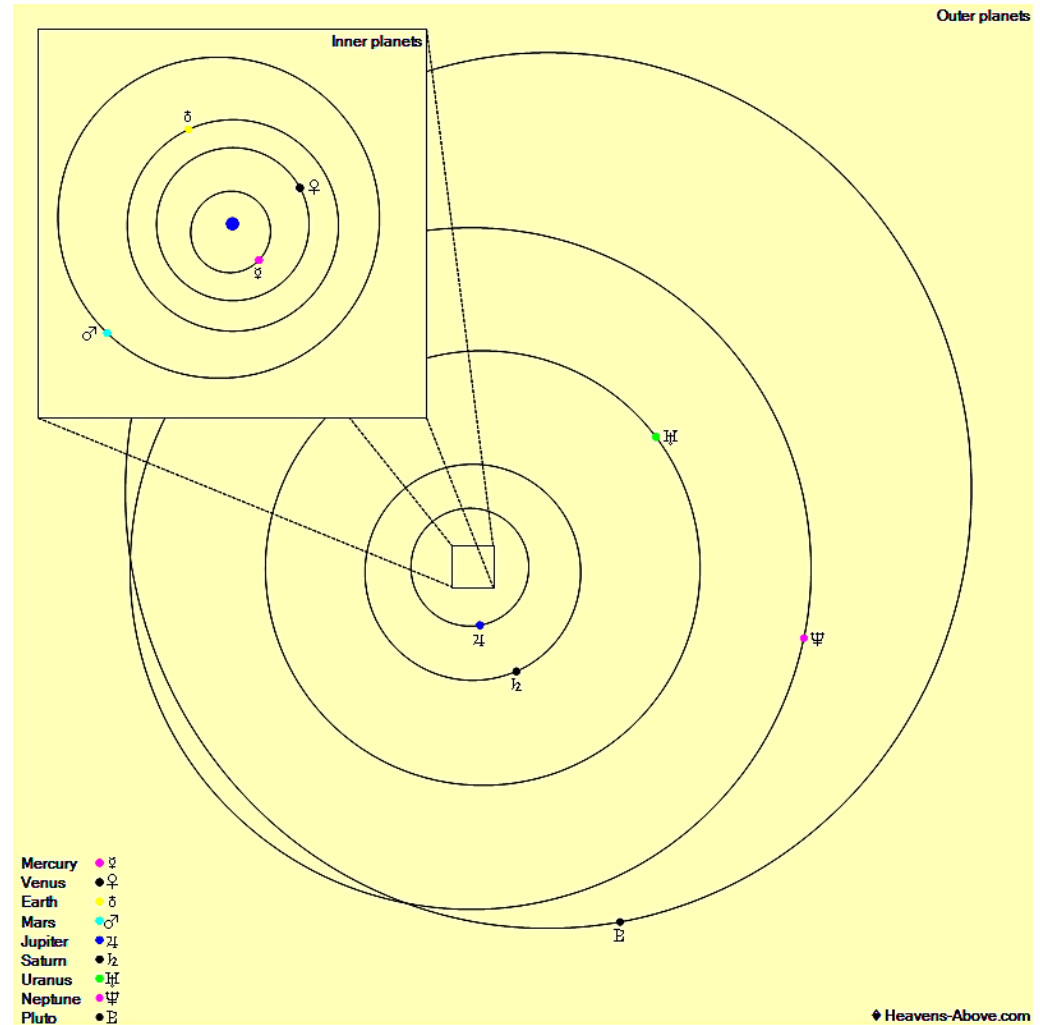

The Planets, mid month.

Mercury is in Capricornus with a magnitude of -0.9, a phase of 82%, and a diameter of 6". It rises at 09:03, transits at 13:21, and sets at 17:42. It is visible low in the west after sunset.

Venus is in Sagittarius with a magnitude of -3.9, a phase of 96%, and a diameter of 10". It rises at 07:11, transits at 11:02, and sets at 14:52. It is visible low in the east before sunrise.

Mars is in Aries with a magnitude of +0.1, a phase of 89%, and a diameter of 9". It sets at 01:50, rises again at 11:11, and transits at 18:30. It is visible in the evening sky.

Jupiter is in Capricornus with a magnitude of -1.9 and a diameter of 33". It rises at 08:43, transits at 12:59, and sets at 17:15. It is visible low in the west after sunset.

Saturn is in Capricornus with a magnitude of +0.6 and a diameter of 15". It rises at 08:35, transits at 12:47, and sets at 17:00. It is currently too close to the Sun to be observed.

Uranus is in Aries with a magnitude of +5.7 and a diameter of 4". It sets at 02:00, rises again at 11:27, and transits at 18:42. It is visible in the evening sky.

Neptune is in Aquarius with a magnitude of +7.9 and a diameter of 2". It rises at 10:10, transits at 15:44, and sets at 21:19. It is visible in the evening sky.