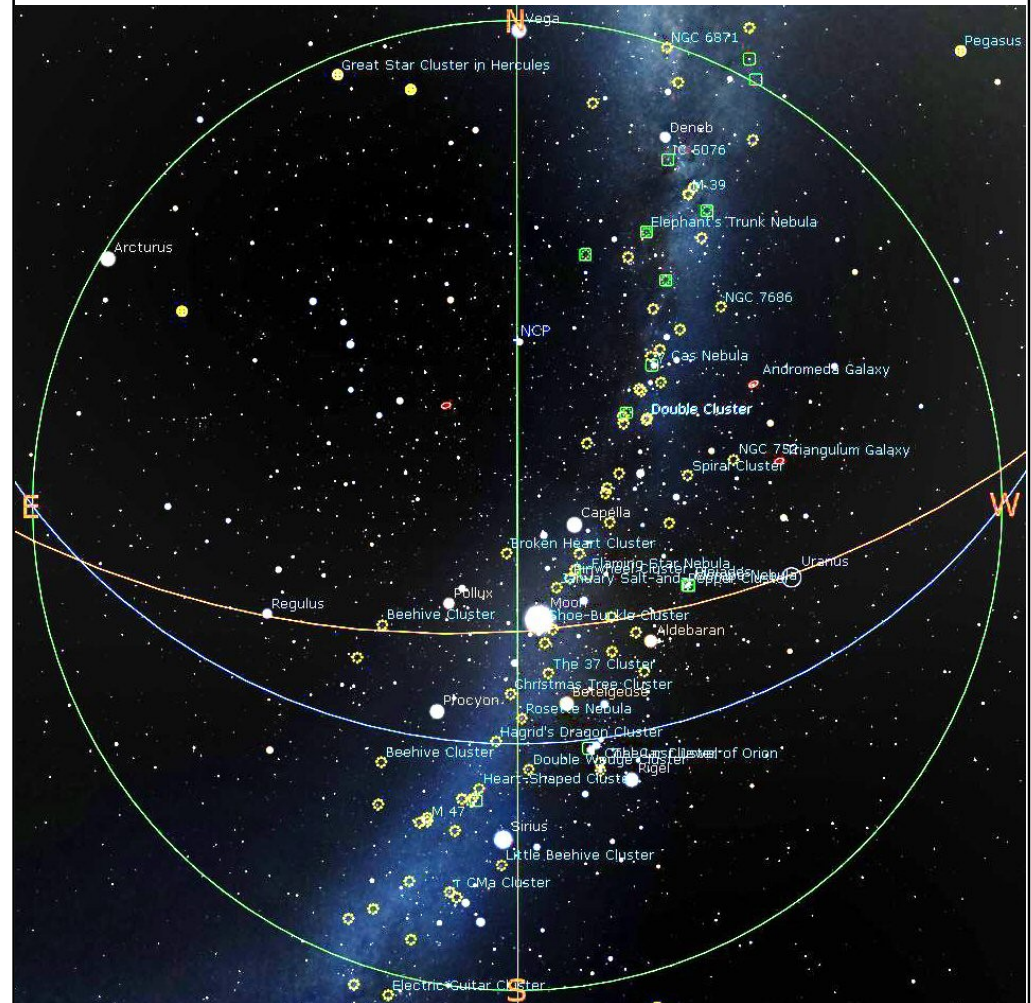

Rugby & District Astronomical Society

Sky Notes

by Chris Longthorn

January 2021, no 134

The night sky at 23:00 U.T.C., January 15th 2021