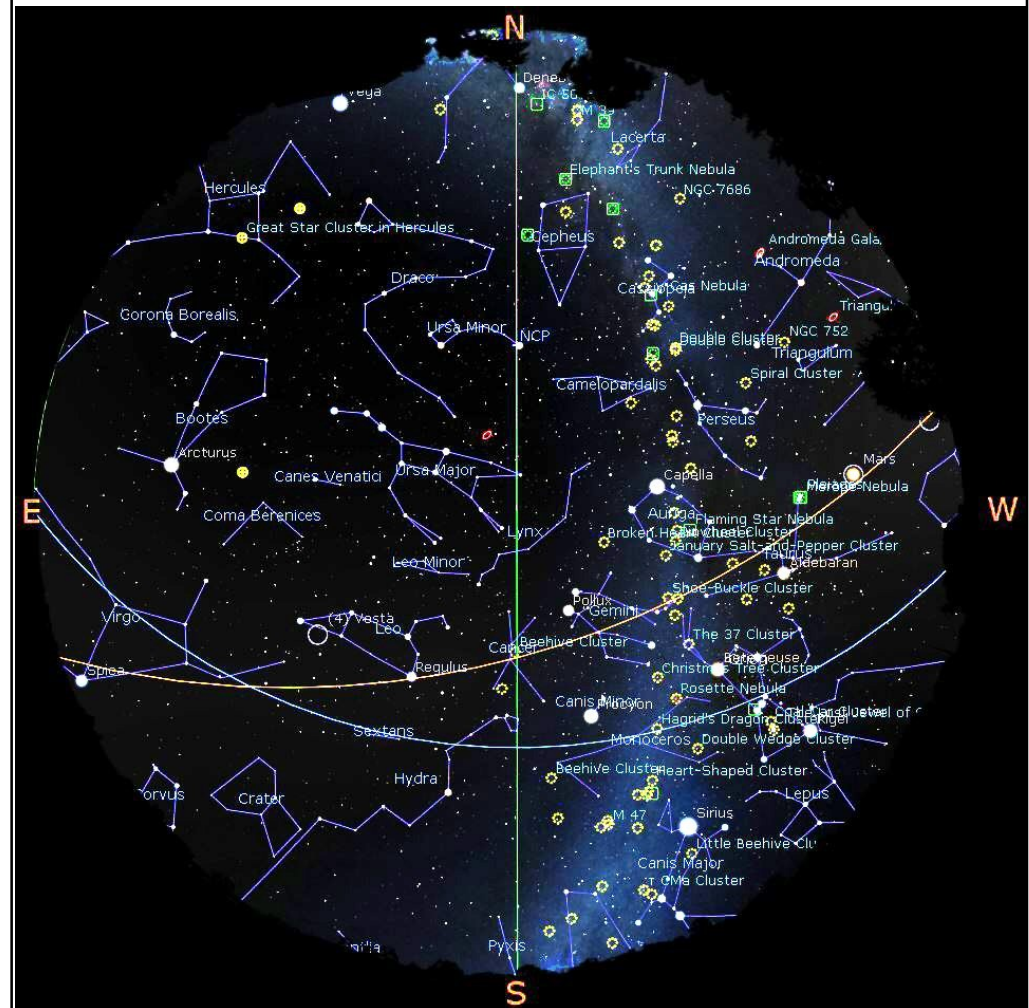

Rugby & District Astronomical Society

Sky Notes

by Chris Longthorn

February 2021, no 135

The night sky at 23:00 U.T.C., February 15th 2021