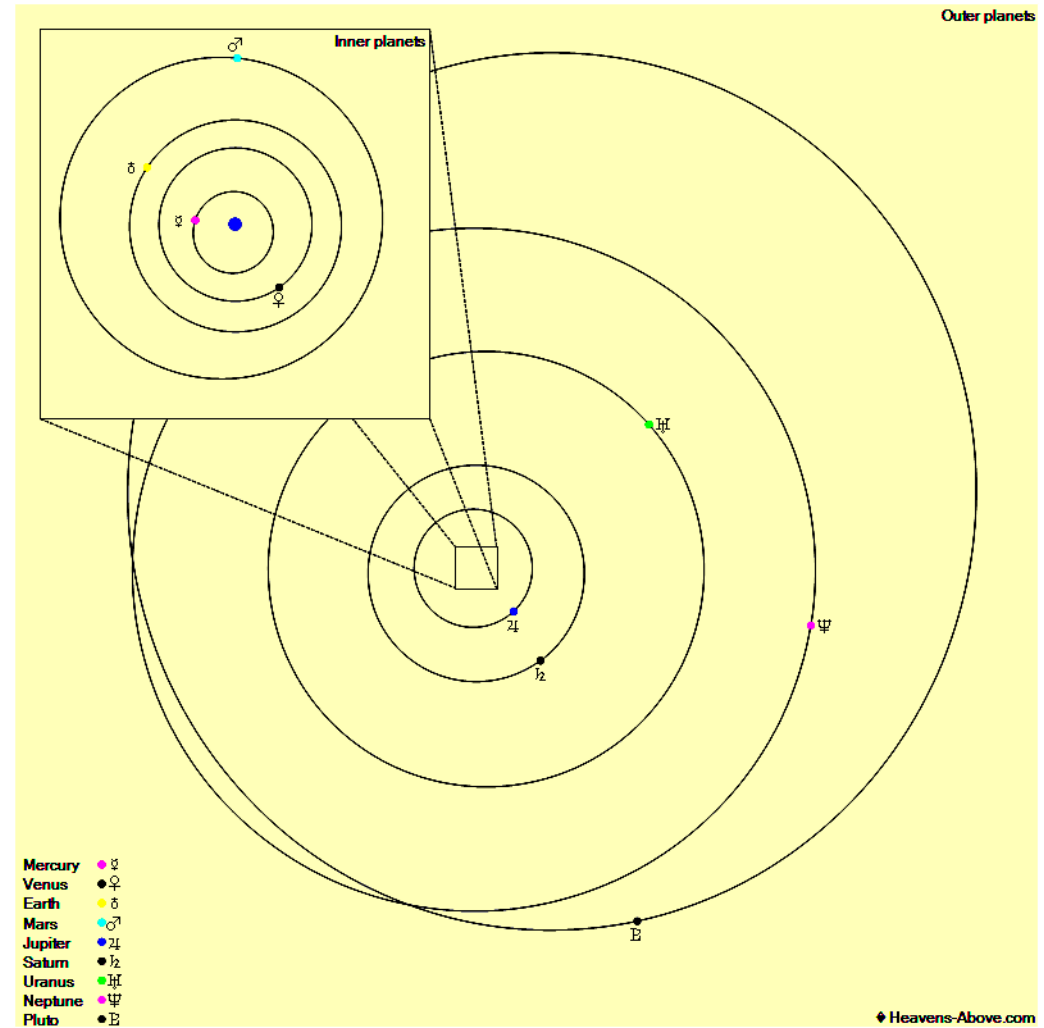

The Planets, mid month.

Mercury is in Aquarius with a magnitude of +1.8, a phase of 13%, and a diameter of 10". It rises at 06:31, transits at 11:20, and sets at 16:08. It is visible low in the east before sunrise.

Venus is in Capricornus with a magnitude of -3.9, a phase of 99%, and a diameter of 10". It rises at 07:10, transits at 11:43, and sets at 16:17. It is visible low in the east before sunrise.

Mars is in Aries with a magnitude of +0.7, a phase of 89%, and a diameter of 7". It sets at 01:25, rises again at 09:41, and transits at 17:33. It is visible in the evening sky.

Jupiter is in Capricornus with a magnitude of -2.0 and a diameter of 33". It rises at 06:58, transits at 11:27, and sets at 15:55. It is visible low in the east before sunrise.

Saturn is in Capricornus with a magnitude of +0.7 and a diameter of 15". It rises at 06:42, transits at 11:00, and sets at 15:18. It is visible low in the east before sunrise.

Uranus is in Aries with a magnitude of +5.8 and a diameter of 3". It rises at 09:26, transits at 16:41, and sets at 23:57. It is visible in the evening sky.

Neptune is in Aquarius with a magnitude of +8.0 and a diameter of 2". It rises at 08:09, transits at 13:46, and sets at 19:23. It is visible low in the west after sunset.