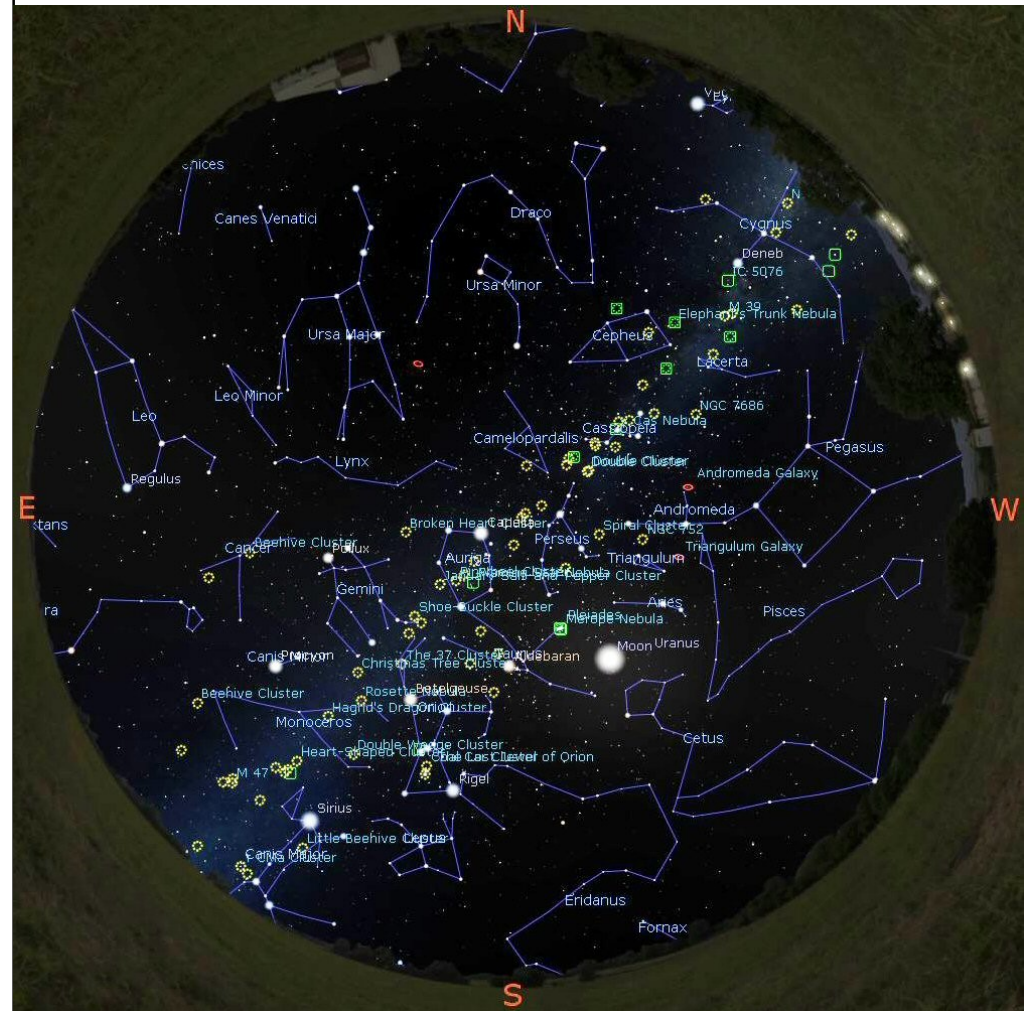

Rugby & District Astronomical Society

Sky Notes

by Chris Longthorn

Dec 2021, no 144

The night sky at 23:00 U.T.C., Dec 15th 2021