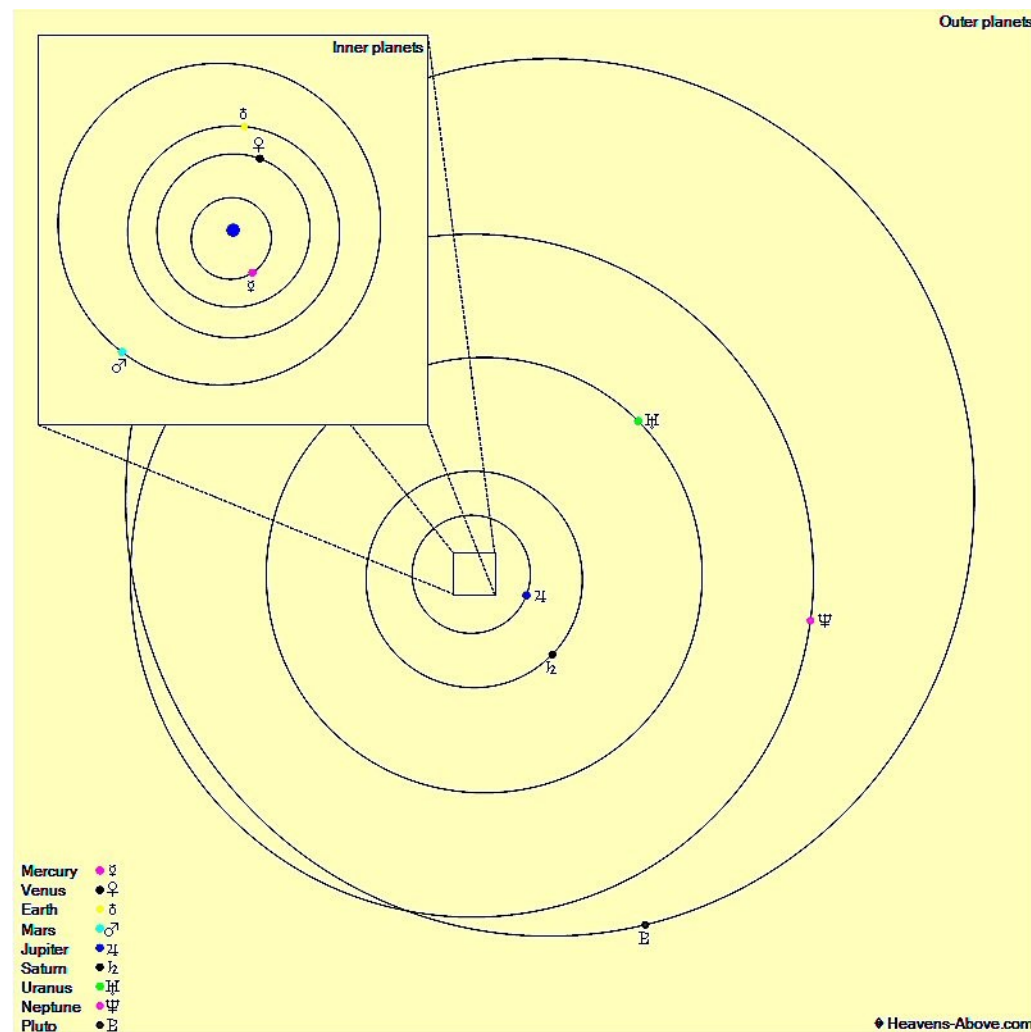

The Planets, mid December.

Mercury is in Sagittarius with a magnitude of -0.8, a phase of 97%, and a diameter of 5". It rises at 09:07, transits at 12:40, and sets at 16:13. It is visible low in the west after sunset.

Venus is in Sagittarius with a magnitude of -4.6, a phase of 16%, and a diameter of 49". It rises at 10:22, transits at 14:21, and sets at 18:20. It is visible in the evening sky.

Mars is in Scorpius with a magnitude of +1.6, a phase of 99%, and a diameter of 4". It rises at 06:16, transits at 10:25, and sets at 14:34. It is visible low in the east before sunrise.

Jupiter is in Aquarius with a magnitude of -2.2 and a diameter of 37". It rises at 11:35, transits at 16:27, and sets at 21:20. It is visible in the evening sky.

Saturn is in Capricornus with a magnitude of +0.7 and a diameter of 16". It rises at 10:58, transits at 15:19, and sets at 19:40. It is visible in the evening sky.

Uranus is in Aries with a magnitude of +5.7 and a diameter of 4". It sets at 04:29, rises again at 13:39, and transits at 21:02. It is well placed for observation throughout the night.

Neptune is in Aquarius with a magnitude of +7.9 and a diameter of 2". It rises at 12:16, transits at 17:53, and sets at 23:31. It is visible in the evening sky.