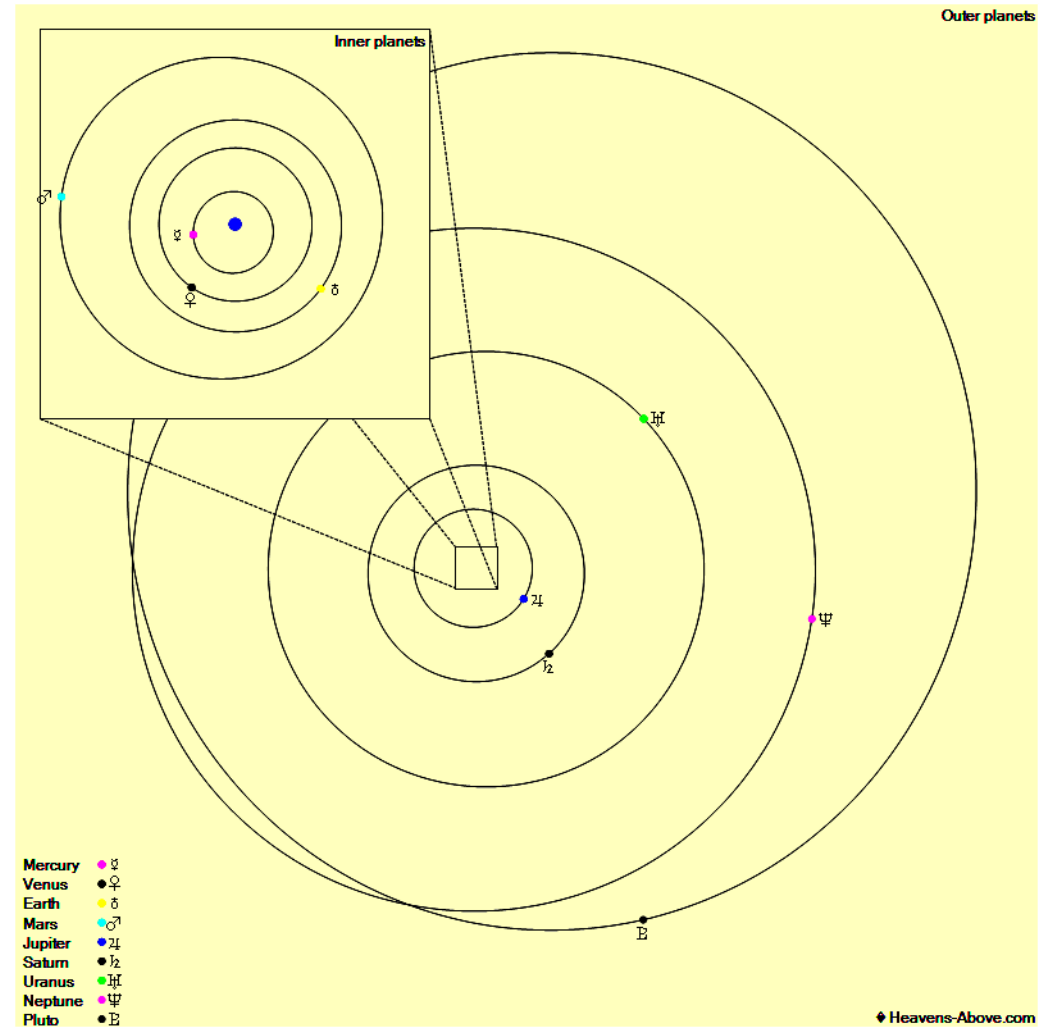

The Planets, mid Aug.

Mercury is in Leo with a magnitude of -0.6, a phase of 90%, and a diameter of 5". It rises at 06:04, transits at 13:04, and sets at 20:02. It is visible low in the west after sunset.

Venus is in Virgo with a magnitude of -4.0, a phase of 78%, and a diameter of 14". It rises at 08:17, transits at 14:27, and sets at 20:35. It is visible in the evening sky.

Mars is in Leo with a magnitude of +1.8, a phase of 99%, and a diameter of 4". It rises at 06:29, transits at 13:18, and sets at 20:06. It is visible low in the west after sunset.

Jupiter is in Aquarius with a magnitude of -2.9 and a diameter of 49". It transits at 00:32, sets at 05:24, and rises again at 19:37. It is well placed for observation throughout the night.

Saturn is in Capricornus with a magnitude of +0.2 and a diameter of 18". It sets at 03:38, rises again at 18:55, and transits at 23:14. It is well placed for observation throughout the night.

Uranus is in Aries with a magnitude of +5.7 and a diameter of 4". It transits at 05:20, sets at 12:49, and rises again at 21:46. It is visible in the morning sky.

Neptune is in Aquarius with a magnitude of +7.8 and a diameter of 2". It transits at 02:05, sets at 07:47, and rises again at 20:19. It is well placed for observation throughout the night.