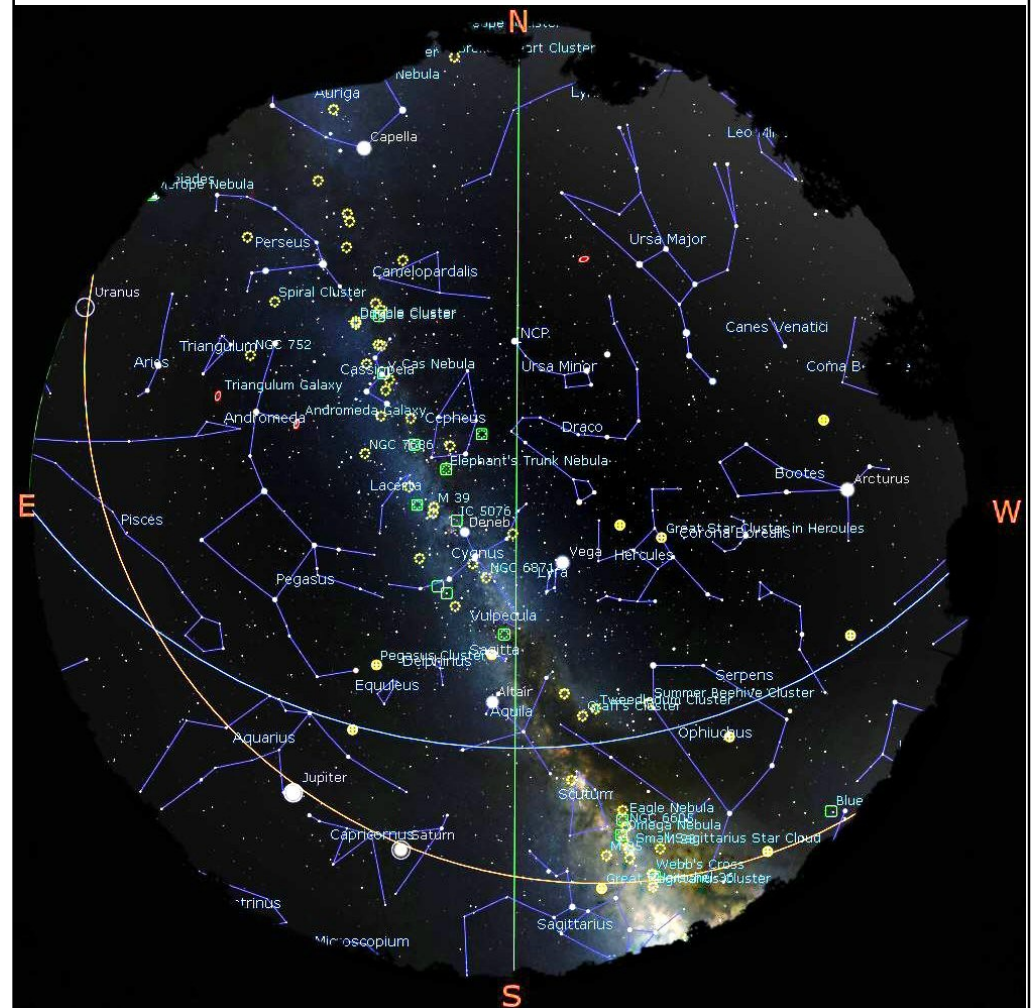

Rugby & District Astronomical Society

Sky Notes

by Chris Longthorn

Aug 2021, no 141

The night sky at 23:00 U.T.C., Aug 15th 2021