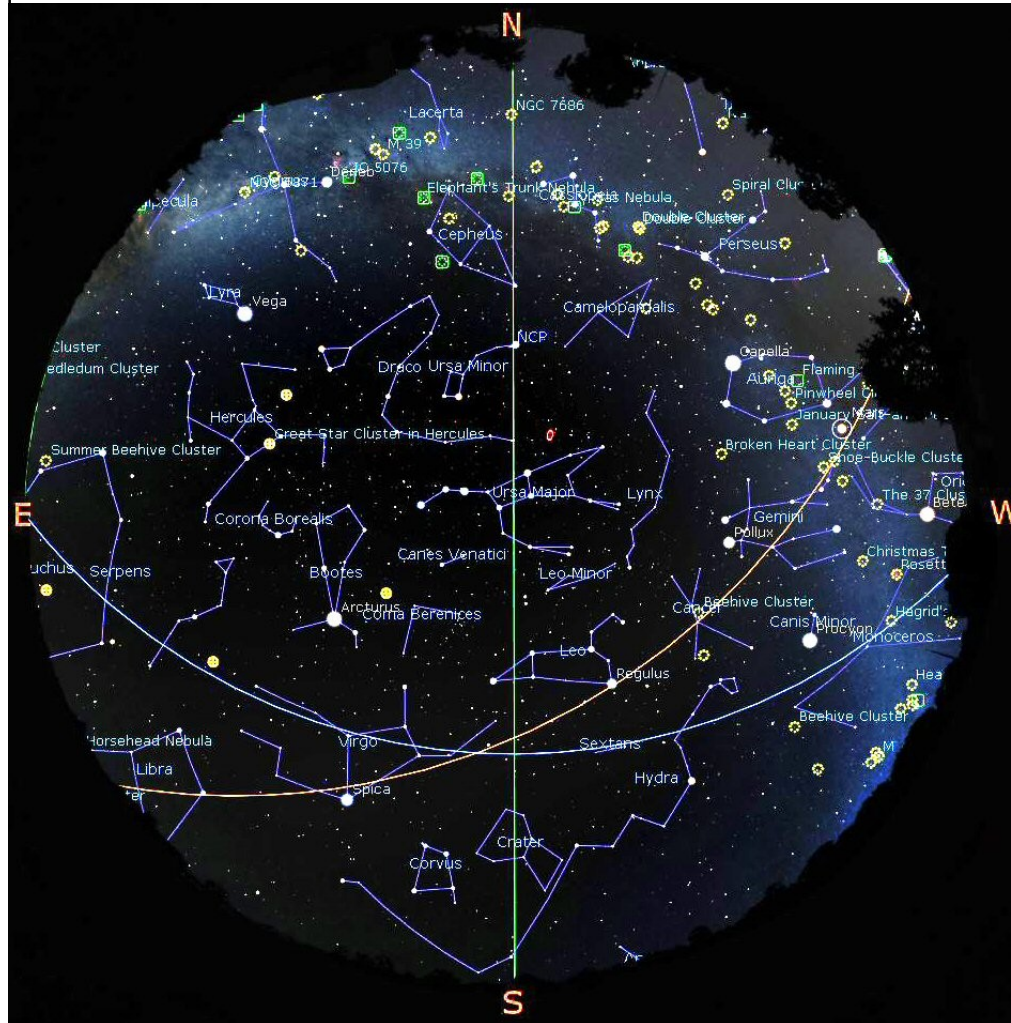

Rugby & District Astronomical Society

Sky Notes

by Chris Longthorn

April 2021, no 137

The night sky at 23:00 U.T.C., April 15th 2021