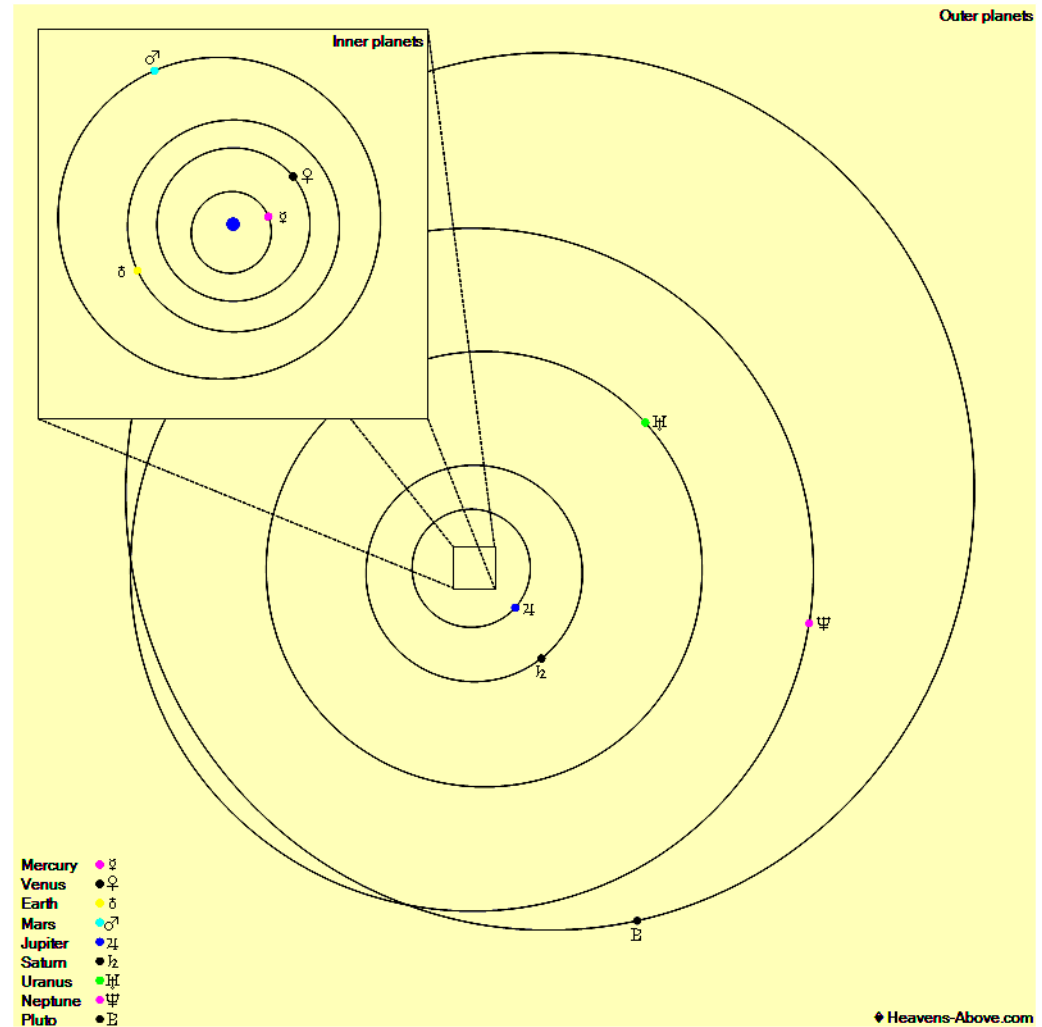

The Planets, mid month.

Mercury is in Pisces with a magnitude of -1.7, a phase of 99%, and a diameter of 5". It rises at 05:09, transits at 11:52, and sets at 18:37. It is currently too close to the Sun to be observed.

Venus is in Aries with a magnitude of -3.9, a phase of 100%, and a diameter of 10". It rises at 05:25, transits at 12:26, and sets at 19:29. It is currently too close to the Sun to be observed.

Mars is in Taurus with a magnitude of +1.4, a phase of 92%, and a diameter of 5". It sets at 00:41, rises again at 07:36, and transits at 16:08. It is visible in the evening sky.

Jupiter is in Capricornus with a magnitude of -2.1 and a diameter of 36". It rises at 03:33, transits at 08:24, and sets at 13:14. It is visible in the morning sky.

Saturn is in Capricornus with a magnitude of +0.7 and a diameter of 16". It rises at 03:04, transits at 07:30, and sets at 11:57. It is visible in the morning sky.

Uranus is in Aries with a magnitude of +5.9 and a diameter of 3". It rises at 05:39, transits at 13:00, and sets at 20:20. It is visible low in the west after sunset.

Neptune is in Aquarius with a magnitude of +7.9 and a diameter of 2". It rises at 04:21, transits at 10:02, and sets at 15:43. It is visible in the morning sky.