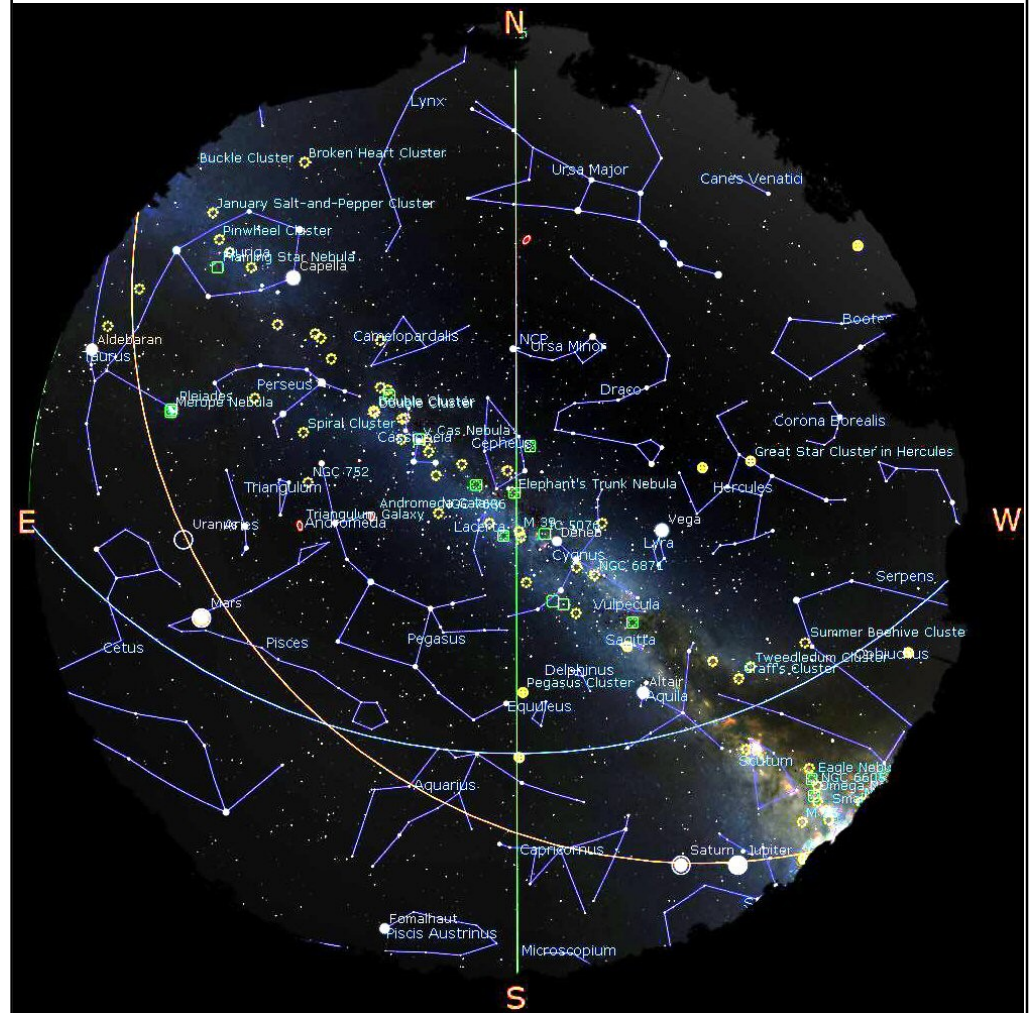

Rugby & District Astronomical Society

Sky Notes

by Chris Longthorn

September 2020, no 131

Rugby & District Astronomical Society

www.rugbyastro.org.uk

Honorary President:	-	Chair:	-
Treasurer:	Dennis Osborne	Membership Secretary:	Roland Clarke
Webmaster:	David Riley	Secretary:	Richard Heath
Speakers Secretary:	Chris Longthorn	Sky Notes:	Chris Longthorn

Email rugby-Astro@hotmail.co.uk

© R&DAS 2020

The night sky at 23:00 U.T.C., September 15th 2020