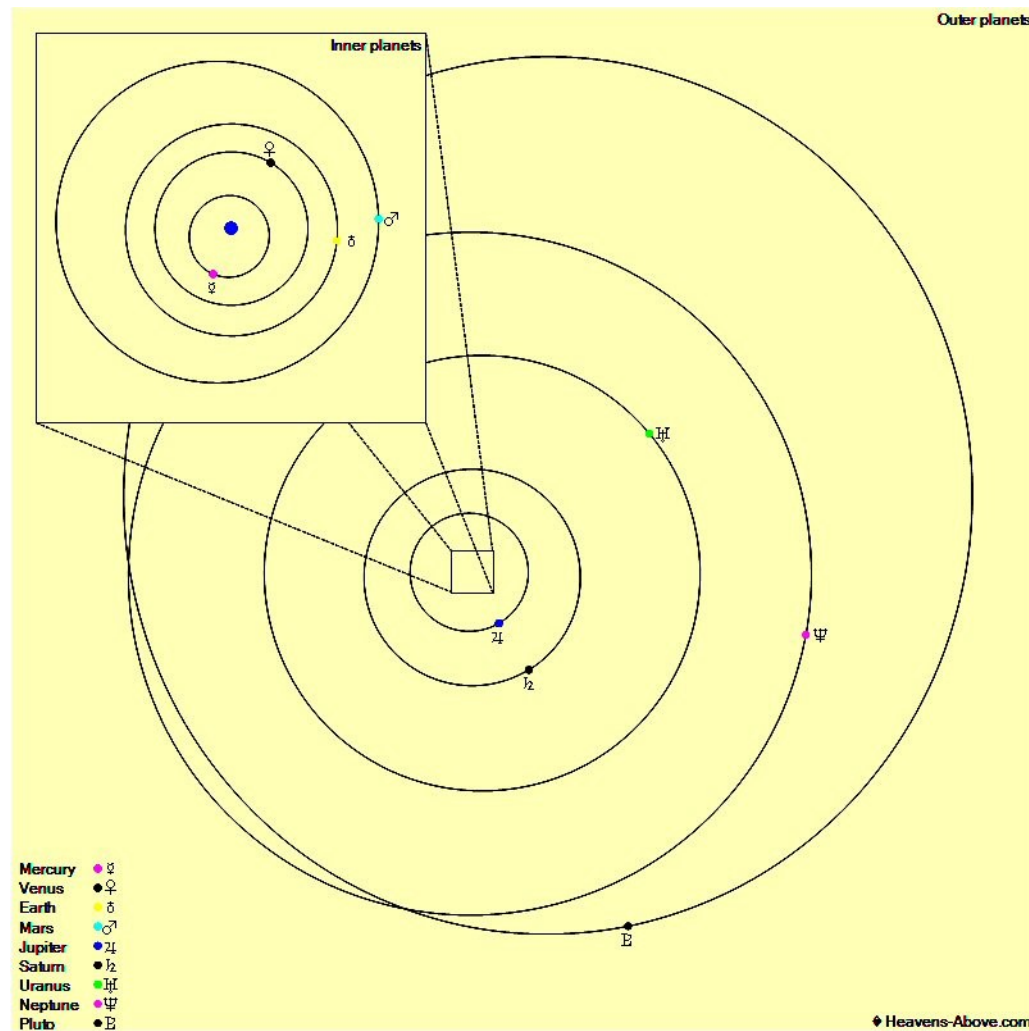

The Planets, mid month.

Mercury is in Virgo with a magnitude of -0.1, a phase of 80%, and a diameter of 6". It rises at 07:48, transits at 13:18, and sets at 18:47. It is visible low in the west after sunset.

Venus is in Cancer with a magnitude of -4.1, a phase of 66%, and a diameter of 17". It rises at 01:37, transits at 09:15, and sets at 16:52. It is visible in the morning sky.

Mars is in Pisces with a magnitude of -2.2, a phase of 96%, and a diameter of 21". It transits at 02:17, sets at 08:55, and rises again at 19:34. It is well placed for observation throughout the night.

Jupiter is in Sagittarius with a magnitude of -2.5 and a diameter of 42". It rises at 15:47, transits at 19:40, and sets at 23:33. It is visible in the evening sky.

Saturn is in Sagittarius with a magnitude of +0.4 and a diameter of 18". It sets at 00:20, rises again at 16:12, and transits at 20:14. It is visible in the evening sky.

Uranus is in Aries with a magnitude of +5.7 and a diameter of 4". It transits at 02:59, sets at 10:20, and rises again at 19:34. It is visible in the morning sky.

Neptune is in Aquarius with a magnitude of +7.8 and a diameter of 2". It sets at 05:26, rises again at 18:11, and transits at 23:46. It is well placed for observation throughout the night.