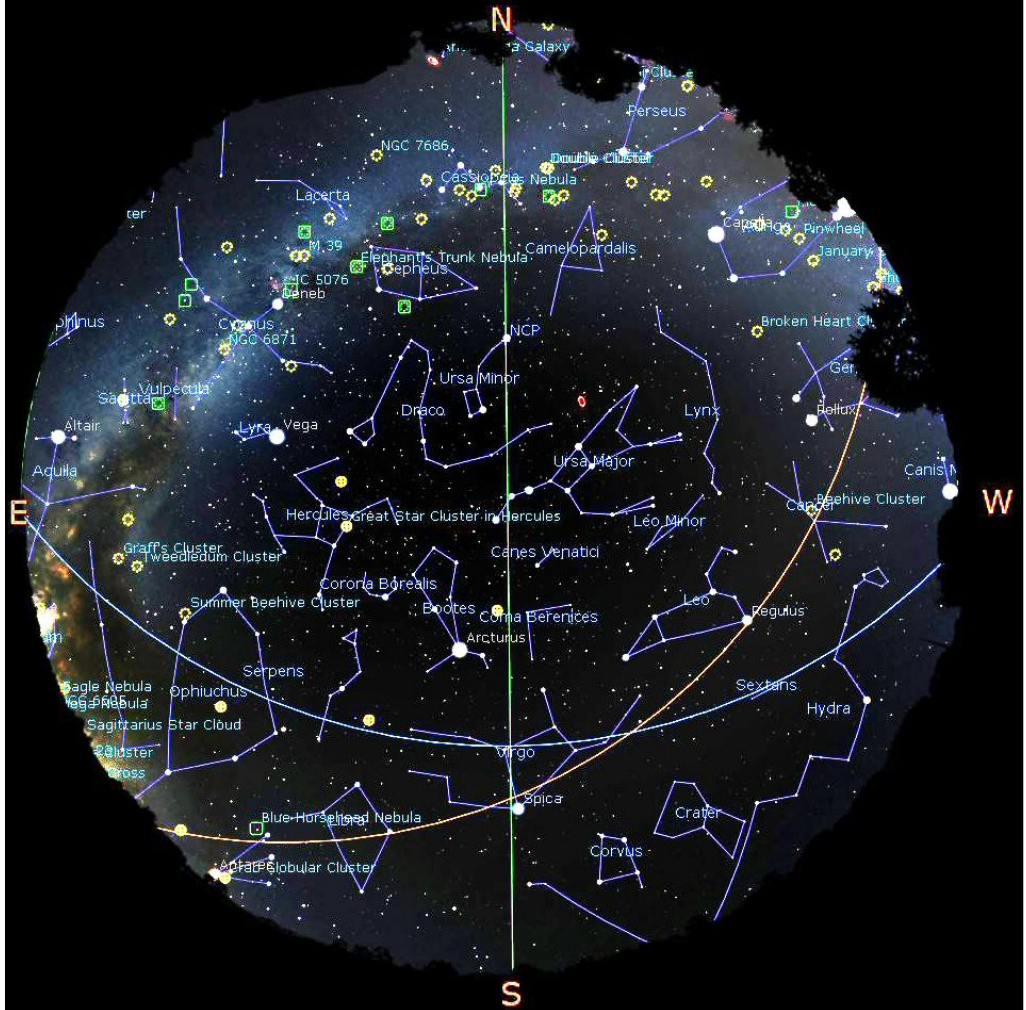

Rugby & District Astronomical Society

Sky Notes

by Chris Longthorn

May 2020, no 127

The night sky at 23:00 U.T.C., May 15th 2020