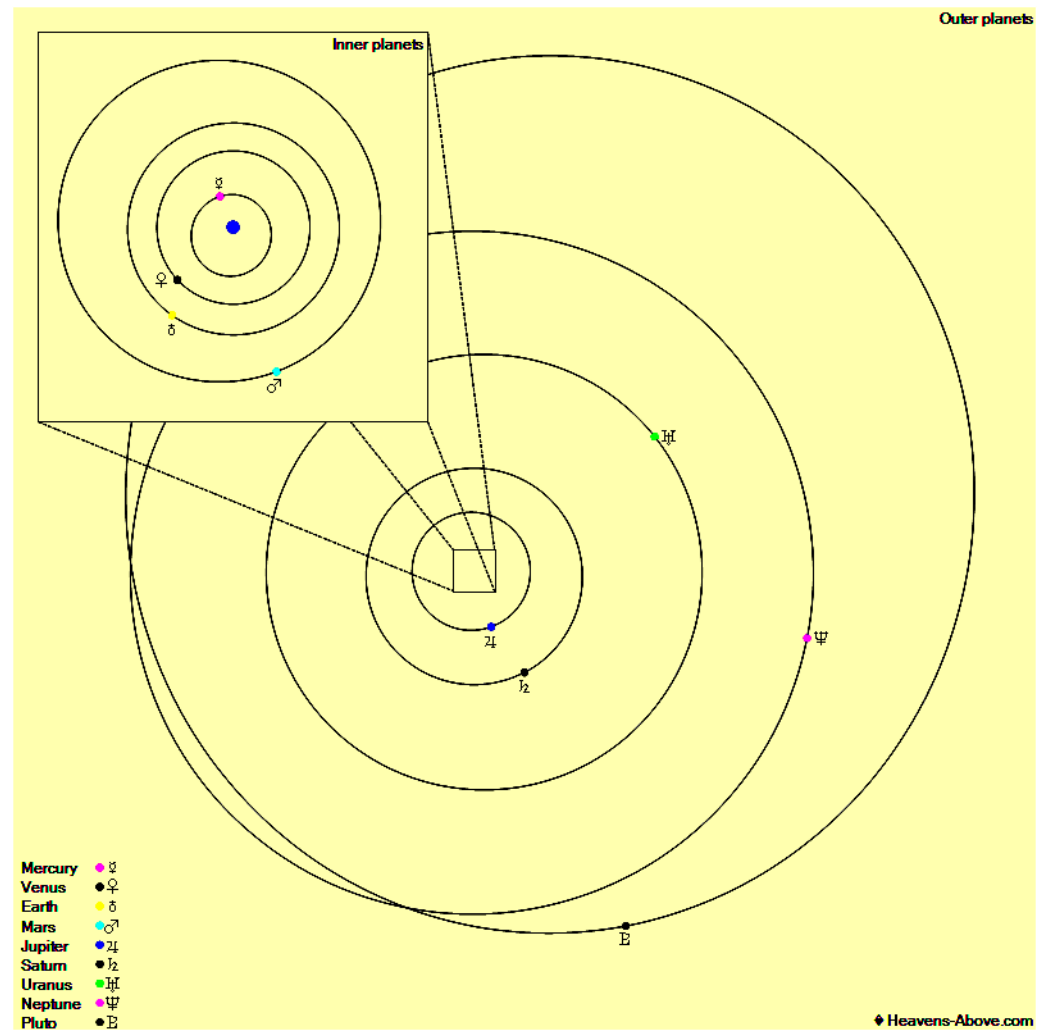

The Planets, mid month.

Mercury is in Taurus with a magnitude of -1.1, a phase of 85%, and a diameter of 6". It rises at 04:32, transits at 12:52, and sets at 21:14. It is visible low in the west after sunset.

Venus is in Taurus with a magnitude of -4.4, a phase of 11%, and a diameter of 49". It rises at 05:02, transits at 13:53, and sets at 22:44. It is visible low in the west after sunset.

Mars is in Aquarius with a magnitude of +0.2, a phase of 85%, and a diameter of 8". It rises at 01:53, transits at 06:48, and sets at 11:43. It is visible in the morning sky.

Jupiter is in Sagittarius with a magnitude of -2.5 and a diameter of 43". It rises at 00:24, transits at 04:29, and sets at 08:34. It is visible in the morning sky.

Saturn is in Capricornus with a magnitude of +0.5 and a diameter of 17". It rises at 00:36, transits at 04:49, and sets at 09:01. It is visible in the morning sky.

Uranus is in Aries with a magnitude of +5.9 and a diameter of 3". It rises at 03:36, transits at 10:52, and sets at 18:09. It is visible low in the east before sunrise.

Neptune is in Aquarius with a magnitude of +7.9 and a diameter of 2". It rises at 02:20, transits at 07:58, and sets at 13:36. It is visible in the morning sky.