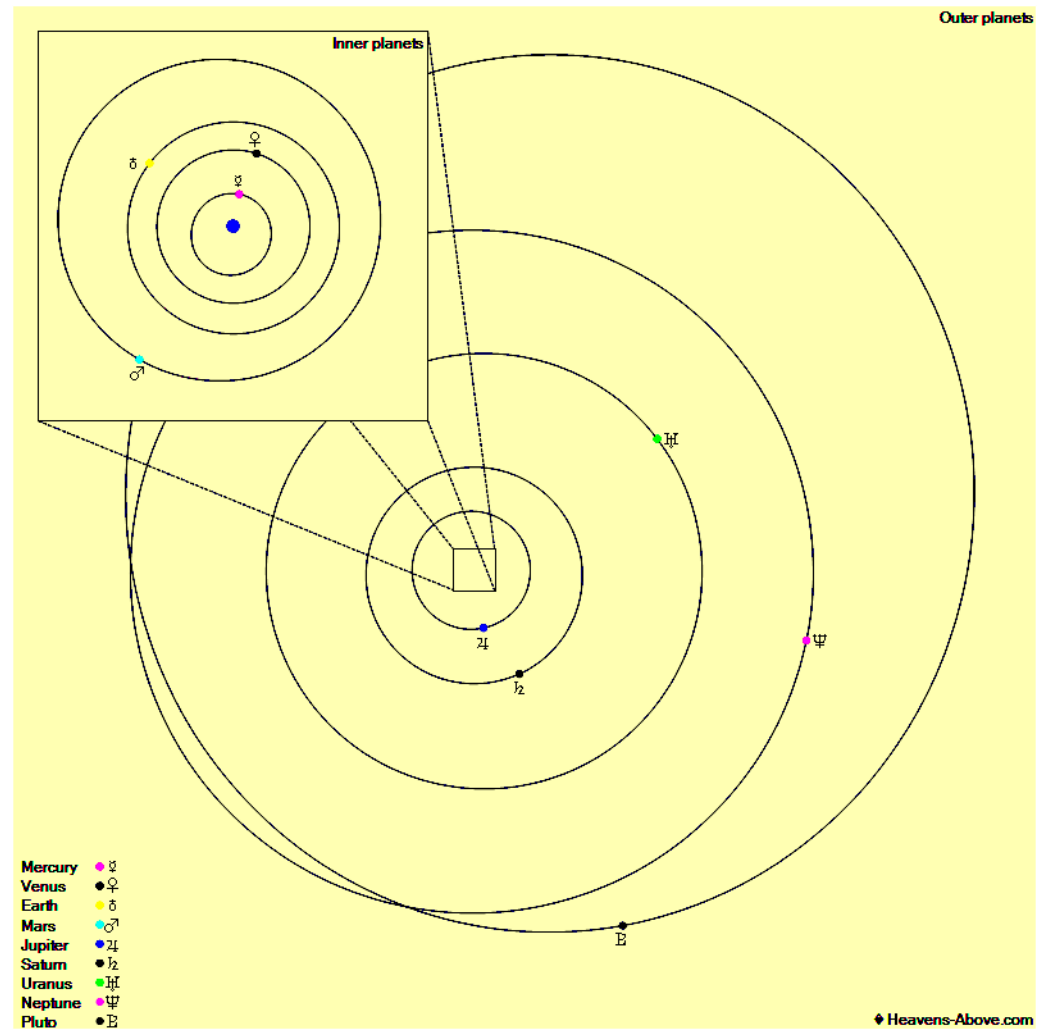

The Planets, mid month.

Mercury is in Aquarius with a magnitude of +0.6, a phase of 38%, and a diameter of 9". It rises at 05:34, transits at 10:37, and sets at 15:40. It is visible low in the east before sunrise.

Venus is in Aries with a magnitude of -4.3, a phase of 56%, and a diameter of 21". It rises at 07:23, transits at 15:03, and sets at 22:44. It is visible in the evening sky.

Mars is in Sagittarius with a magnitude of +1.0, a phase of 90%, and a diameter of 6". It rises at 04:02, transits at 07:55, and sets at 11:49. It is visible in the morning sky.

Jupiter is in Sagittarius with a magnitude of -2.0 and a diameter of 35". It rises at 04:07, transits at 08:07, and sets at 12:07. It is visible in the morning sky.

Saturn is in Sagittarius with a magnitude of +0.7 and a diameter of 16". It rises at 04:29, transits at 08:38, and sets at 12:47. It is visible in the morning sky.

Uranus is in Aries with a magnitude of +5.9 and a diameter of 3". It rises at 07:30, transits at 14:39, and sets at 21:49. It is visible in the evening sky.

Neptune is in Aquarius with a magnitude of +8.0 and a diameter of 2". It rises at 06:16, transits at 11:51, and sets at 17:25. It is currently too close to the Sun to be observed.