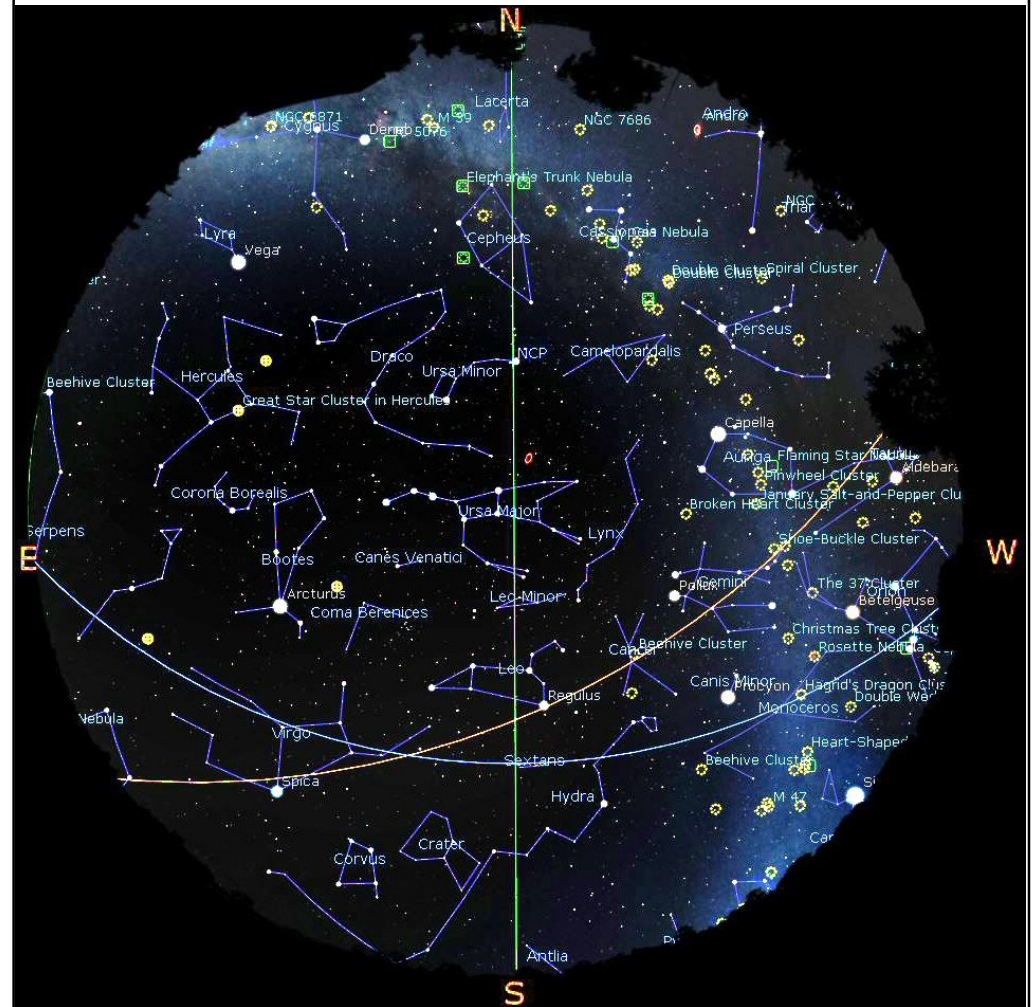

Rugby & District Astronomical Society

Sky Notes

by Chris Longthorn

March 2020, no 125

The night sky at 23:00 U.T.C., March 15th 2020