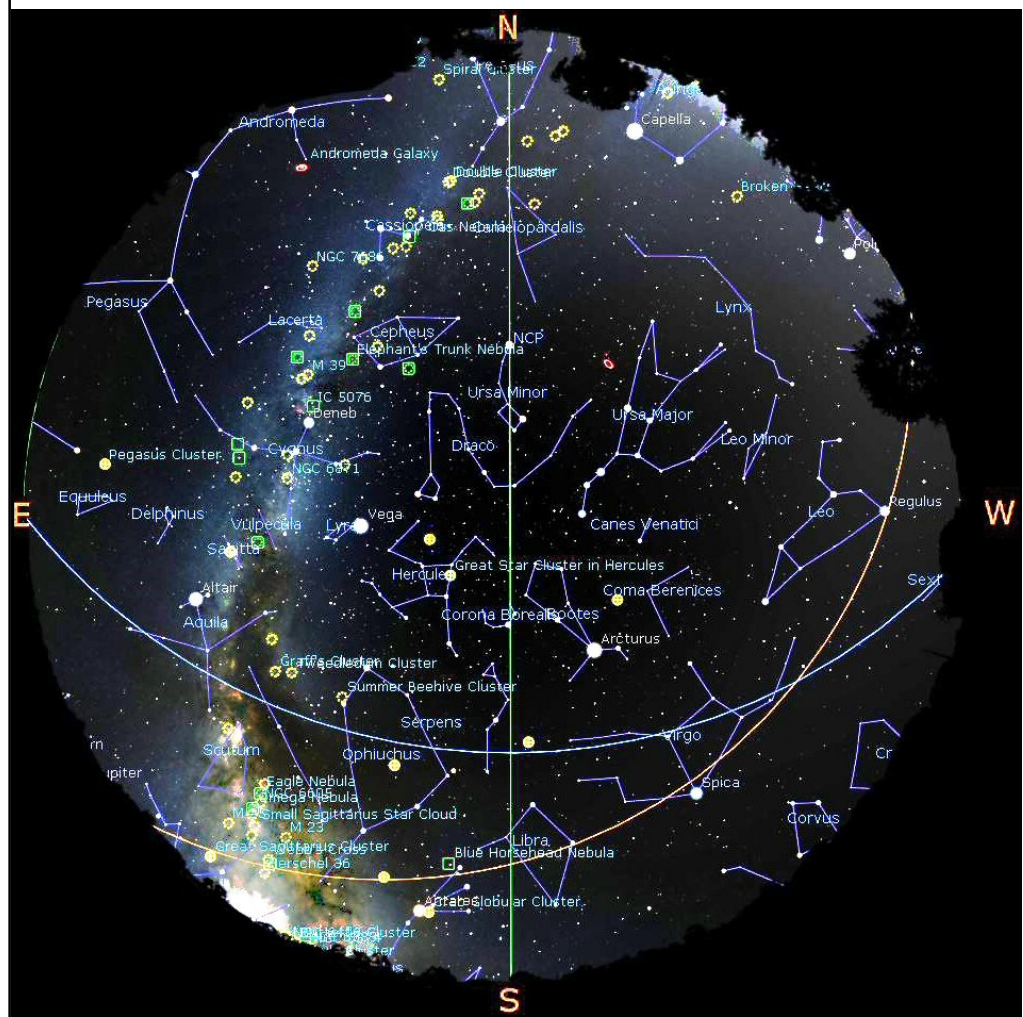

Rugby & District Astronomical Society

Sky Notes

by Chris Longthorn

June 2020, no 128

The night sky at 23:00 U.T.C., June 15th 2020