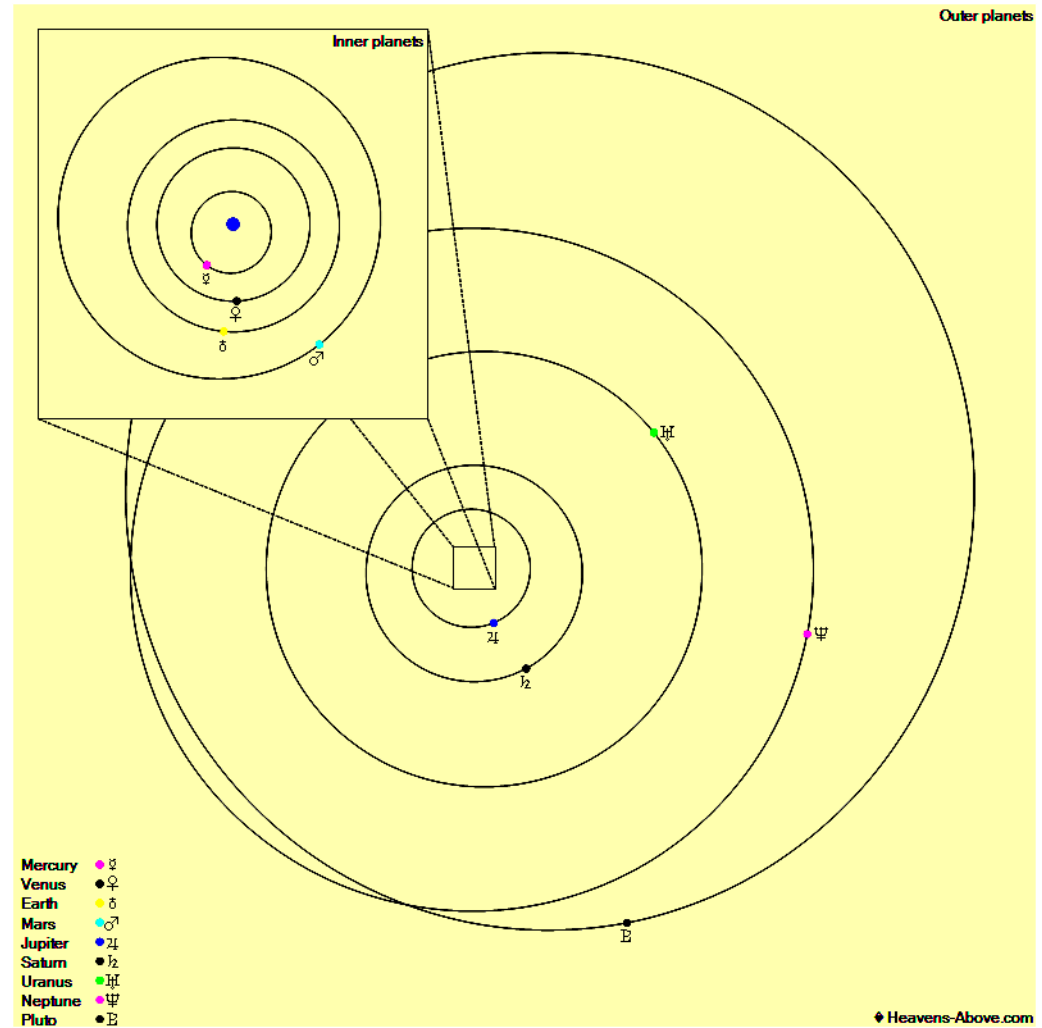

The Planets, mid month.

Mercury is in Gemini with a magnitude of +1.9, a phase of 16%, and a diameter of 10". It rises at 05:20, transits at 13:31, and sets at 21:40. It is visible low in the west after sunset.

Venus is in Taurus with a magnitude of -4.2, a phase of 5%, and a diameter of 54". It rises at 02:59, transits at 10:52, and sets at 18:43. It is visible low in the east before sunrise.

Mars is in Aquarius with a magnitude of -0.2, a phase of 84%, and a diameter of 10". It rises at 00:31, transits at 06:04, and sets at 11:38. It is visible in the morning sky.

Jupiter is in Sagittarius with a magnitude of -2.6 and a diameter of 46". It transits at 02:21, sets at 06:24, and rises again at 22:14. It is well placed for observation throughout the night.

Saturn is in Capricornus with a magnitude of +0.3 and a diameter of 18". It transits at 02:43, sets at 06:53, and rises again at 22:28. It is well placed for observation throughout the night.

Uranus is in Aries with a magnitude of +5.8 and a diameter of 3". It rises at 01:38, transits at 08:57, and sets at 16:16. It is visible in the morning sky.

Neptune is in Aquarius with a magnitude of +7.9 and a diameter of 2". It rises at 00:19, transits at 05:58, and sets at 11:37. It is visible in the morning sky.