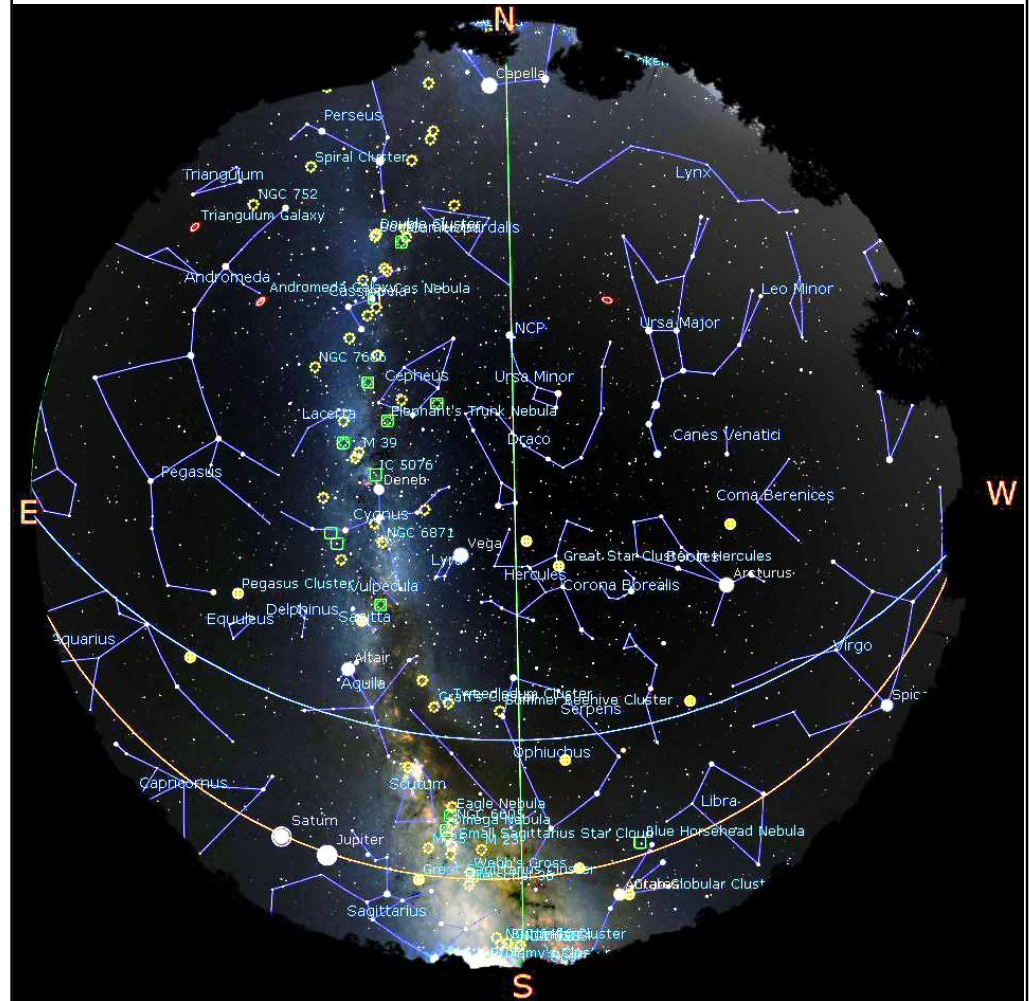

Rugby & District Astronomical Society

Sky Notes

by Chris Longthorn

July 2020, no 129

The night sky at 23:00 U.T.C., July 15th 2020