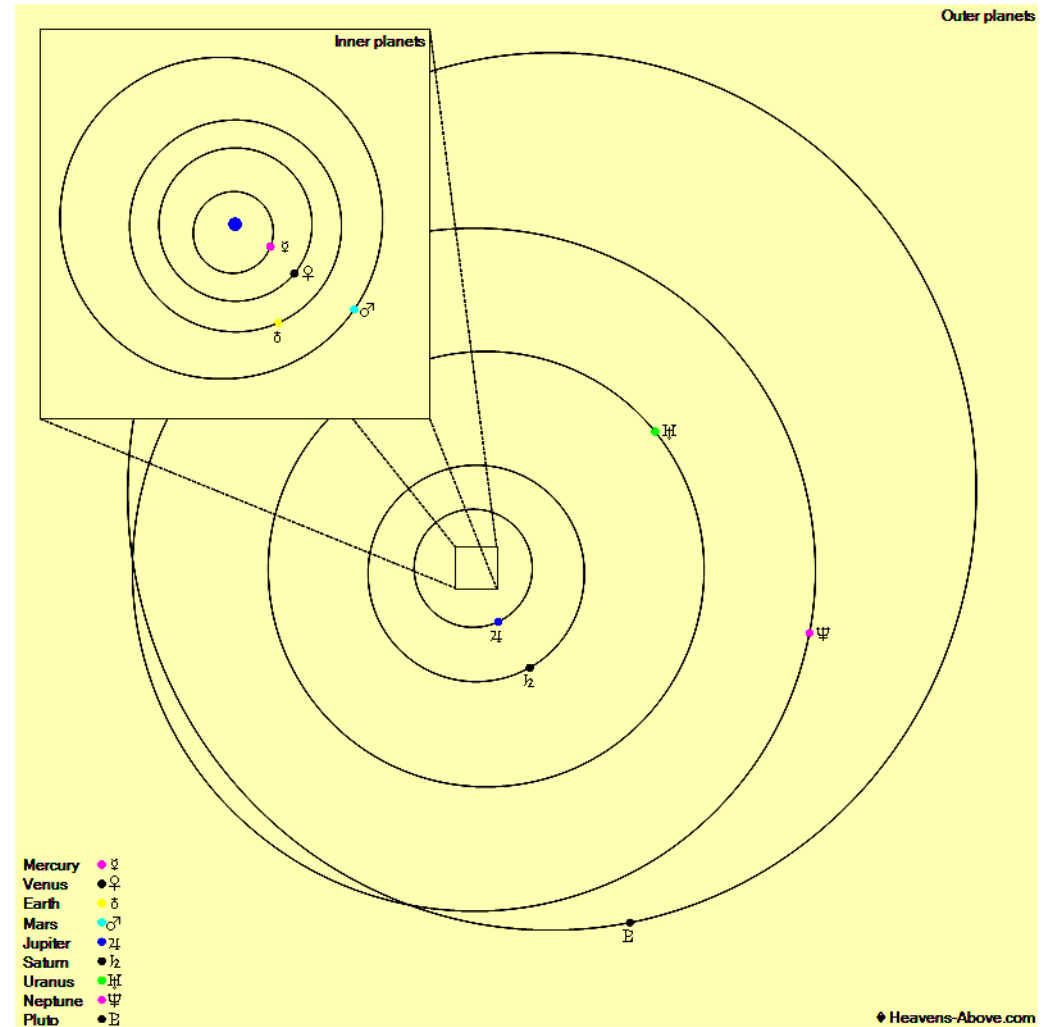

The Planets, mid month.

Mercury is in Gemini with a magnitude of +1.4, a phase of 20%, and a diameter of 9". It rises at 03:03, transits at 10:55, and sets at 18:48. It is visible low in the east before sunrise.

Venus is in Taurus with a magnitude of -4.5, a phase of 32%, and a diameter of 34". It rises at 01:33, transits at 09:15, and sets at 16:57. It is visible in the morning sky.

Mars is in Cetus with a magnitude of -0.8, a phase of 85%, and a diameter of 13". It transits at 05:13, sets at 11:20, and rises again at 23:03. It is visible in the morning sky.

Jupiter is in Sagittarius with a magnitude of -2.8 and a diameter of 48". It transits at 00:08, sets at 04:06, and rises again at 20:06. It is well placed for observation throughout the night.

Saturn is in Sagittarius with a magnitude of +0.1 and a diameter of 18". It transits at 00:37, sets at 04:44, and rises again at 20:25. It is well placed for observation throughout the night.

Uranus is in Aries with a magnitude of +5.8 and a diameter of 3". It transits at 07:03, sets at 14:24, and rises again at 23:38. It is visible in the morning sky.

Neptune is in Aquarius with a magnitude of +7.8 and a diameter of 2". It transits at 03:59, sets at 09:38, and rises again at 22:17. It is visible in the morning sky.