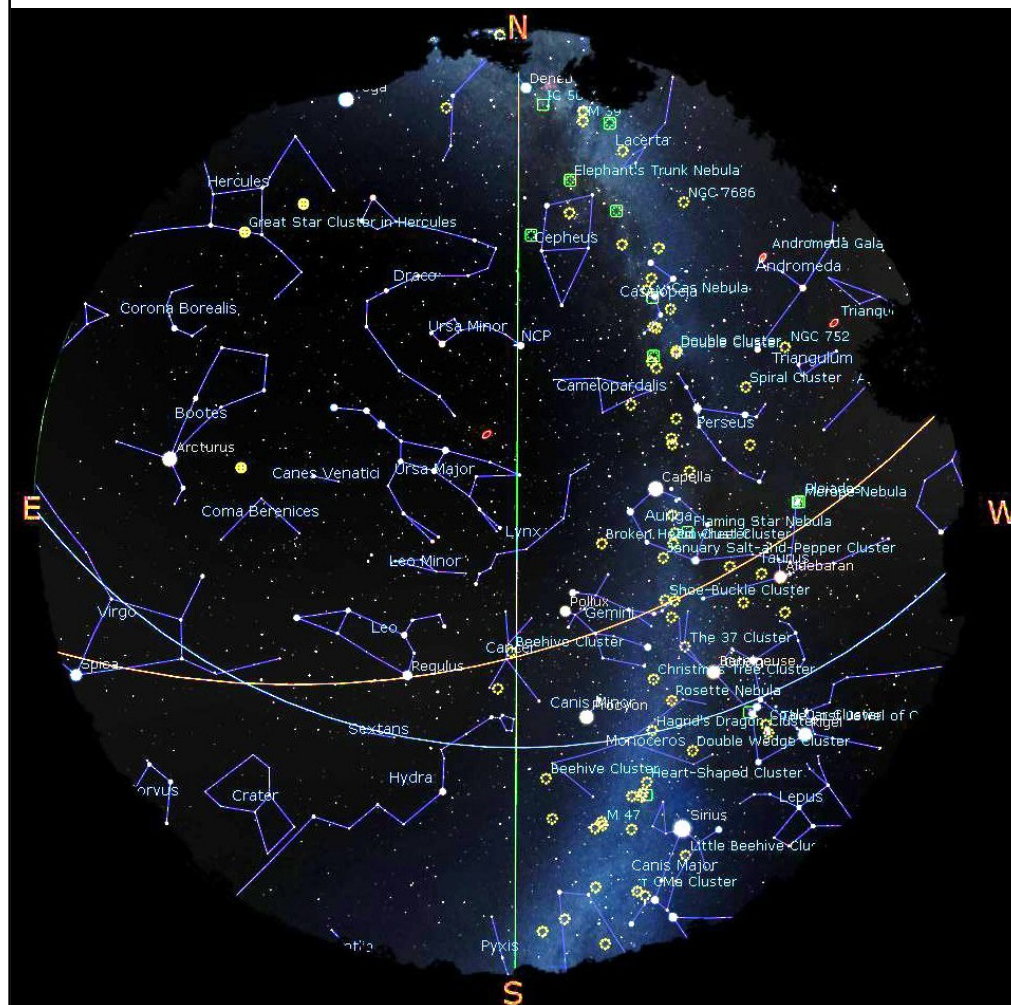

Rugby & District Astronomical Society

Sky Notes

by Chris Longthorn

February 2020, no 125

The night sky at 23:00 U.T.C., February 15th 2020