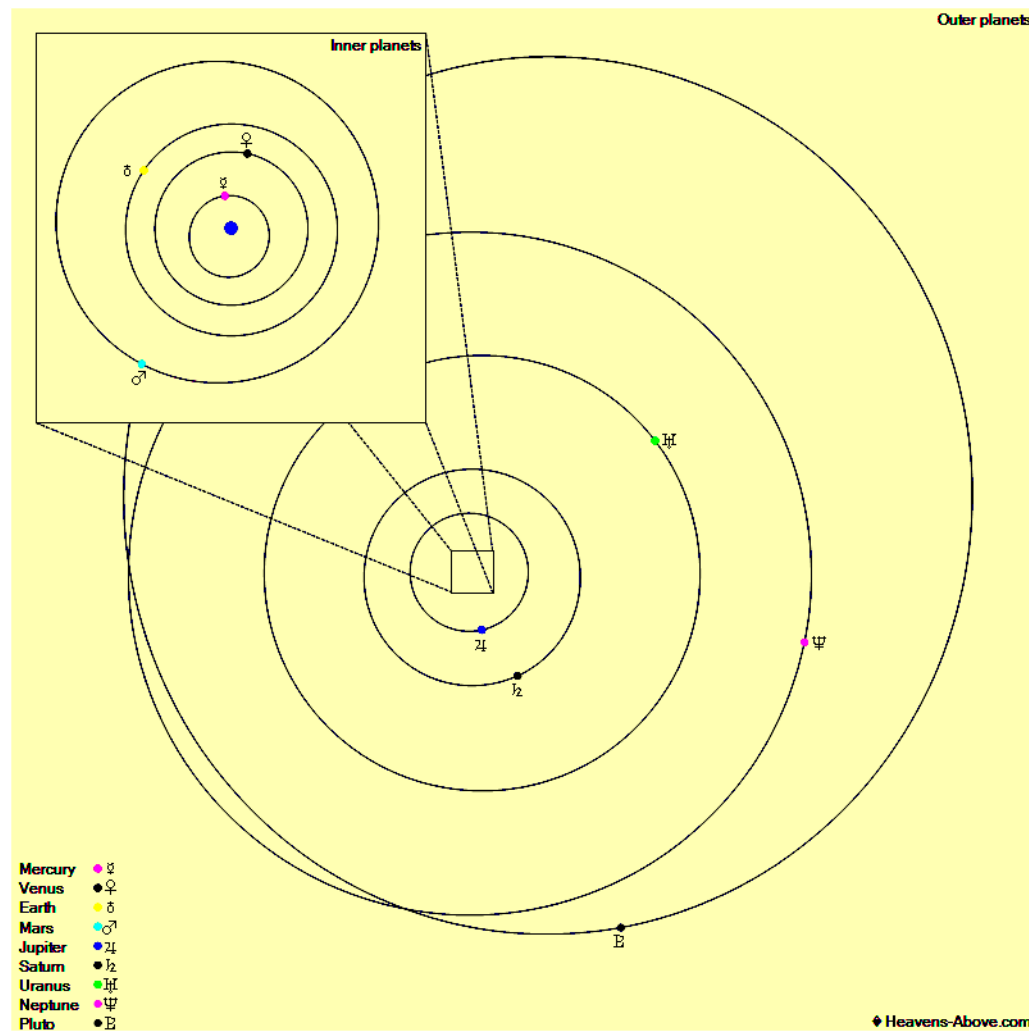

The Planets, mid month.

Mercury is in Aquarius with a magnitude of +0.5, a phase of 27%, and a diameter of 8". It rises at 07:41, transits at 13:18, and sets at 18:56. It is visible low in the west after sunset.

Venus is in Pisces with a magnitude of -4.2, a phase of 68%, and a diameter of 17". It rises at 08:36, transits at 14:58, and sets at 21:21. It is visible in the evening sky.

Mars is in Sagittarius with a magnitude of +1.2, a phase of 92%, and a diameter of 5". It rises at 04:36, transits at 08:22, and sets at 12:09. It is visible in the morning sky.

Jupiter is in Sagittarius with a magnitude of -1.9 and a diameter of 33". It rises at 05:43, transits at 09:38, and sets at 13:33. It is visible in the morning sky.

Saturn is in Sagittarius with a magnitude of +0.6 and a diameter of 15". It rises at 06:15, transits at 10:20, and sets at 14:26. It is visible in the morning sky.

Uranus is in Aries with a magnitude of +5.8 and a diameter of 3". It rises at 09:22, transits at 16:29, and sets at 23:37. It is visible in the evening sky.

Neptune is in Aquarius with a magnitude of +8.0 and a diameter of 2". It rises at 08:08, transits at 13:41, and sets at 19:13. It is visible low in the west after sunset.