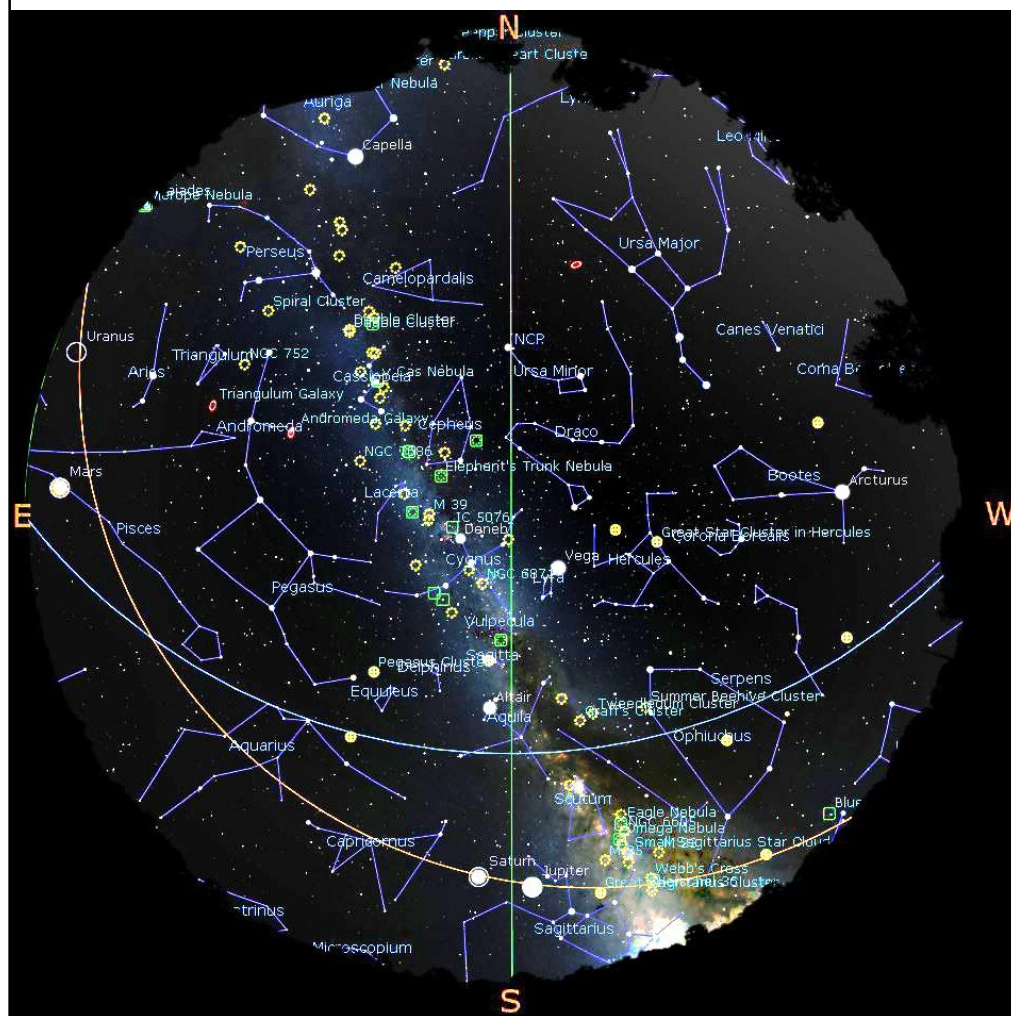

Rugby & District Astronomical Society

Sky Notes

by Chris Longthorn

August 2020, no 130

The night sky at 23:00 U.T.C., August 15th 2020