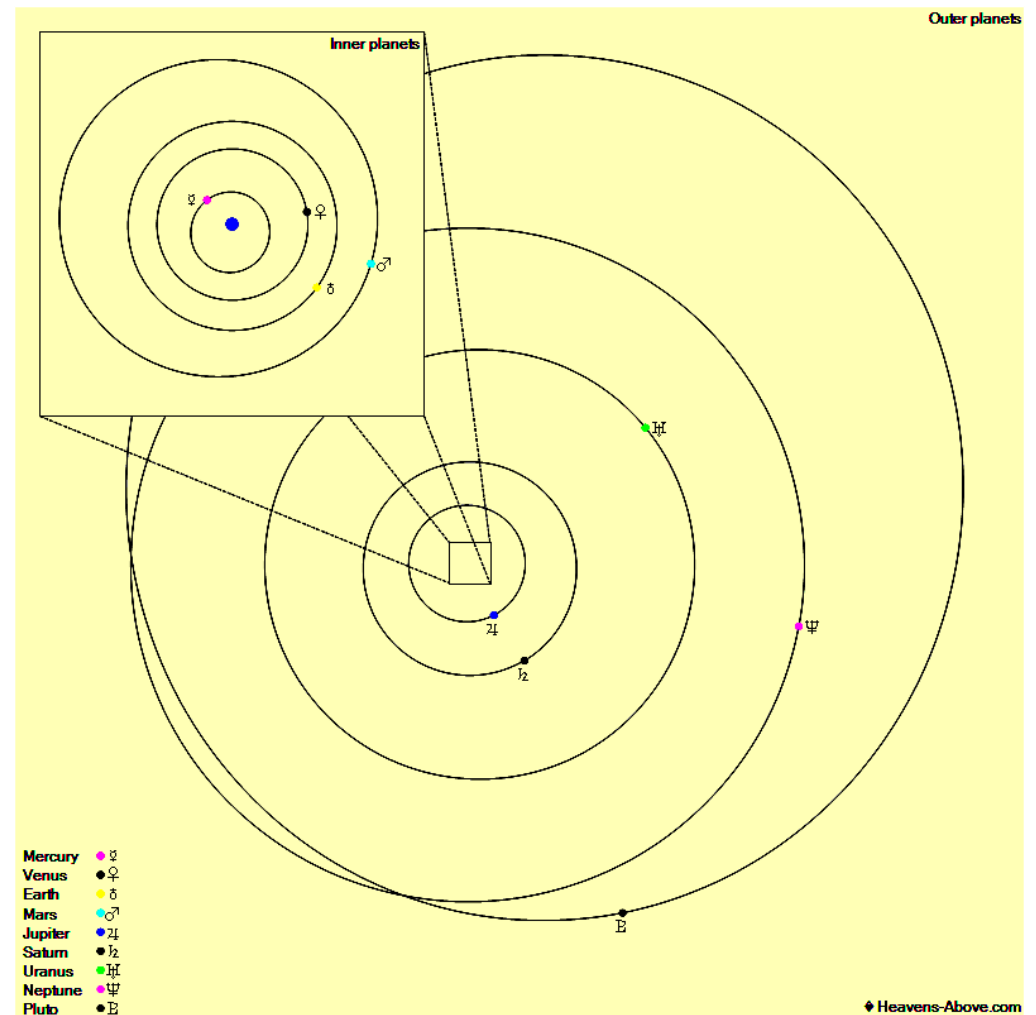

The Planets, mid month.

Mercury is in Leo with a magnitude of -1.9, a phase of 100%, and a diameter of 5". It rises at 04:28, transits at 12:03, and sets at 19:36. It is currently too close to the Sun to be observed.

Venus is in Gemini with a magnitude of -4.3, a phase of 52%, and a diameter of 23". It rises at 01:02, transits at 08:59, and sets at 16:57. It is visible in the morning sky.

Mars is in Pisces with a magnitude of -1.4, a phase of 89%, and a diameter of 17". It transits at 04:03, sets at 10:34, and rises again at 21:29. It is visible in the morning sky.

Jupiter is in Sagittarius with a magnitude of -2.6 and a diameter of 46". It sets at 01:45, rises again at 17:53, and transits at 21:47. It is well placed for observation throughout the night.

Saturn is in Sagittarius with a magnitude of +0.2 and a diameter of 18". It sets at 02:30, rises again at 18:18, and transits at 22:22. It is well placed for observation throughout the night.

Uranus is in Aries with a magnitude of +5.7 and a diameter of 4". It transits at 05:03, sets at 12:24, and rises again at 21:37. It is visible in the morning sky.

Neptune is in Aquarius with a magnitude of +7.8 and a diameter of 2". It transits at 01:55, sets at 07:33, and rises again at 20:14. It is well placed for observation throughout the night.