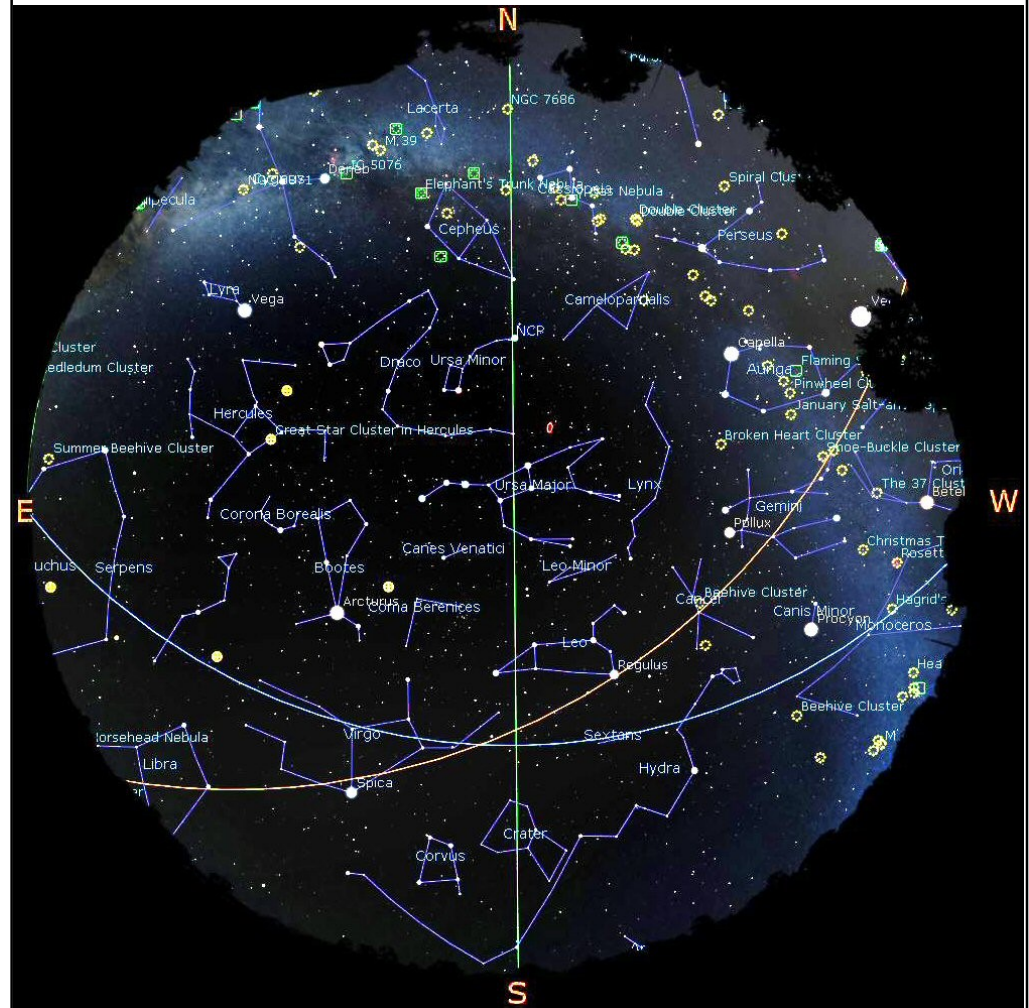

Rugby & District Astronomical Society

Sky Notes

by Chris Longthorn

April 2020, no 126

The night sky at 23:00 U.T.C., April 15th 2020