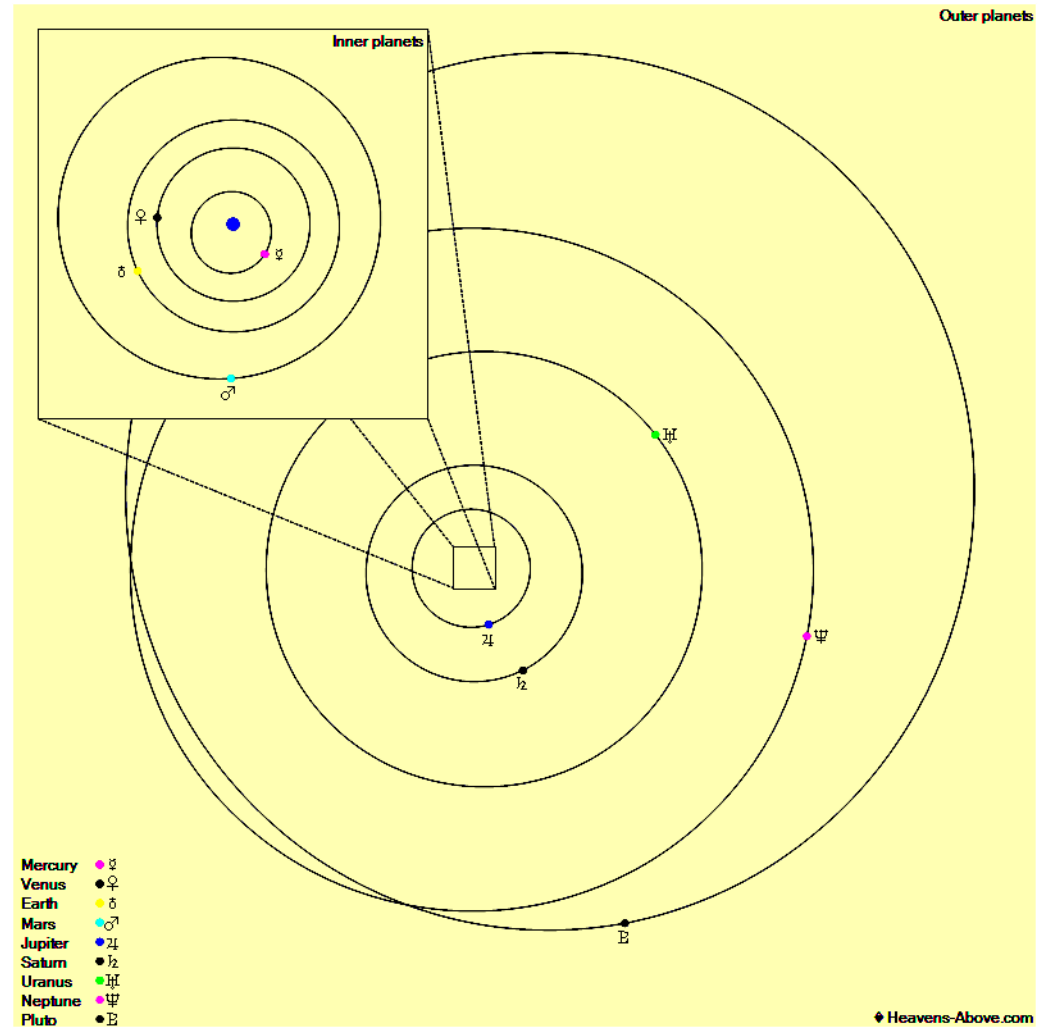

The Planets, mid month.

Mercury is in Cetus with a magnitude of -0.4, a phase of 81%, and a diameter of 6". It rises at 04:52, transits at 10:58, and sets at 17:06. It is visible low in the east before sunrise.

Venus is in Taurus with a magnitude of -4.5, a phase of 37%, and a diameter of 31". It rises at 06:14, transits at 14:58, and sets at 23:44. It is visible in the evening sky.

Mars is in Capricornus with a magnitude of +0.6, a phase of 87%, and a diameter of 7". It rises at 03:04, transits at 07:24, and sets at 11:44. It is visible in the morning sky.

Jupiter is in Sagittarius with a magnitude of -2.2 and a diameter of 39". It rises at 02:17, transits at 06:21, and sets at 10:26. It is visible in the morning sky.

Saturn is in Capricornus with a magnitude of +0.6 and a diameter of 16". It rises at 02:33, transits at 06:44, and sets at 10:56. It is visible in the morning sky.

Uranus is in Aries with a magnitude of +5.9 and a diameter of 3". It rises at 05:31, transits at 12:44, and sets at 19:57. It is visible low in the west after sunset.

Neptune is in Aquarius with a magnitude of +7.9 and a diameter of 2". It rises at 04:16, transits at 09:53, and sets at 15:30. It is visible in the morning sky.