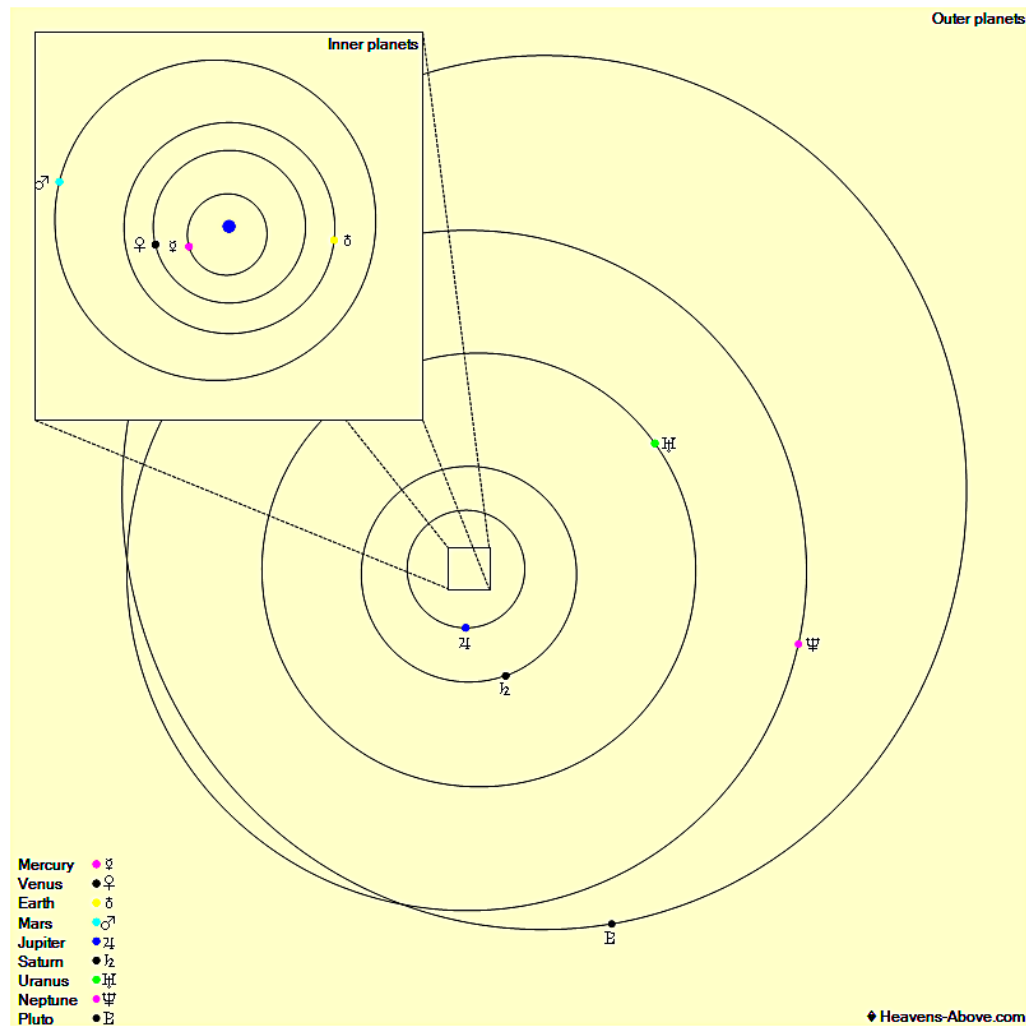

## The Planets, mid month.

**Mercury** is in Virgo with a magnitude of -0.8, a phase of 96%, and a diameter of 5". It rises at 06:33, transits at 12:37, and sets at 18:40. It is visible low in the west after sunset.

**Venus** is in Virgo with a magnitude of -3.9, a phase of 99%, and a diameter of 10". It rises at 06:27, transits at 12:35, and sets at 18:42. It is visible low in the west after sunset.

**Mars** is in Leo with a magnitude of +1.8, a phase of 100%, and a diameter of 4". It rises at 05:13, transits at 11:46, and sets at 18:19. It is currently too close to the Sun to be observed.

**Jupiter** is in Ophiuchus with a magnitude of -2.1 and a diameter of 37". It rises at 13:34, transits at 17:28, and sets at 21:23. It is visible in the evening sky.

**Saturn** is in Sagittarius with a magnitude of +0.4 and a diameter of 17". It rises at 15:33, transits at 19:28, and sets at 23:22. It is visible in the evening sky.

**Uranus** is in Aries with a magnitude of +5.7 and a diameter of 4". It transits at 02:46, sets at 09:59, and rises again at 19:29. It is well placed for observation throughout the night.

**Neptune** is in Aquarius with a magnitude of +7.8 and a diameter of 2". It sets at 05:16, rises again at 18:10, and transits at 23:41. It is well placed for observation throughout the night.