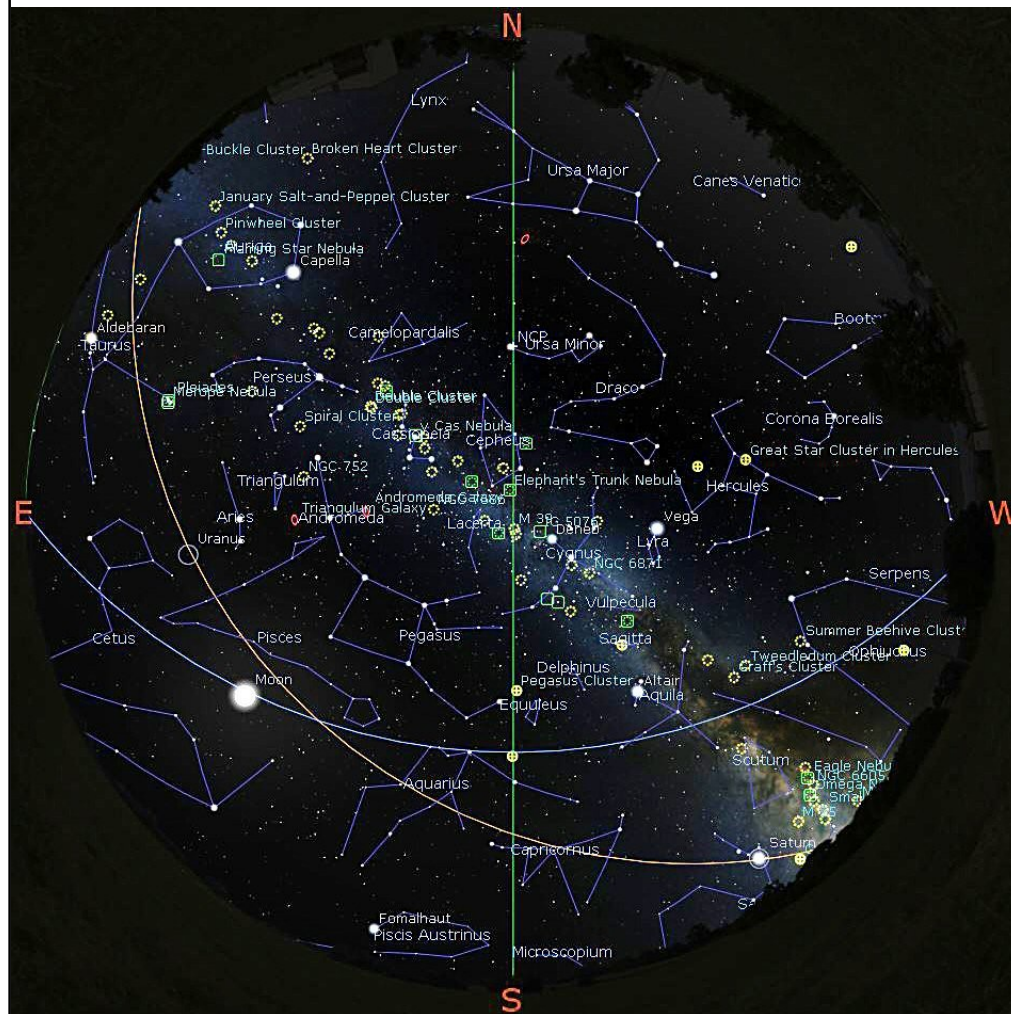

Rugby & District Astronomical Society

Sky Notes

by Chris Longthorn

September 2019, no 120

The night sky at 23:00 U.T.C., September 15th 2019