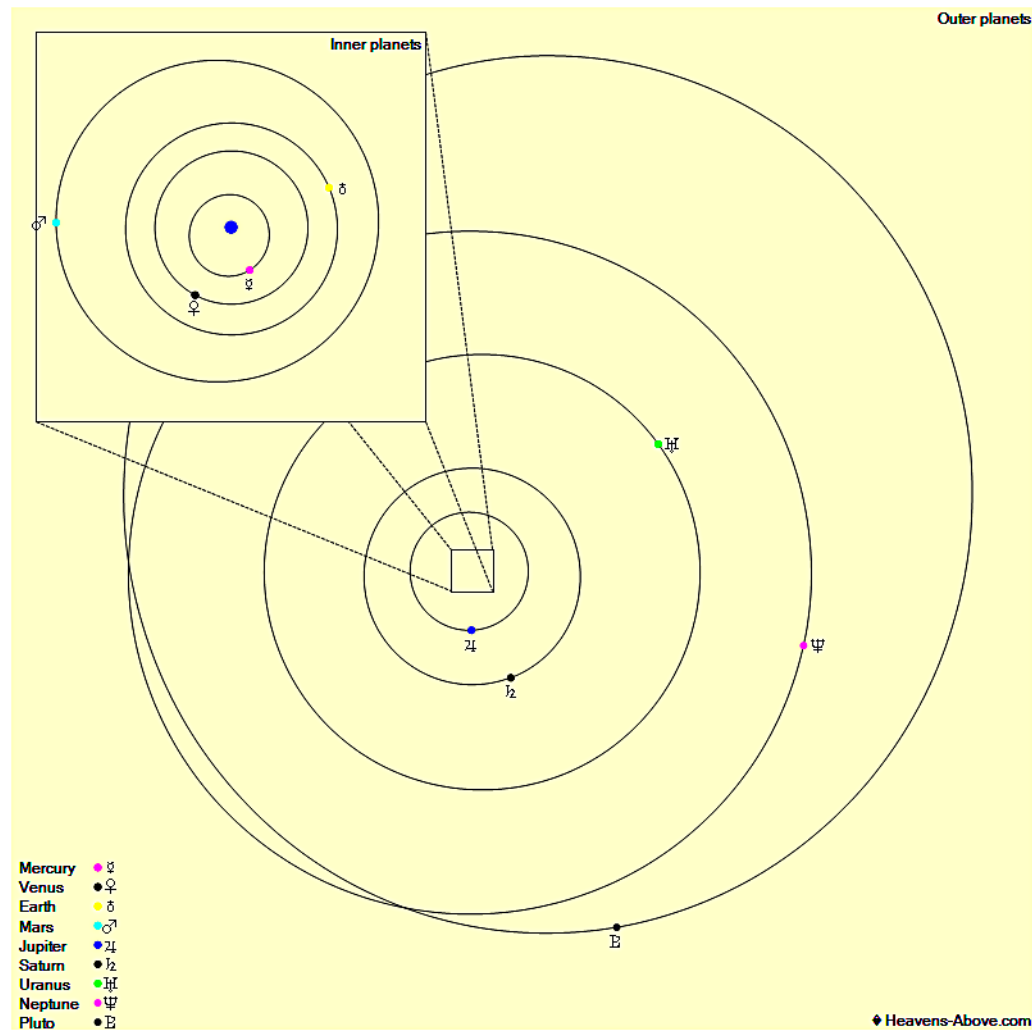

The Planets, mid month.

Mercury is in Libra with a magnitude of -0.1, a phase of 69%, and a diameter of 6". It rises at 09:02, transits at 13:21, and sets at 17:38. It is visible low in the west after sunset.

Venus is in Libra with a magnitude of -3.9, a phase of 96%, and a diameter of 10". It rises at 08:05, transits at 12:55, and sets at 17:44. It is visible low in the west after sunset.

Mars is in Virgo with a magnitude of +1.8, a phase of 99%, and a diameter of 4". It rises at 05:05, transits at 10:59, and sets at 16:51. It is visible low in the east before sunrise.

Jupiter is in Ophiuchus with a magnitude of -2.0 and a diameter of 34". It rises at 11:56, transits at 15:48, and sets at 19:40. It is visible in the evening sky.

Saturn is in Sagittarius with a magnitude of +0.5 and a diameter of 16". It rises at 13:38, transits at 17:32, and sets at 21:27. It is visible in the evening sky.

Uranus is in Aries with a magnitude of +5.7 and a diameter of 4". It transits at 00:44, sets at 07:55, and rises again at 17:29. It is well placed for observation throughout the night.

Neptune is in Aquarius with a magnitude of +7.8 and a diameter of 2". It sets at 03:14, rises again at 16:10, and transits at 21:40. It is well placed for observation throughout the night.