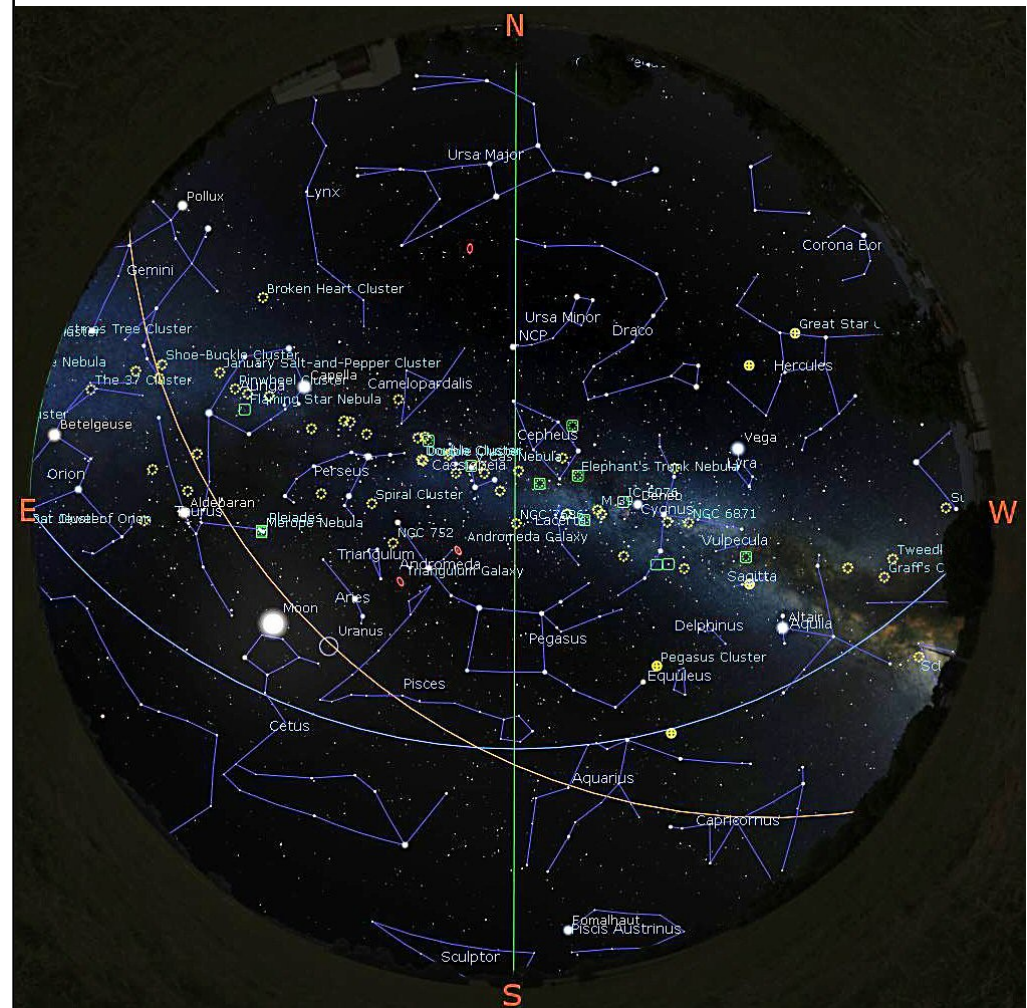

Rugby & District Astronomical Society

Sky Notes

by Chris Longthorn

October 2019, no 121

The night sky at 23:00 U.T.C., October 15th 2019