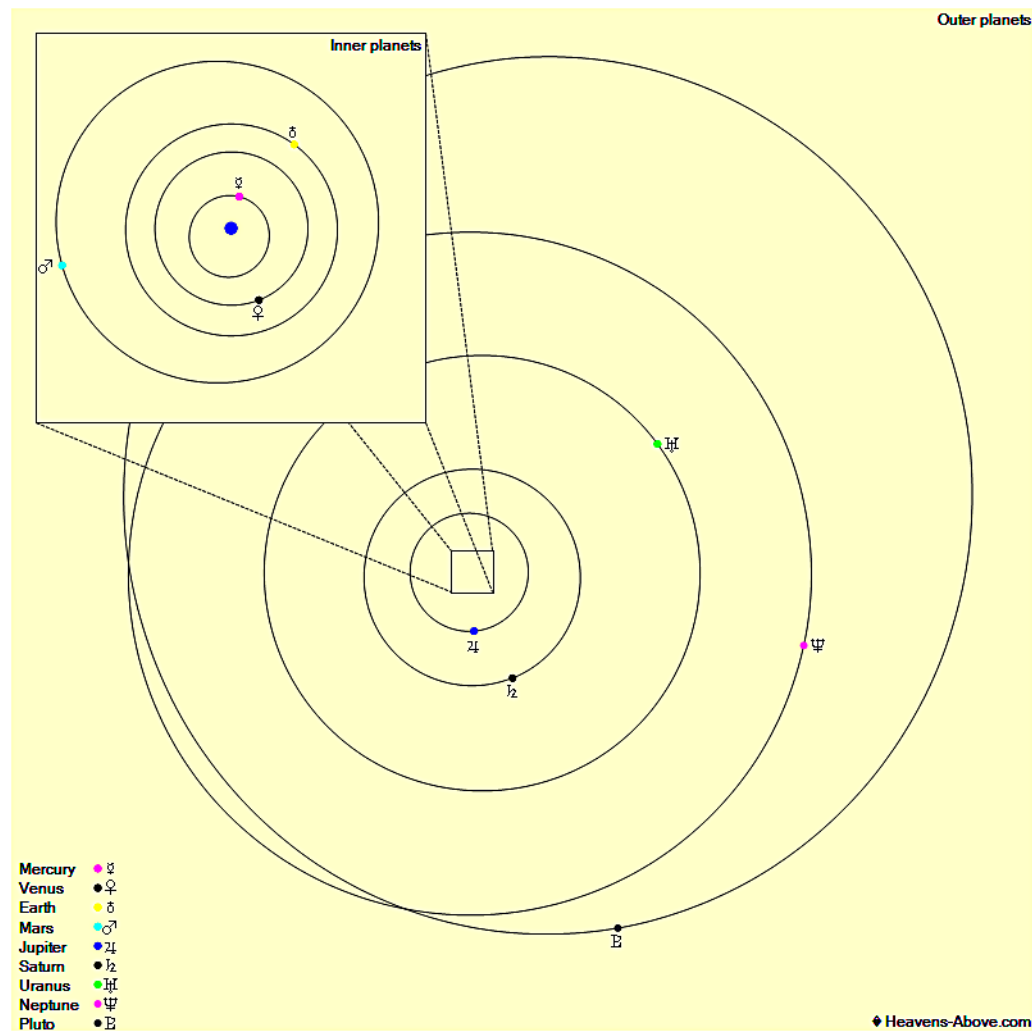

The Planets, mid month.

Mercury is in Libra with a magnitude of +2.4, a phase of 8%, and a diameter of 9". It rises at 06:36, transits at 11:17, and sets at 15:59. It is visible low in the east before sunrise.

Venus is in Ophiuchus with a magnitude of -3.9, a phase of 91%, and a diameter of 11". It rises at 09:45, transits at 13:31, and sets at 17:17. It is visible low in the west after sunset.

Mars is in Virgo with a magnitude of +1.8, a phase of 98%, and a diameter of 4". It rises at 05:00, transits at 10:11, and sets at 15:22. It is visible low in the east before sunrise.

Jupiter is in Ophiuchus with a magnitude of -1.9 and a diameter of 33". It rises at 10:22, transits at 14:11, and sets at 18:01. It is visible in the evening sky.

Saturn is in Sagittarius with a magnitude of +0.6 and a diameter of 16". It rises at 11:43, transits at 15:39, and sets at 19:35. It is visible in the evening sky.

Uranus is in Aries with a magnitude of +5.7 and a diameter of 4". It sets at 05:46, rises again at 15:25, and transits at 22:33. It is well placed for observation throughout the night.

Neptune is in Aquarius with a magnitude of +7.9 and a diameter of 2". It sets at 01:10, rises again at 14:08, and transits at 19:37. It is visible in the evening sky.