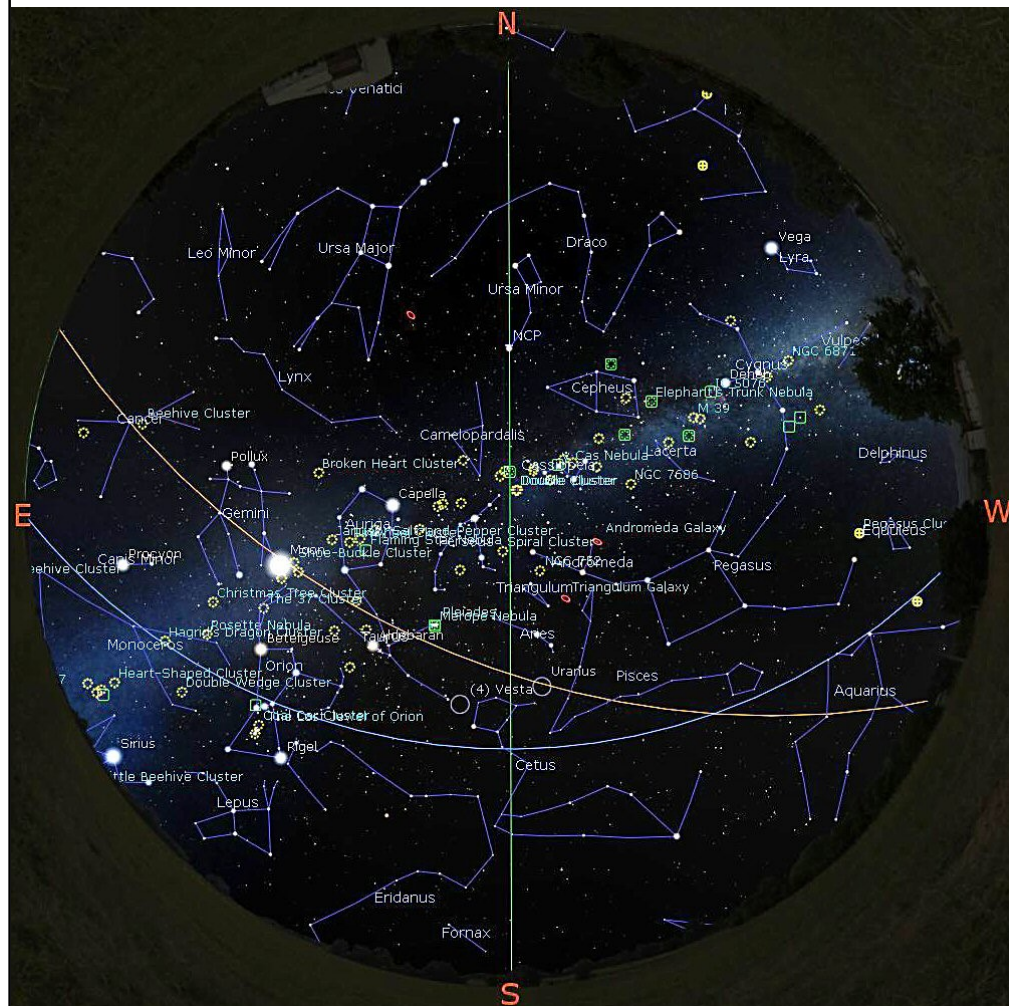

Rugby & District Astronomical Society

Sky Notes

by Chris Longthorn

November 2019, no 122

The night sky at 23:00 U.T.C., November 15th 2019