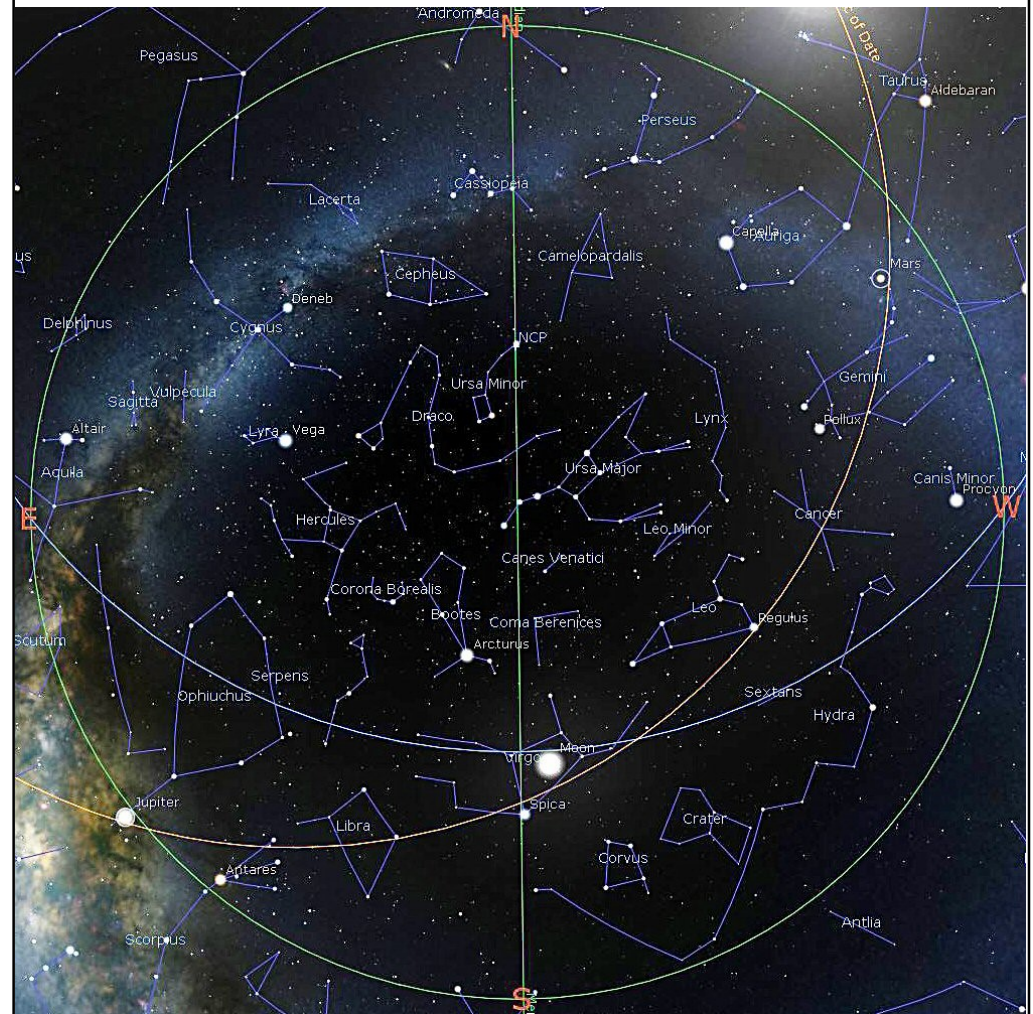

Rugby & District Astronomical Society

Sky Notes

by Chris Longthorn

May 2019, no 117

The night sky at 23:00 U.T.C., May 15th 2019