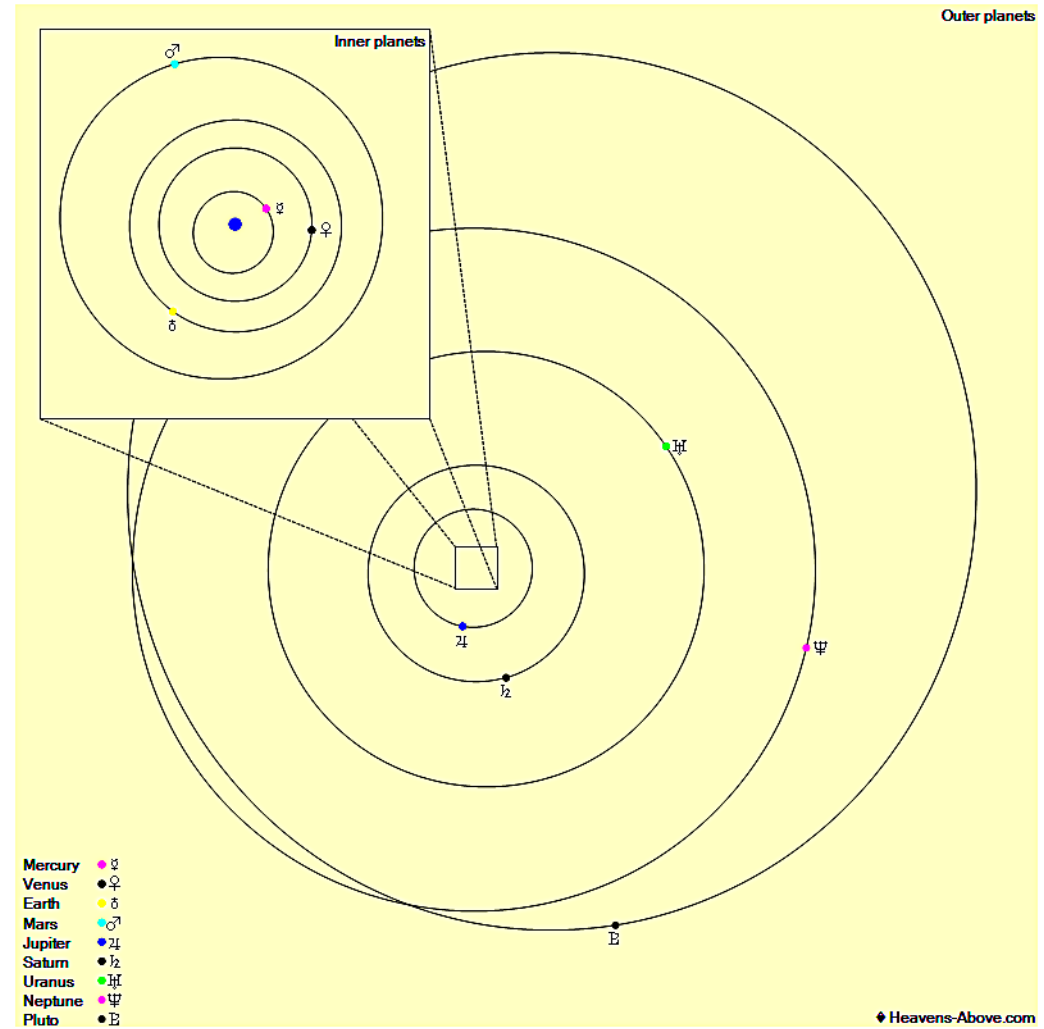

The Planets, mid month.

Mercury is in Aries with a magnitude of -1.6, a phase of 97%, and a diameter of 5". It rises at 04:00, transits at 11:33, and sets at 19:09. It is currently too close to the Sun to be observed.

Venus is in Pisces with a magnitude of -3.9, a phase of 91%, and a diameter of 11". It rises at 03:32, transits at 10:28, and sets at 17:25. It is visible low in the east before sunrise.

Mars is in Taurus with a magnitude of +1.7, a phase of 97%, and a diameter of 4". It rises at 06:02, transits at 14:32, and sets at 23:02. It is visible in the evening sky.

Jupiter is in Ophiuchus with a magnitude of -2.5 and a diameter of 45". It transits at 02:03, sets at 05:56, and rises again at 22:05. It is well placed for observation throughout the night.

Saturn is in Sagittarius with a magnitude of +0.4 and a diameter of 18". It rises at 00:01, transits at 04:02, and sets at 08:03. It is visible in the morning sky.

Uranus is in Aries with a magnitude of +5.9 and a diameter of 3". It rises at 03:32, transits at 10:41, and sets at 17:49. It is visible low in the east before sunrise.

Neptune is in Aquarius with a magnitude of +7.9 and a diameter of 2". It rises at 02:19, transits at 07:53, and sets at 13:27. It is visible in the morning sky.