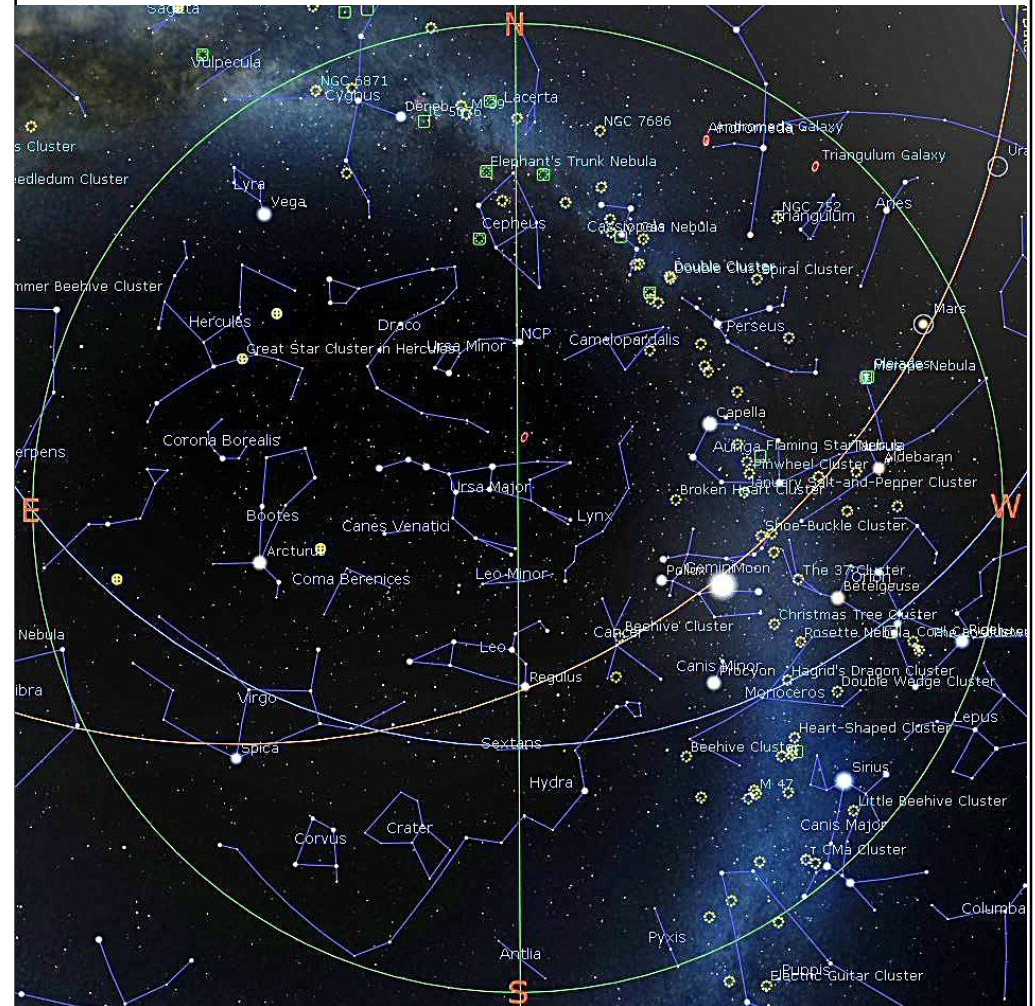

Rugby & District Astronomical Society

Sky Notes

by Chris Longthorn

March 2019, no 115

The night sky at 23:00 U.T.C., March 15th 2019