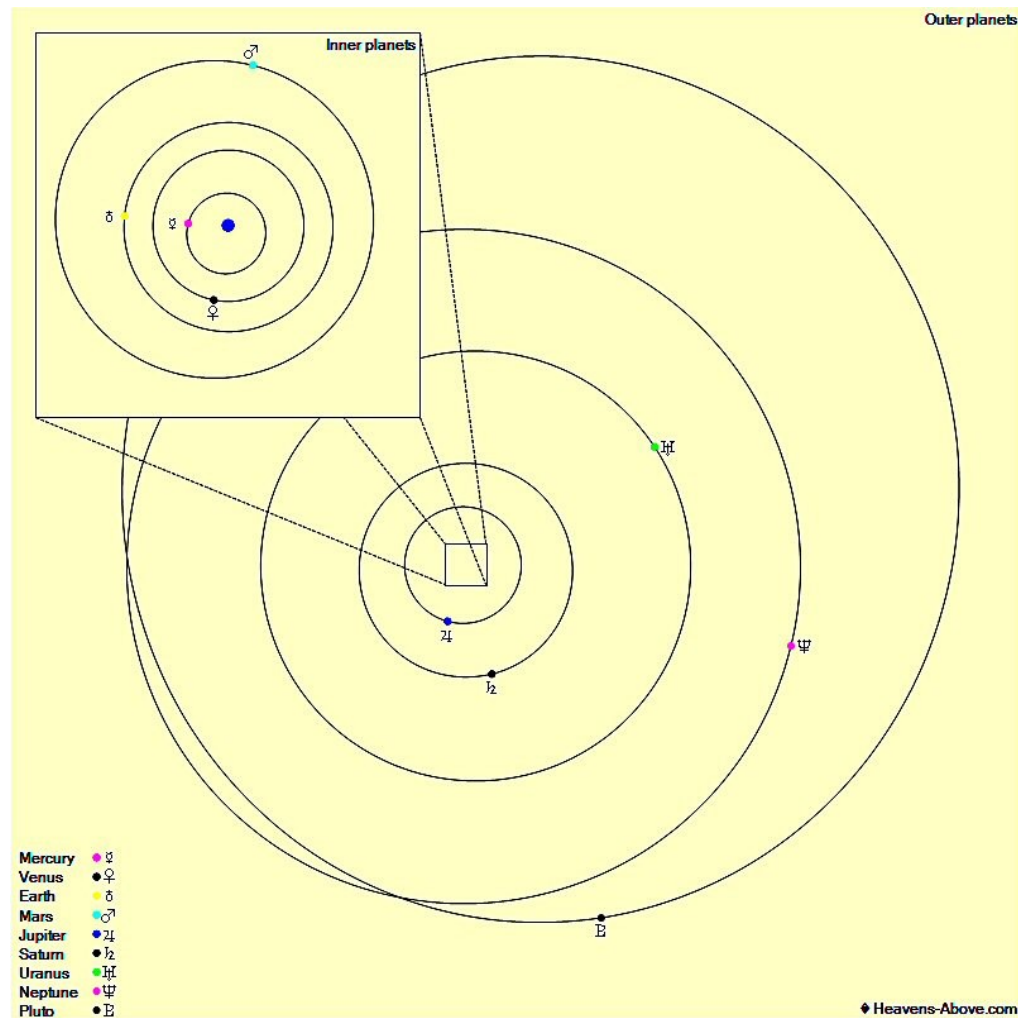

Mercury is in Pisces with a magnitude of +4.8, a phase of 1%, and a diameter of 11". It rises at 05:59, transits at 12:06, and sets at 18:10. It is currently too close to the Sun to be observed.

Venus is in Capricornus with a magnitude of -4.0, a phase of 77%, and a diameter of 14". It rises at 05:13, transits at 09:49, and sets at 14:27. It is visible in the morning sky.

Mars is in Aries with a magnitude of +1.3, a phase of 93%, and a diameter of 5". It rises at 07:55, transits at 15:41, and sets at 23:28. It is visible in the evening sky.

Jupiter is in Ophiuchus with a magnitude of -2.1 and a diameter of 38". It rises at 02:12, transits at 06:06, and sets at 09:59. It is visible in the morning sky.

Saturn is in Sagittarius with a magnitude of +0.6 and a diameter of 16". It rises at 03:56, transits at 07:56, and sets at 11:56. It is visible in the morning sky.

Uranus is in Aries with a magnitude of +5.9 and a diameter of 3". It rises at 07:25, transits at 14:28, and sets at 21:30. It is visible in the evening sky.

Neptune is in Aquarius with a magnitude of +8.0 and a diameter of 2". It rises at 06:15, transits at 11:46, and sets at 17:16. It is currently too close to the Sun to be observed.