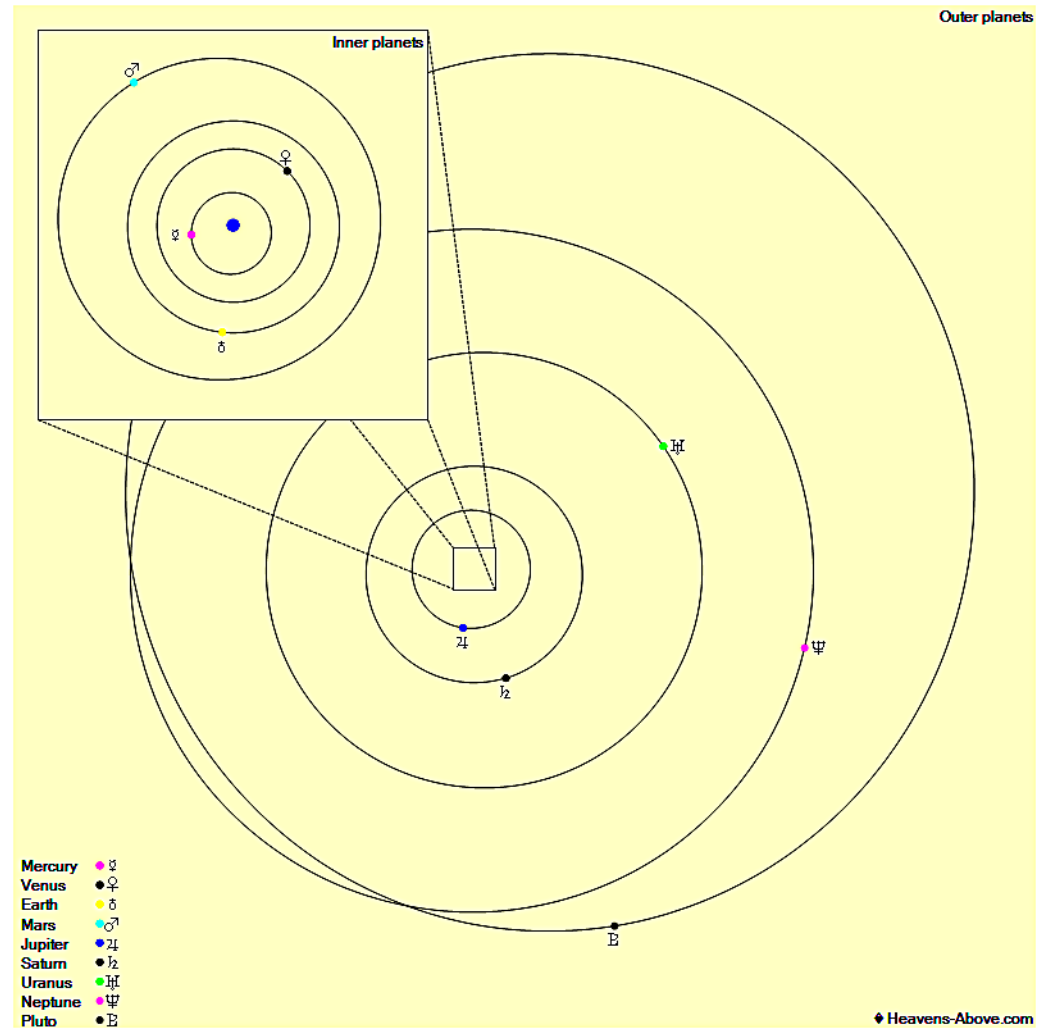

The Planets, mid month.

Mercury is in Gemini with a magnitude of +0.0, a phase of 54%, and a diameter of 7". It rises at 05:20, transits at 13:48, and sets at 22:14. It is visible low in the west after sunset.

Venus is in Taurus with a magnitude of -3.9, a phase of 96%, and a diameter of 10". It rises at 02:53, transits at 10:56, and sets at 19:00. It is visible low in the east before sunrise.

Mars is in Gemini with a magnitude of +1.8, a phase of 98%, and a diameter of 4". It rises at 05:37, transits at 13:56, and sets at 22:15. It is visible low in the west after sunset.

Jupiter is in Ophiuchus with a magnitude of -2.6 and a diameter of 46". It sets at 03:40, rises again at 19:46, and transits at 23:41. It is well placed for observation throughout the night.

Saturn is in Sagittarius with a magnitude of +0.2 and a diameter of 18". It transits at 01:55, sets at 05:54, and rises again at 21:51. It is well placed for observation throughout the night.

Uranus is in Aries with a magnitude of +5.8 and a diameter of 3". It rises at 01:33, transits at 08:45, and sets at 15:56. It is visible in the morning sky.

Neptune is in Aquarius with a magnitude of +7.9 and a diameter of 2". It rises at 00:18, transits at 05:52, and sets at 11:27. It is visible in the morning sky.