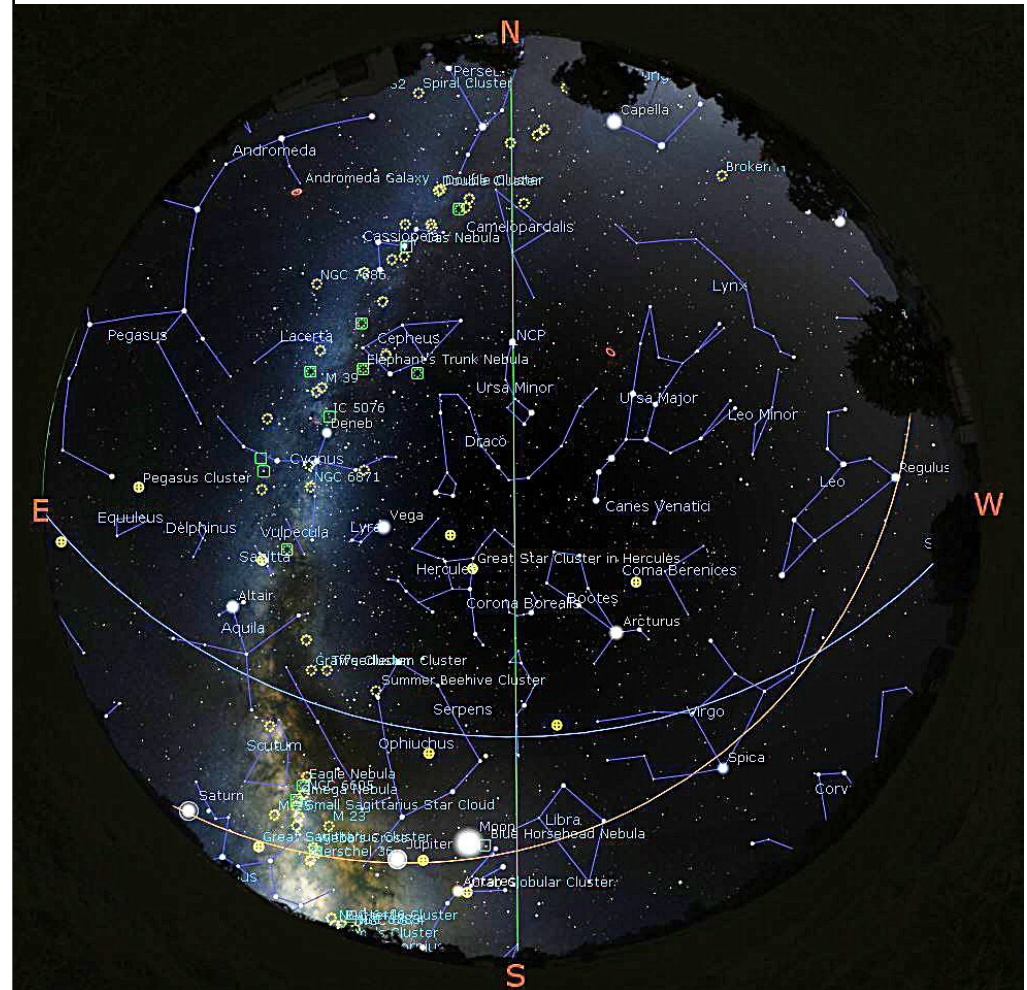

Rugby & District Astronomical Society

Sky Notes

by Chris Longthorn

June 2019, no 117

The night sky at 23:00 U.T.C., June 15th 2019