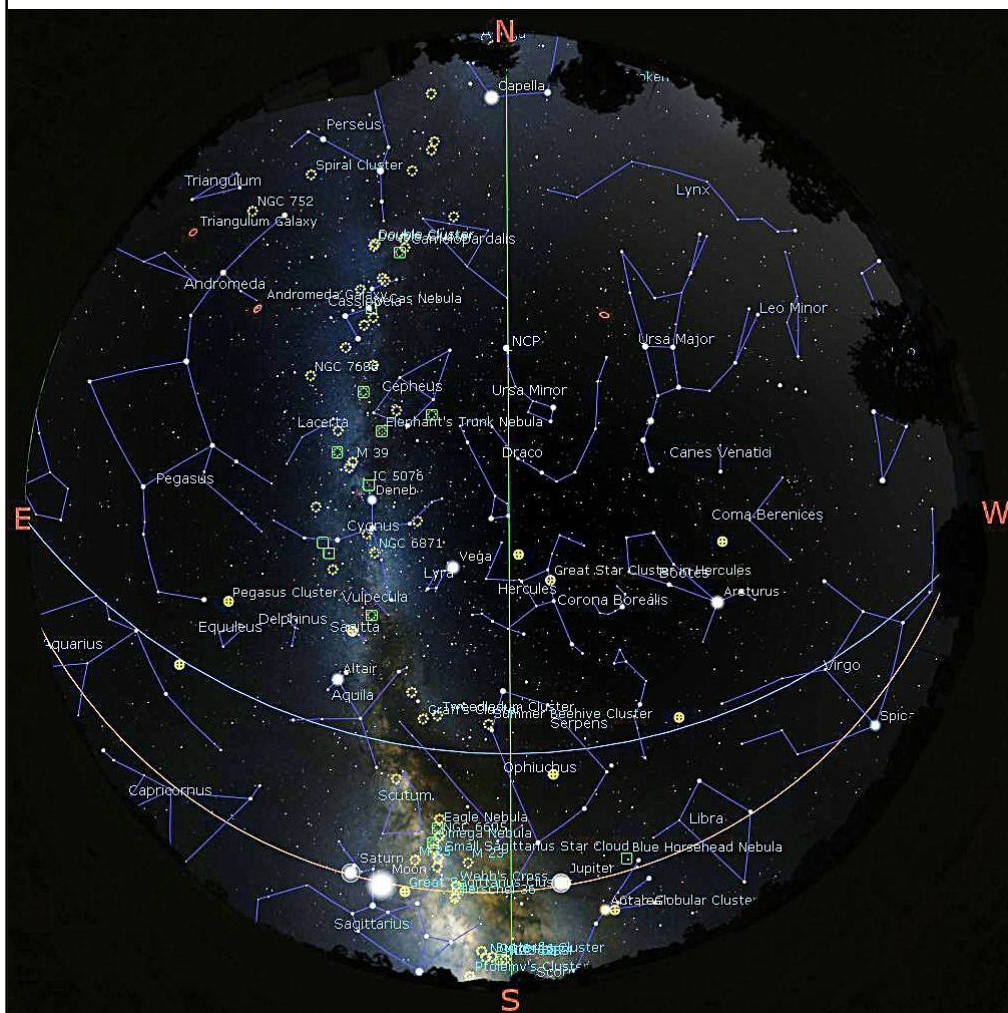

Rugby & District Astronomical Society

Sky Notes

by Chris Longthorn

July 2019, no 118

The night sky at 23:00 U.T.C., July 15th 2019