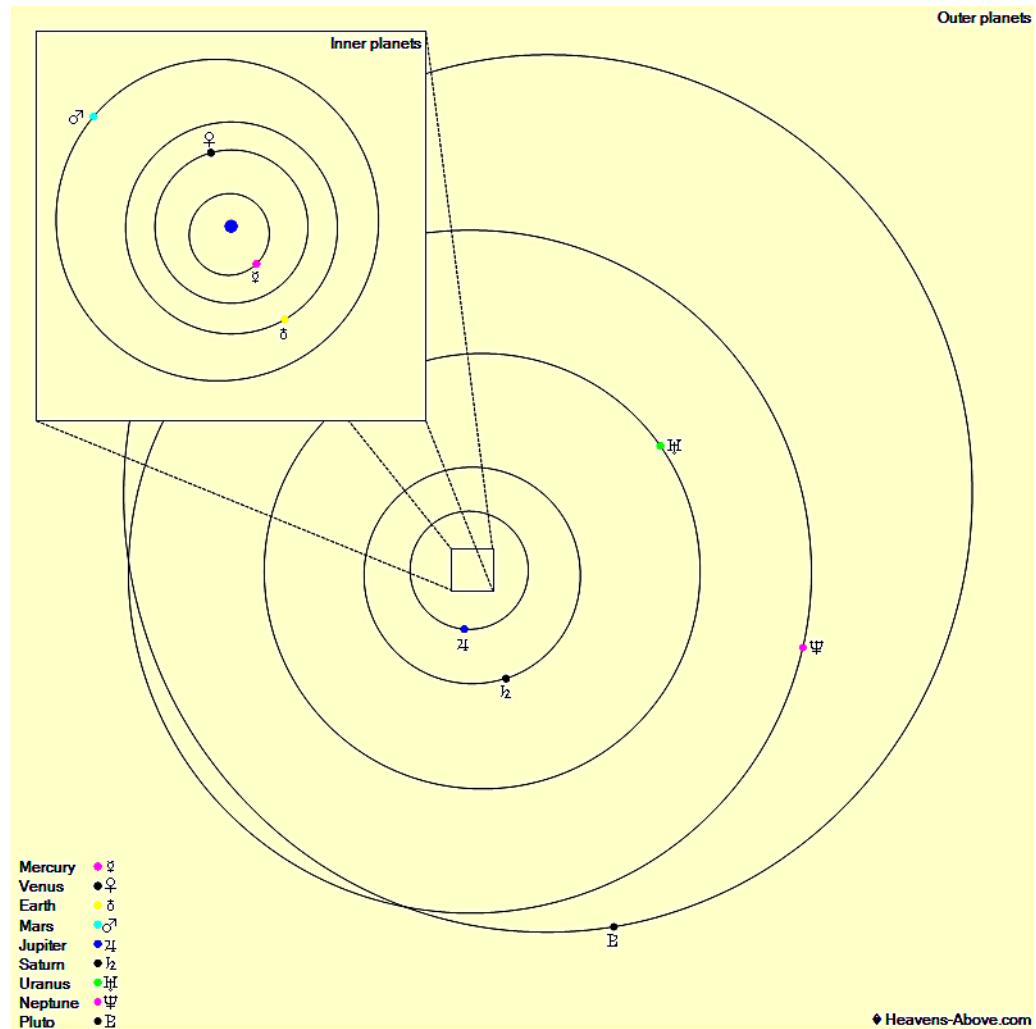

The Planets, mid month.

Mercury is in Cancer with a magnitude of +3.7, a phase of 4%, and a diameter of 12". It rises at 05:21, transits at 12:47, and sets at 20:13. It is visible low in the west after sunset.

Venus is in Gemini with a magnitude of -3.9, a phase of 99%, and a diameter of 10". It rises at 03:17, transits at 11:36, and sets at 19:55. It is currently too close to the Sun to be observed.

Mars is in Cancer with a magnitude of +1.8, a phase of 99%, and a diameter of 4". It rises at 05:26, transits at 13:18, and sets at 21:09. It is visible low in the west after sunset.

Jupiter is in Ophiuchus with a magnitude of -2.5 and a diameter of 44". It sets at 01:30, rises again at 17:33, and transits at 21:29. It is well placed for observation throughout the night.

Saturn is in Sagittarius with a magnitude of +0.1 and a diameter of 18". It sets at 03:45, rises again at 19:46, and transits at 23:43. It is well placed for observation throughout the night.

Uranus is in Aries with a magnitude of +5.8 and a diameter of 3". It transits at 06:50, sets at 14:04, and rises again at 23:33. It is visible in the morning sky.

Neptune is in Aquarius with a magnitude of +7.8 and a diameter of 2". It transits at 03:54, sets at 09:28, and rises again at 22:16. It is visible in the morning sky.