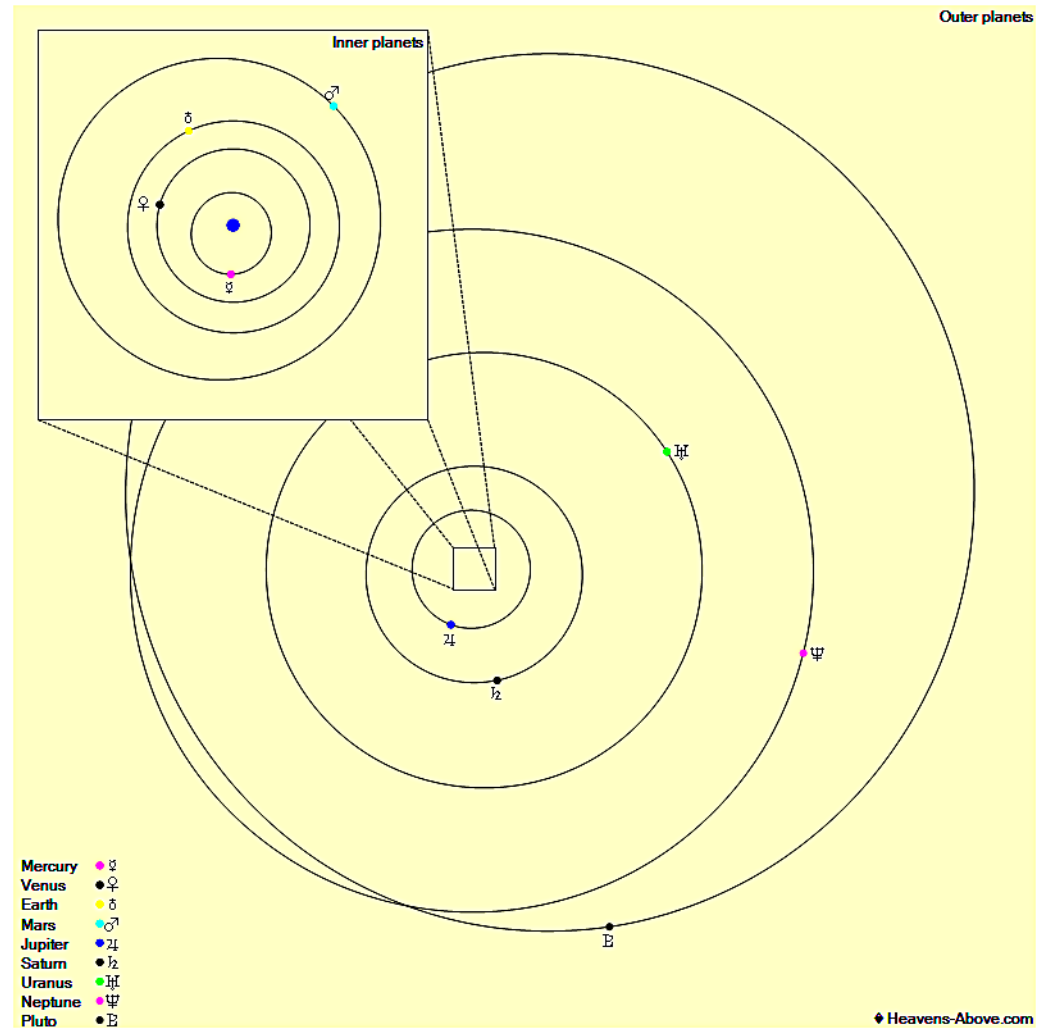

## The Planets, mid month.

**Mercury** is in Sagittarius with a magnitude of -0.7, a phase of 97%, and a diameter of 5". It rises at 07:51, transits at 11:36, and sets at 15:21. It is currently too close to the Sun to be observed.

**Venus** is in Ophiuchus with a magnitude of -4.4, a phase of 55%, and a diameter of 22". It rises at 04:33, transits at 08:55, and sets at 13:17. It is visible in the morning sky.

**Mars** is in Pisces with a magnitude of +0.7, a phase of 88%, and a diameter of 7". It rises at 10:39, transits at 17:02, and sets at 23:26. It is visible in the evening sky.

**Jupiter** is in Ophiuchus with a magnitude of -1.8 and a diameter of 33". It rises at 05:23, transits at 09:21, and sets at 13:19. It is visible in the morning sky.

**Saturn** is in Sagittarius with a magnitude of +0.5 and a diameter of 15". It rises at 07:28, transits at 11:23, and sets at 15:19. It is visible low in the east before sunrise.

**Uranus** is in Pisces with a magnitude of +5.8 and a diameter of 4". It sets at 01:15, rises again at 11:14, and transits at 18:13. It is visible in the evening sky.

**Neptune** is in Aquarius with a magnitude of +7.9 and a diameter of 2". It rises at 10:04, transits at 15:30, and sets at 20:56. It is visible in the evening sky.