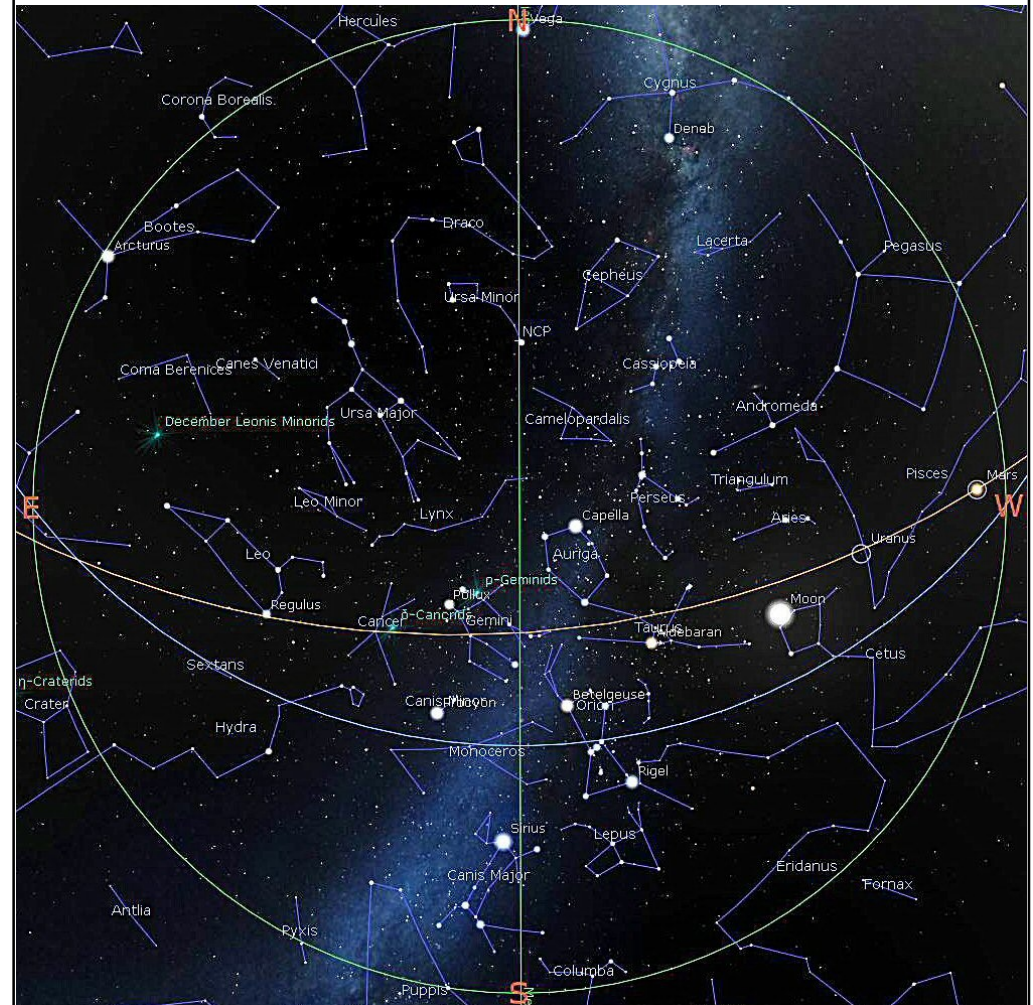

Rugby & District Astronomical Society

Sky Notes

by Chris Longthorn

January 2019, no 113

The night sky at 23:00 U.T.C., January 15th 2019

Rugby & District Astronomical Society

www.rugbyastro.org.uk

Honorary President:	-	Chair:	Vacant
Treasurer:	Dennis Osborne	Membership Secretary:	Roland Clarke
Webmaster:	David Riley	Secretary:	Richard Heath
Speakers Secretary:	Chris Longthorn	Sky Notes:	Chris Longthorn

Email rugby-Astro@hotmail.co.uk

© R&DAS 2019