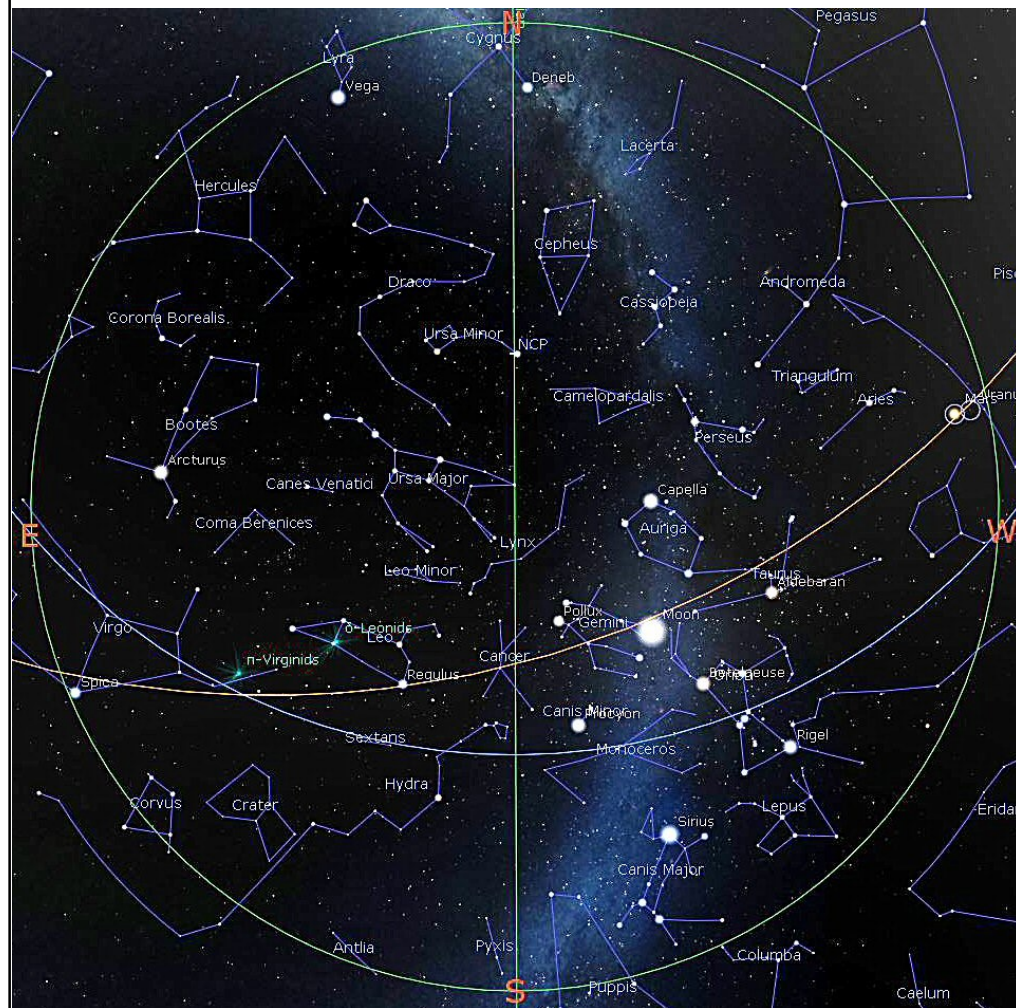

Rugby & District Astronomical Society

Sky Notes

by Chris Longthorn

February 2019, no 114

The night sky at 23:00 U.T.C., February 15th 2019