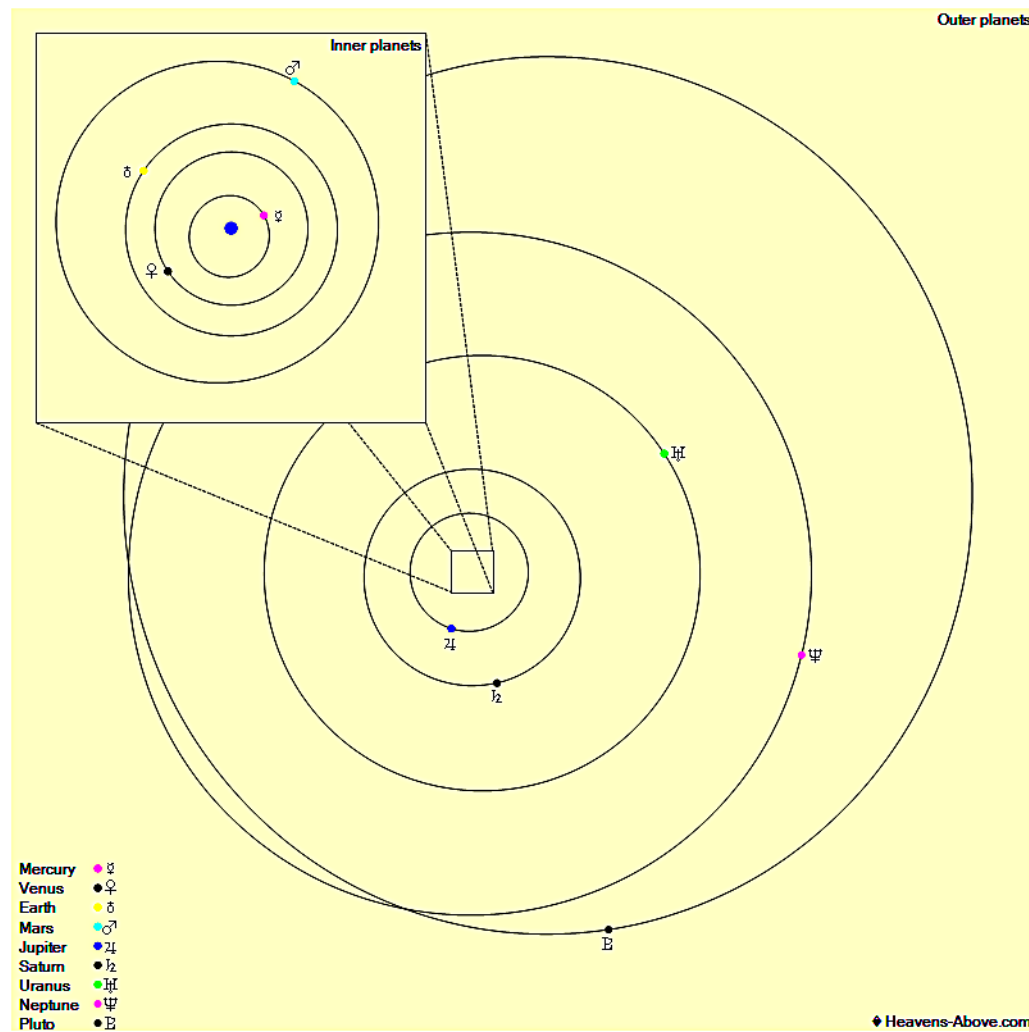

The Planets, mid month.

Mercury is in Aquarius with a magnitude of -1.1, a phase of 87%, and a diameter of 6". It rises at 07:53, transits at 13:09, and sets at 18:26. It is visible low in the west after sunset.

Venus is in Sagittarius with a magnitude of -4.2, a phase of 68%, and a diameter of 17". It rises at 05:17, transits at 09:21, and sets at 13:26. It is visible in the morning sky.

Mars is in Aries with a magnitude of +1.0, a phase of 90%, and a diameter of 6". It rises at 09:09, transits at 16:18, and sets at 23:27. It is visible in the evening sky.

Jupiter is in Ophiuchus with a magnitude of -2.0 and a diameter of 35". It rises at 03:47, transits at 07:42, and sets at 11:37. It is visible in the morning sky.

Saturn is in Sagittarius with a magnitude of +0.6 and a diameter of 15". It rises at 05:38, transits at 09:36, and sets at 13:34. It is visible in the morning sky.

Uranus is in Aries with a magnitude of +5.8 and a diameter of 3". It rises at 09:14, transits at 16:13, and sets at 23:13. It is visible in the evening sky.

Neptune is in Aquarius with a magnitude of +8.0 and a diameter of 2". It rises at 08:04, transits at 13:32, and sets at 19:00. It is visible low in the west after sunset.