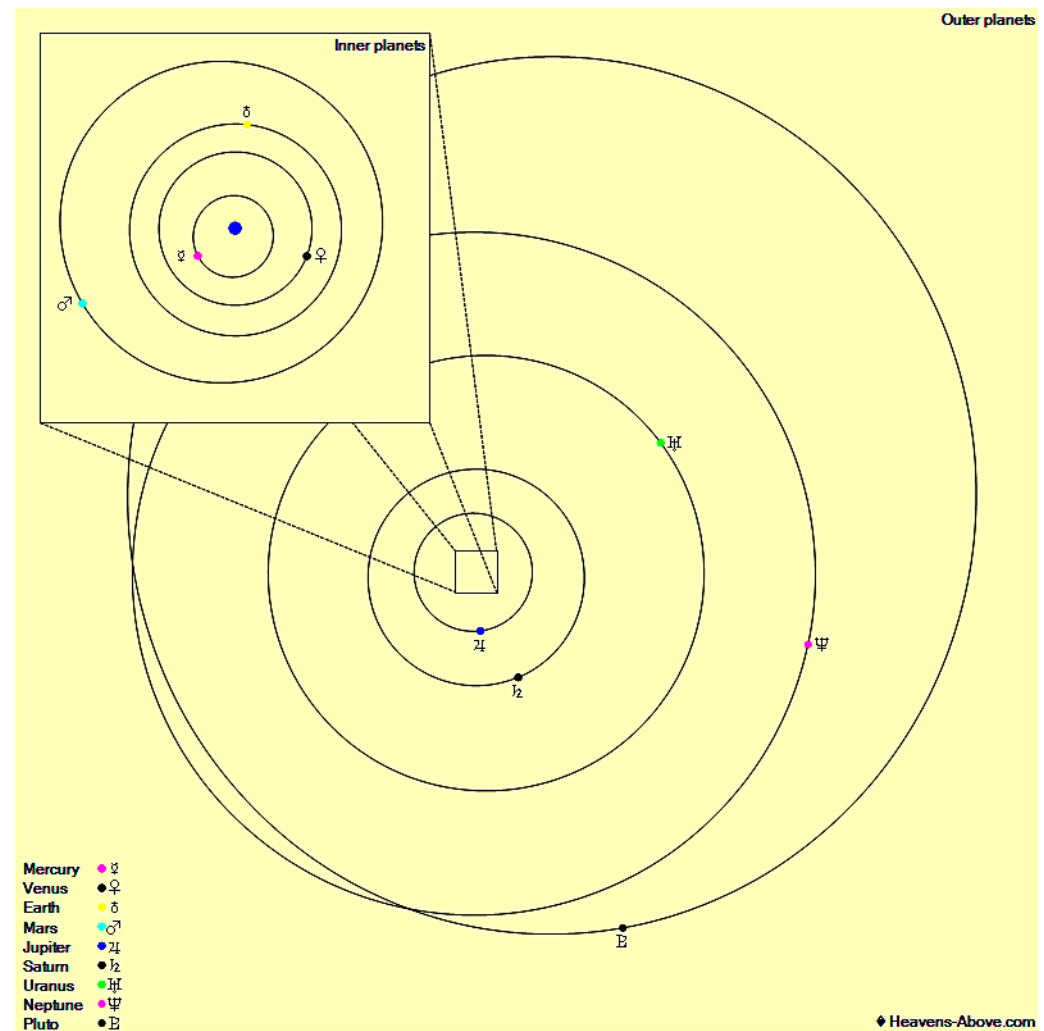

The Planets, mid month.

Mercury is in Ophiuchus with a magnitude of -0.6, a phase of 92%, and a diameter of 5". It rises at 06:55, transits at 10:59, and sets at 15:03. It is visible low in the east before sunrise.

Venus is in Sagittarius with a magnitude of -4.0, a phase of 86%, and a diameter of 12". It rises at 10:24, transits at 14:15, and sets at 18:07. It is visible in the evening sky.

Mars is in Libra with a magnitude of +1.6, a phase of 97%, and a diameter of 4". It rises at 04:56, transits at 09:30, and sets at 14:03. It is visible in the morning sky.

Jupiter is in Sagittarius with a magnitude of -1.8 and a diameter of 32". It rises at 08:53, transits at 12:42, and sets at 16:31. It is visible low in the west after sunset.

Saturn is in Sagittarius with a magnitude of +0.6 and a diameter of 15". It rises at 09:56, transits at 13:54, and sets at 17:52. It is visible low in the west after sunset.

Uranus is in Aries with a magnitude of +5.7 and a diameter of 4". It sets at 03:43, rises again at 13:25, and transits at 20:32. It is visible in the evening sky.

Neptune is in Aquarius with a magnitude of +7.9 and a diameter of 2". It rises at 12:10, transits at 17:39, and sets at 23:08. It is visible in the evening sky.