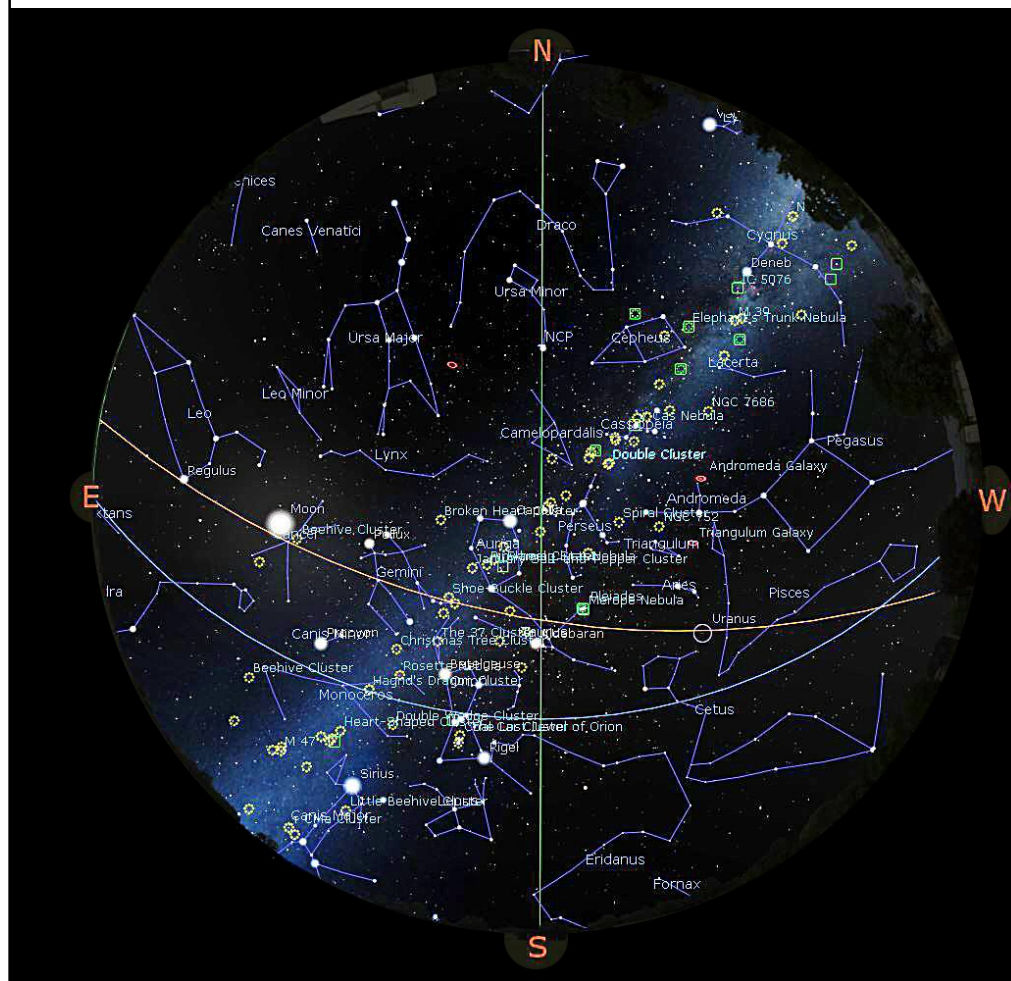

Rugby & District Astronomical Society

Sky Notes

by Chris Longthorn

December 2019, no 123

The night sky at 23:00 U.T.C., December 15th 2019