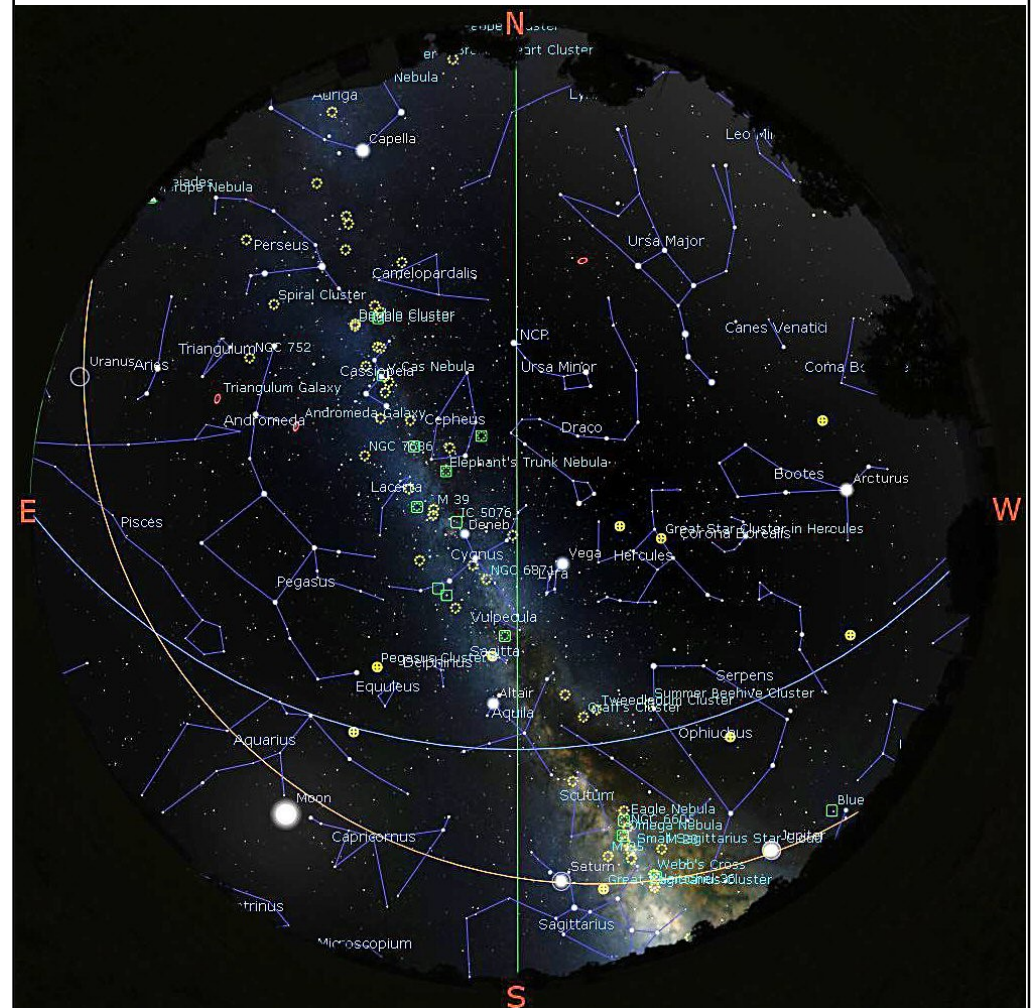

Rugby & District Astronomical Society

Sky Notes

by Chris Longthorn

August 2019, no 119

The night sky at 23:00 U.T.C., August 15th 2019