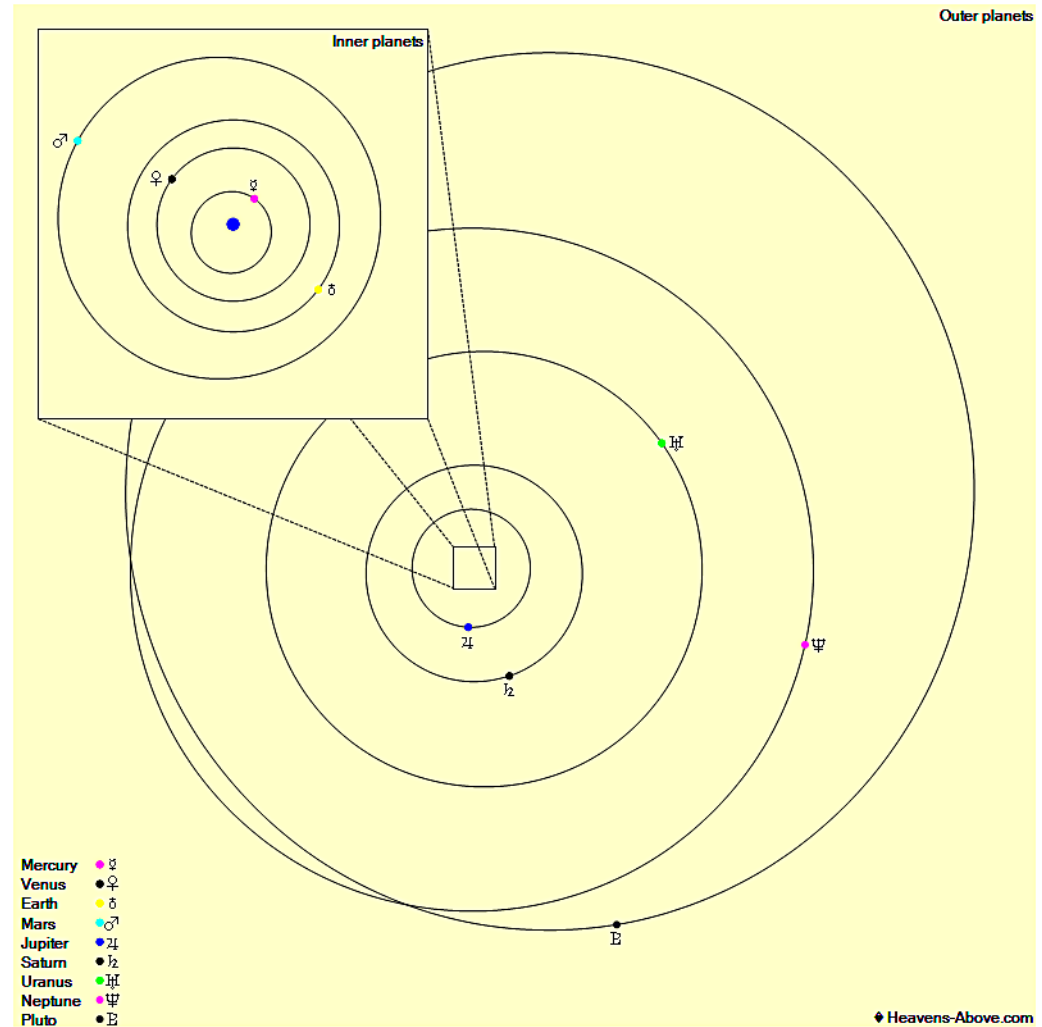

The Planets, mid month.

Mercury is in Cancer with a magnitude of -0.7, a phase of 63%, and a diameter of 6". It rises at 03:07, transits at 10:59, and sets at 18:50. It is visible low in the east before sunrise.

Venus is in Leo with a magnitude of -3.9, a phase of 100%, and a diameter of 10". It rises at 04:45, transits at 12:13, and sets at 19:39. It is currently too close to the Sun to be observed.

Mars is in Leo with a magnitude of +1.8, a phase of 100%, and a diameter of 4". It rises at 05:20, transits at 12:34, and sets at 19:48. It is currently too close to the Sun to be observed.

Jupiter is in Ophiuchus with a magnitude of -2.3 and a diameter of 41". It rises at 15:26, transits at 19:23, and sets at 23:19. It is visible in the evening sky.

Saturn is in Sagittarius with a magnitude of +0.2 and a diameter of 18". It sets at 01:33, rises again at 17:38, and transits at 21:33. It is well placed for observation throughout the night.

Uranus is in Aries with a magnitude of +5.8 and a diameter of 4". It transits at 04:50, sets at 12:04, and rises again at 21:32. It is visible in the morning sky.

Neptune is in Aquarius with a magnitude of +7.8 and a diameter of 2". It transits at 01:50, sets at 07:23, and rises again at 20:13. It is well placed for observation throughout the night.