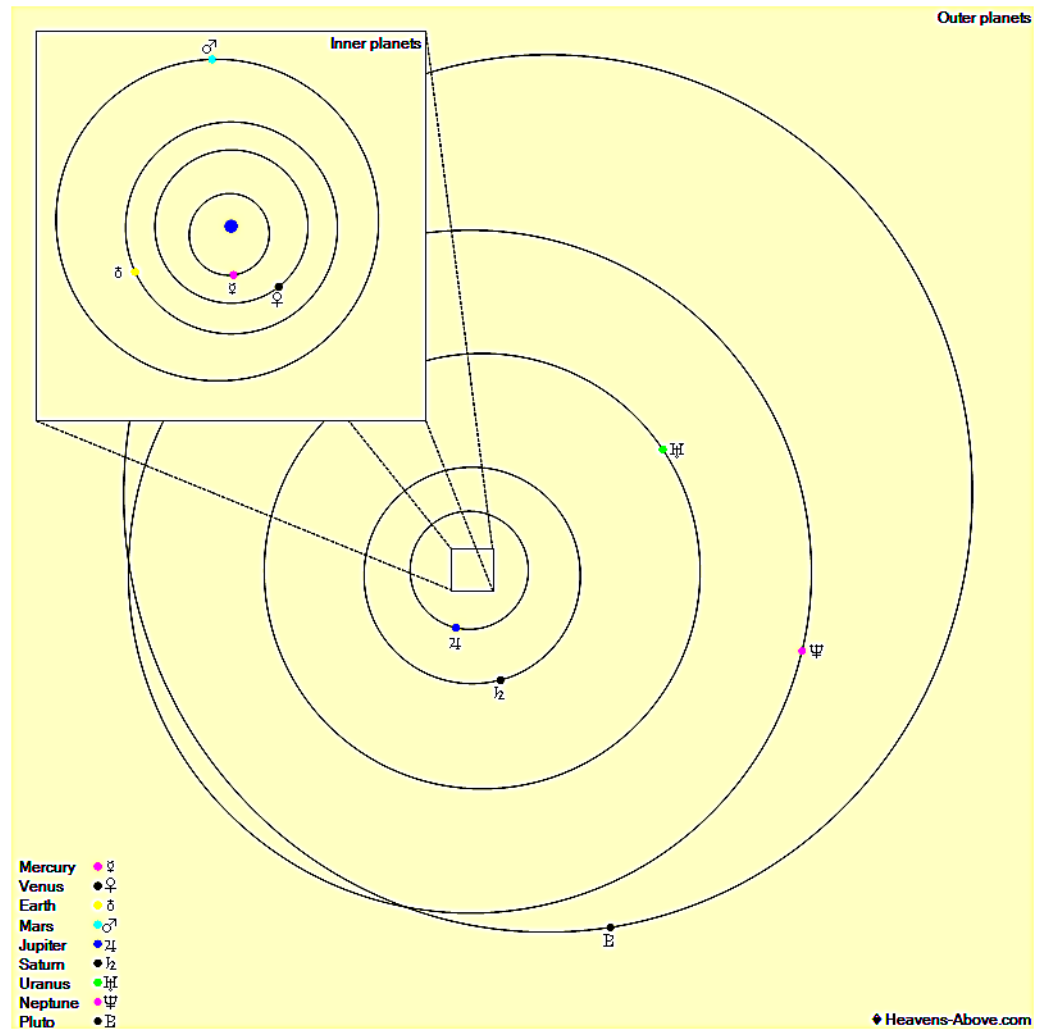

The Planets, mid month.

Mercury is in Pisces with a magnitude of +0.2, a phase of 54%, and a diameter of 7". It rises at 04:40, transits at 10:28, and sets at 16:16. It is visible low in the east before sunrise.

Venus is in Aquarius with a magnitude of -3.9, a phase of 85%, and a diameter of 12". It rises at 04:27, transits at 10:11, and sets at 15:56. It is visible in the morning sky.

Mars is in Taurus with a magnitude of +1.5, a phase of 95%, and a diameter of 4". It rises at 06:47, transits at 15:05, and sets at 23:23. It is visible in the evening sky.

Jupiter is in Ophiuchus with a magnitude of -2.4 and a diameter of 42". It rises at 00:15, transits at 04:08, and sets at 08:01. It is visible in the morning sky.

Saturn is in Sagittarius with a magnitude of +0.5 and a diameter of 17". It rises at 01:59, transits at 06:00, and sets at 10:02. It is visible in the morning sky.

Uranus is in Aries with a magnitude of +5.9 and a diameter of 3". It rises at 05:27, transits at 12:32, and sets at 19:37. It is currently too close to the Sun to be observed.

Neptune is in Aquarius with a magnitude of +7.9 and a diameter of 2". It rises at 04:15, transits at 09:48, and sets at 15:20. It is visible in the morning sky.