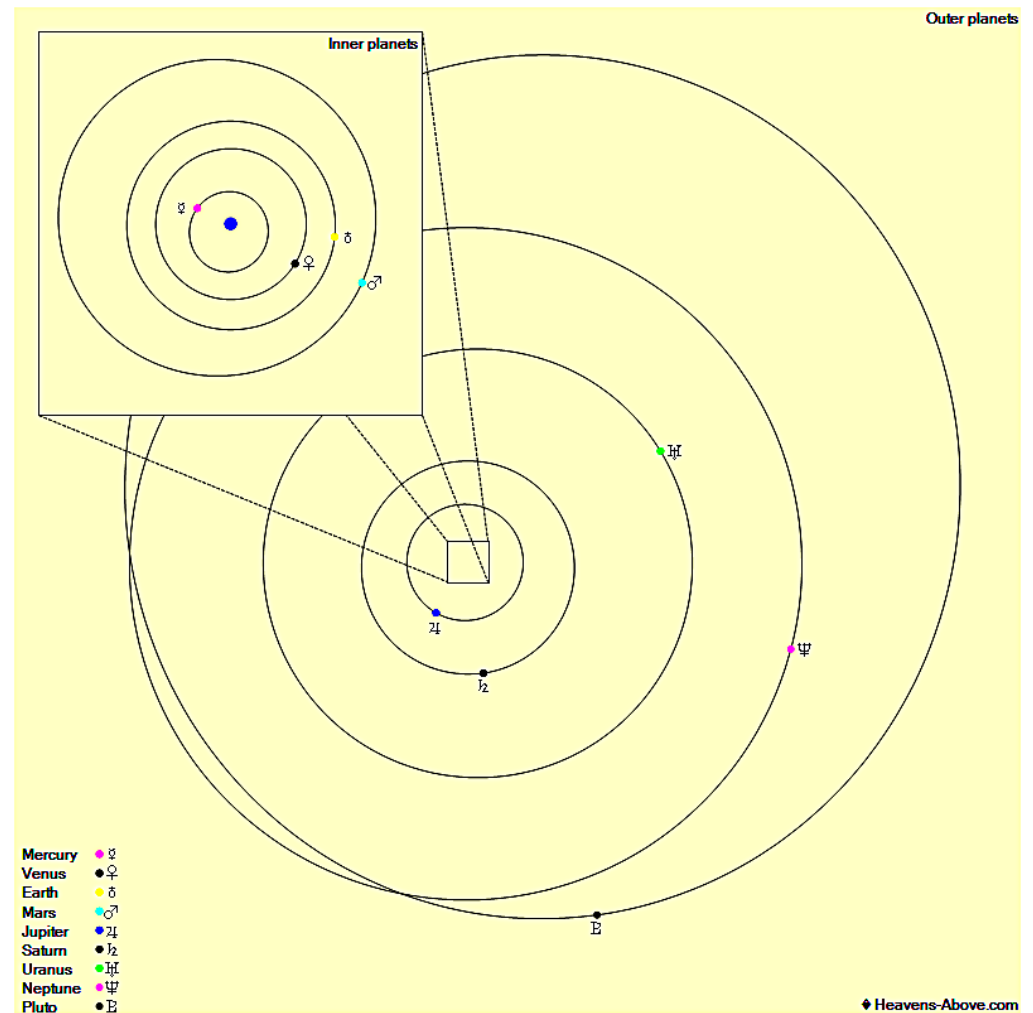

The Planets, mid month.

Mercury is in Leo with a magnitude of -1.5, a phase of 99%, and a diameter of 5". It rises at 05:05, transits at 11:45, and sets at 18:22. It is currently too close to the Sun to be observed.

Venus is in Virgo with a magnitude of -4.5, a phase of 30%, and a diameter of 36". It rises at 10:00, transits at 14:27, and sets at 18:54. It is visible in the evening sky.

Mars is in Capricornus with a magnitude of -1.7, a phase of 91%, and a diameter of 18". It sets at 00:25, rises again at 17:05, and transits at 20:44. It is visible in the evening sky.

Jupiter is in Libra with a magnitude of -1.9 and a diameter of 34". It rises at 11:04, transits at 15:36, and sets at 20:07. It is visible in the evening sky.

Saturn is in Sagittarius with a magnitude of +0.5 and a diameter of 17". It rises at 14:45, transits at 18:38, and sets at 22:30. It is visible in the evening sky.

Uranus is in Aries with a magnitude of +5.7 and a diameter of 4". It transits at 02:29, sets at 09:34, and rises again at 19:20. It is well placed for observation throughout the night.

Neptune is in Aquarius with a magnitude of +7.8 and a diameter of 2". It sets at 05:02, rises again at 18:05, and transits at 23:31. It is well placed for observation throughout the night.