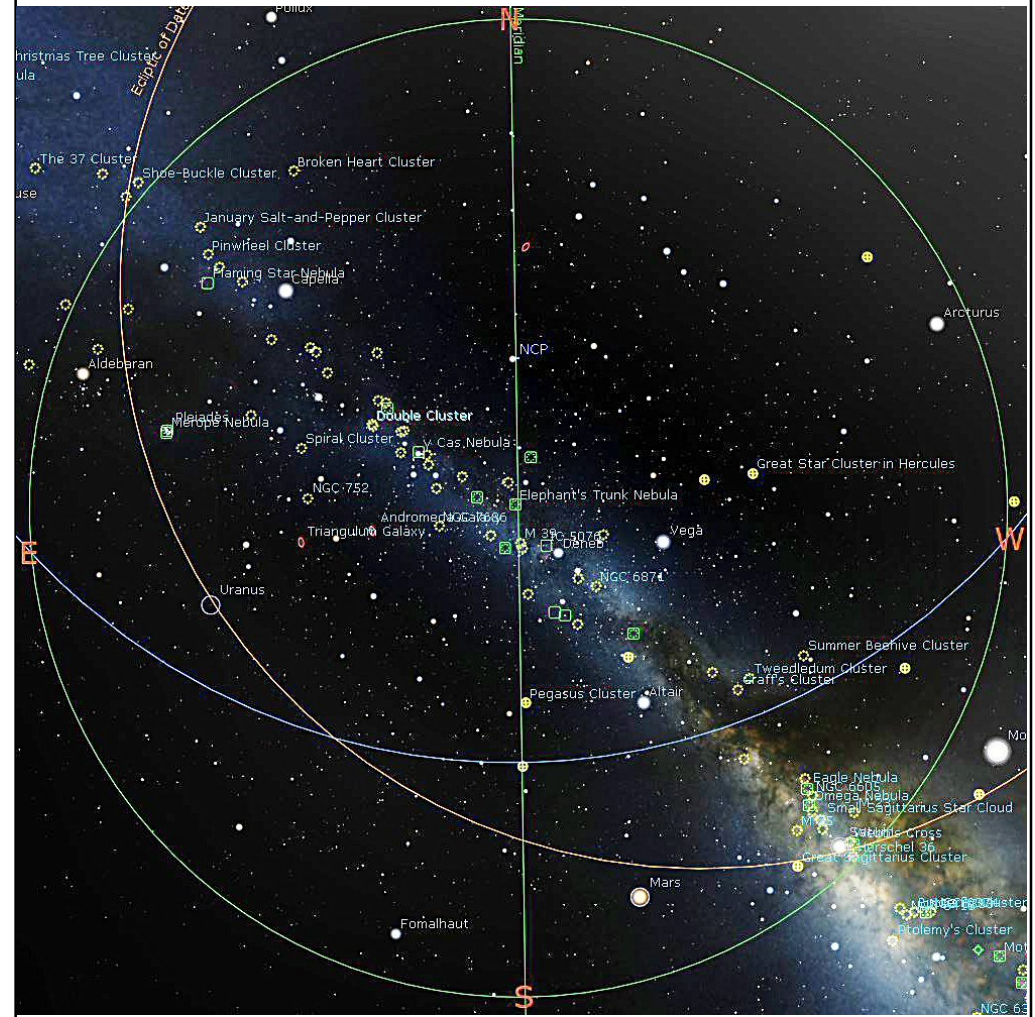

Rugby & District Astronomical Society

Sky Notes

by Chris Longthorn

September 2018, no 109

The night sky at 23:00 U.T.C., September 15th 2018