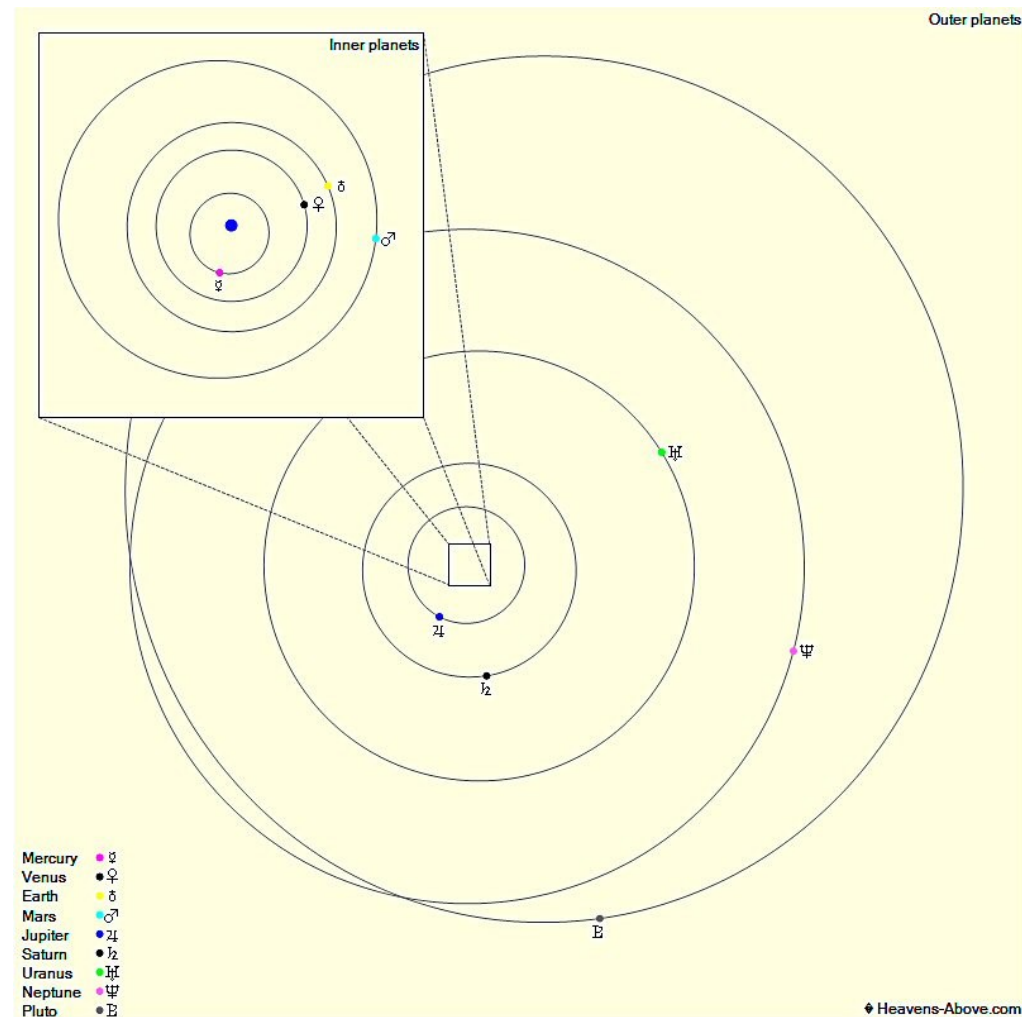

The Planets, mid month.

Mercury is in Libra with a magnitude of -0.3, a phase of 90%, and a diameter of 5". It rises at 08:10, transits at 12:52, and sets at 17:32. It is visible low in the west after sunset.

Venus is in Virgo with a magnitude of -4.3, a phase of 5%, and a diameter of 57". It rises at 08:45, transits at 12:45, and sets at 16:46. It is visible low in the west after sunset.

Mars is in Capricornus with a magnitude of -0.9, a phase of 87%, and a diameter of 14". It rises at 15:20, transits at 19:32, and sets at 23:43. It is visible in the evening sky.

Jupiter is in Libra with a magnitude of -1.8 and a diameter of 32". It rises at 09:38, transits at 14:00, and sets at 18:22. It is visible in the evening sky.

Saturn is in Sagittarius with a magnitude of +0.6 and a diameter of 16". It rises at 12:52, transits at 16:45, and sets at 20:37. It is visible in the evening sky.

Uranus is in Aries with a magnitude of +5.7 and a diameter of 4". It transits at 00:27, sets at 07:30, and rises again at 17:20. It is well placed for observation throughout the night.

Neptune is in Aquarius with a magnitude of +7.8 and a diameter of 2". It sets at 03:00, rises again at 16:05, and transits at 21:31. It is well placed for observation throughout the night.