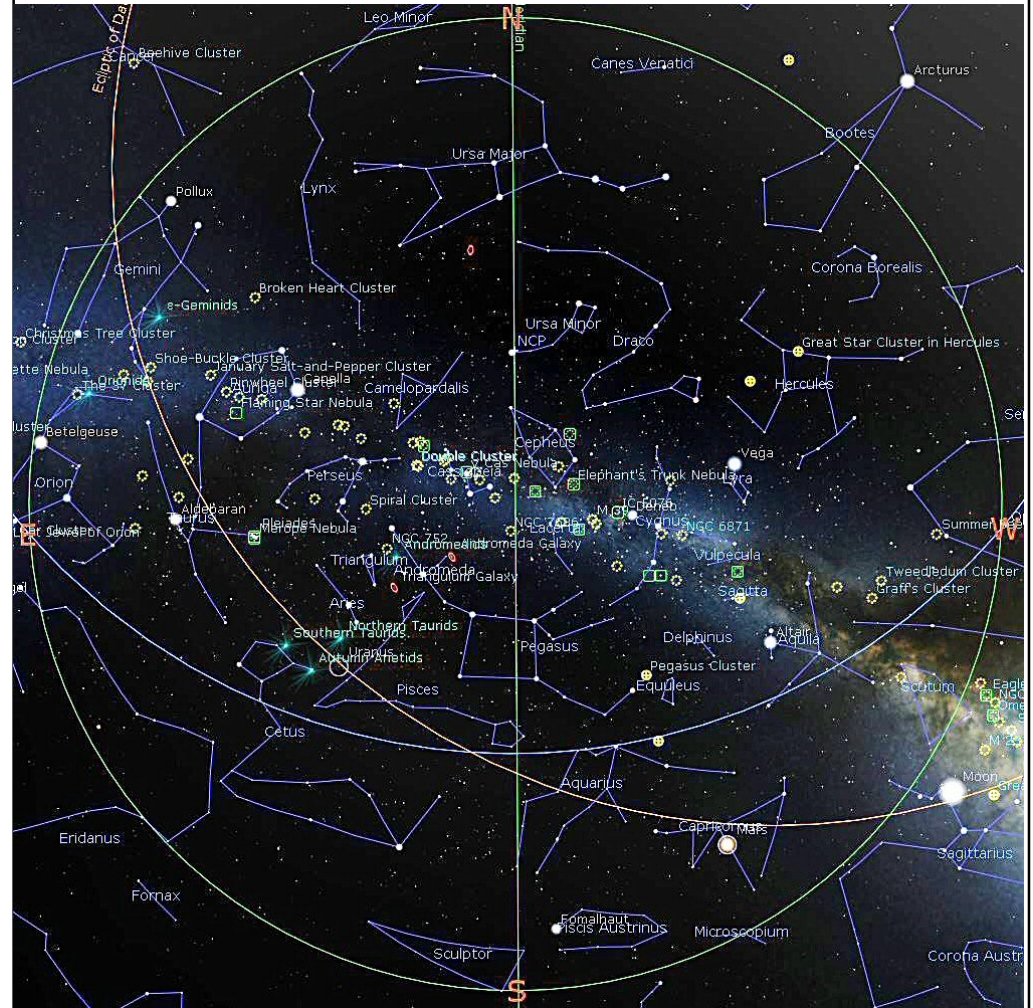

Rugby & District Astronomical Society

Sky Notes

by Chris Longthorn

October 2018, no 110

The night sky at 23:00 U.T.C., October 15th 2018