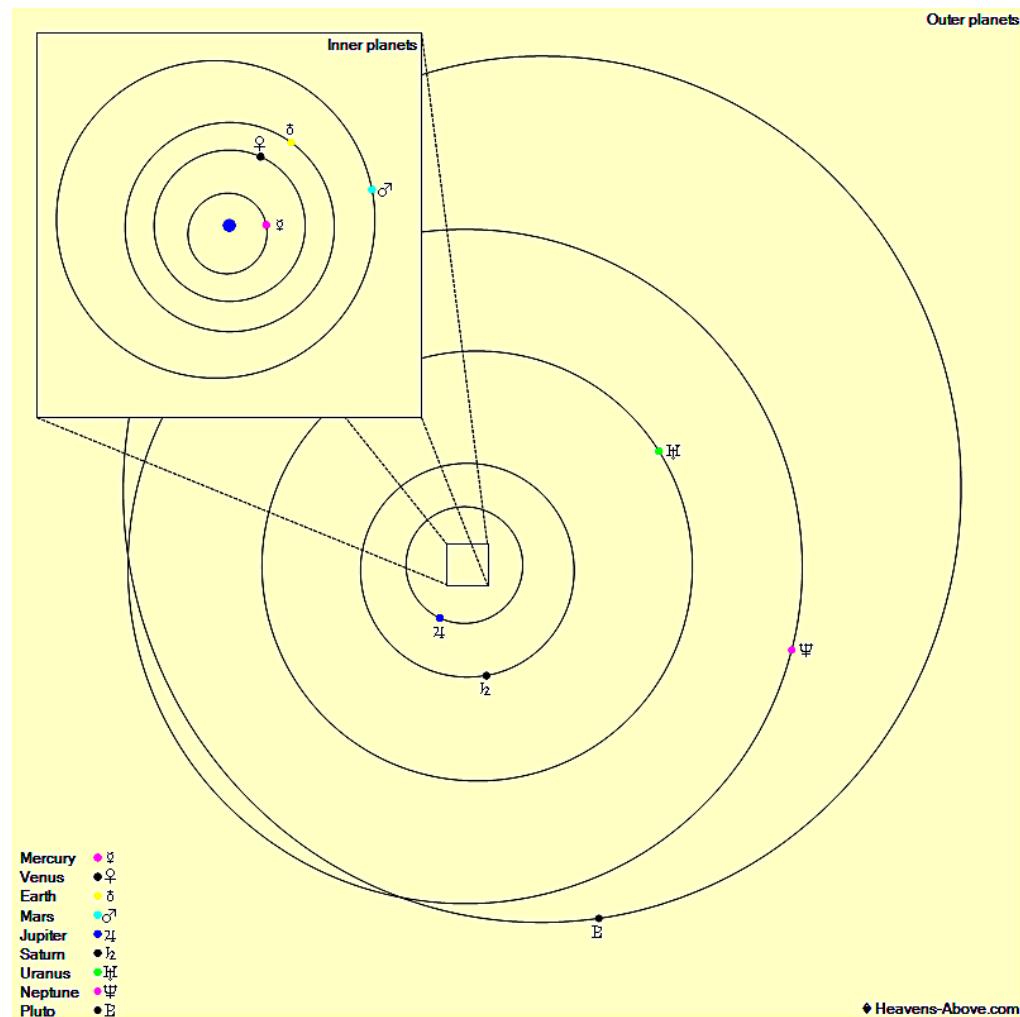

The Planets, mid month.

Mercury is in Ophiuchus with a magnitude of +0.3, a phase of 35%, and a diameter of 8". It rises at 09:35, transits at 13:13, and sets at 16:52. It is visible low in the west after sunset.

Venus is in Virgo with a magnitude of -4.5, a phase of 12%, and a diameter of 52". It rises at 04:56, transits at 09:59, and sets at 15:02. It is visible low in the east before sunrise.

Mars is in Aquarius with a magnitude of -0.3, a phase of 86%, and a diameter of 10". It rises at 13:43, transits at 18:36, and sets at 23:30. It is visible in the evening sky.

Jupiter is in Libra with a magnitude of -1.7 and a diameter of 31". It rises at 08:13, transits at 12:25, and sets at 16:38. It is currently too close to the Sun to be observed.

Saturn is in Sagittarius with a magnitude of +0.6 and a diameter of 15". It rises at 11:01, transits at 14:54, and sets at 18:46. It is visible in the evening sky.

Uranus is in Aries with a magnitude of +5.7 and a diameter of 4". It sets at 05:21, rises again at 15:16, and transits at 22:16. It is well placed for observation throughout the night.

Neptune is in Aquarius with a magnitude of +7.9 and a diameter of 2". It sets at 00:56, rises again at 14:03, and transits at 19:27. It is visible in the evening sky.