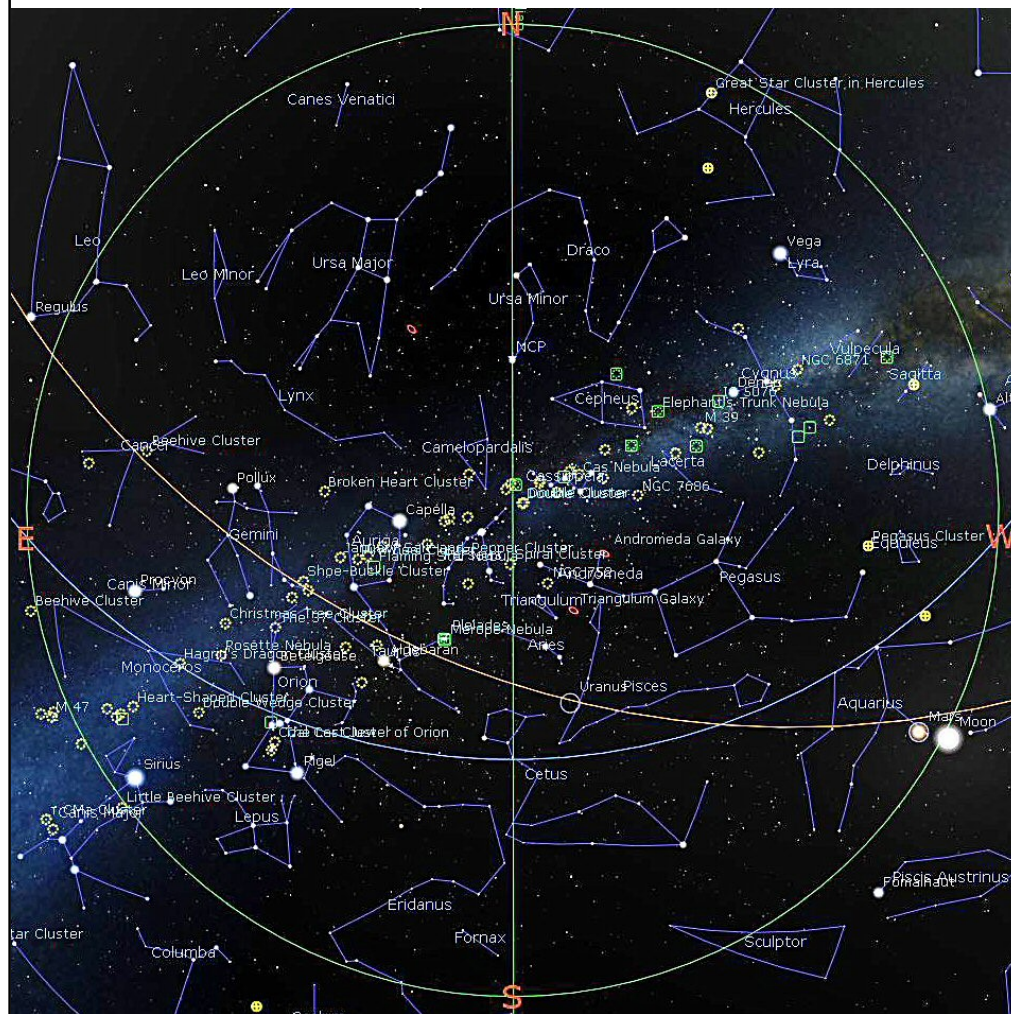

Sky Notes

by Chris Longthorn

November 2018, no 111

The night sky at 23:00 U.T.C., November 15th 2018