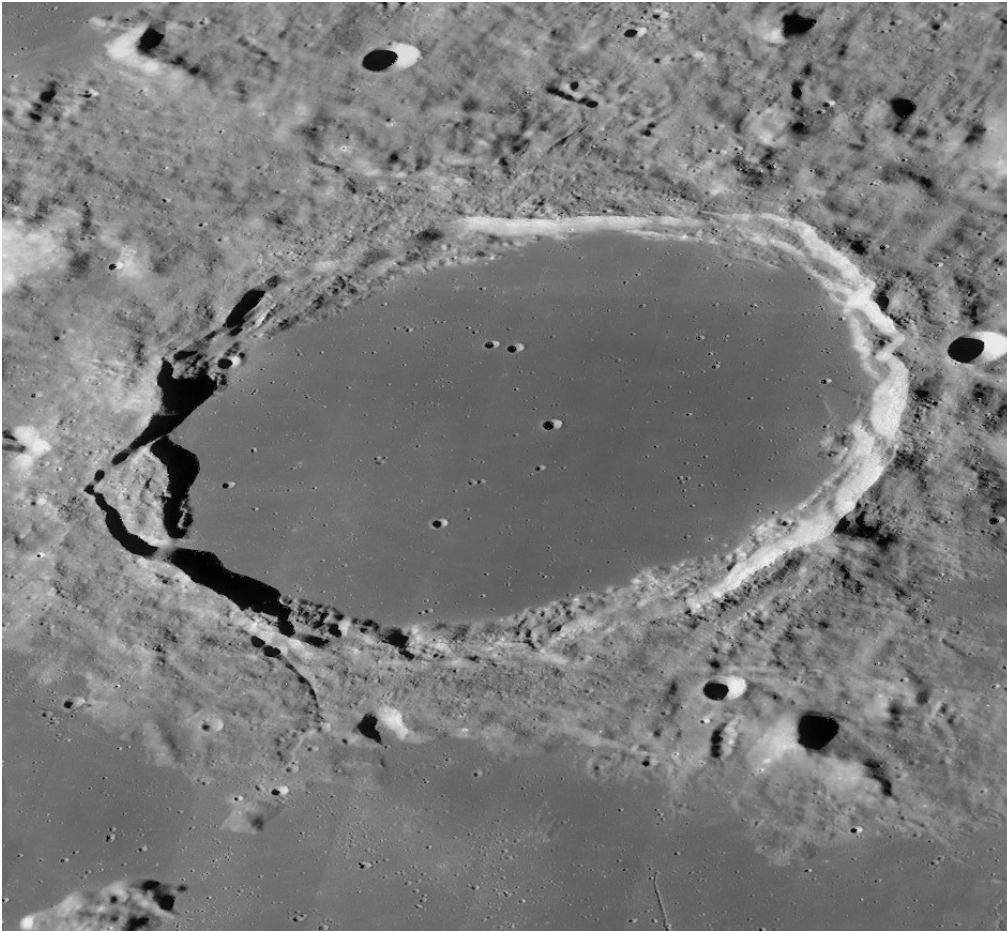

Craters - Plato

Each month we're going to pick a lunar feature to present at the monthly meeting in some detail (see provided lunar feature map).

Rugby & District Astronomical Society

www.rugbyastro.org.uk

Honorary President:	-	Chair:	Julian Leckie
Treasurer:	Dennis Osborne	Membership Secretary:	Roland Clarke
Webmaster:	David Riley	Secretary:	Richard Heath
Speakers Secretary:	Chris Longthorn	Sky Notes:	Chris Longthorn

Email rugby-Astro@hotmail.co.uk

© R&DAS 2018