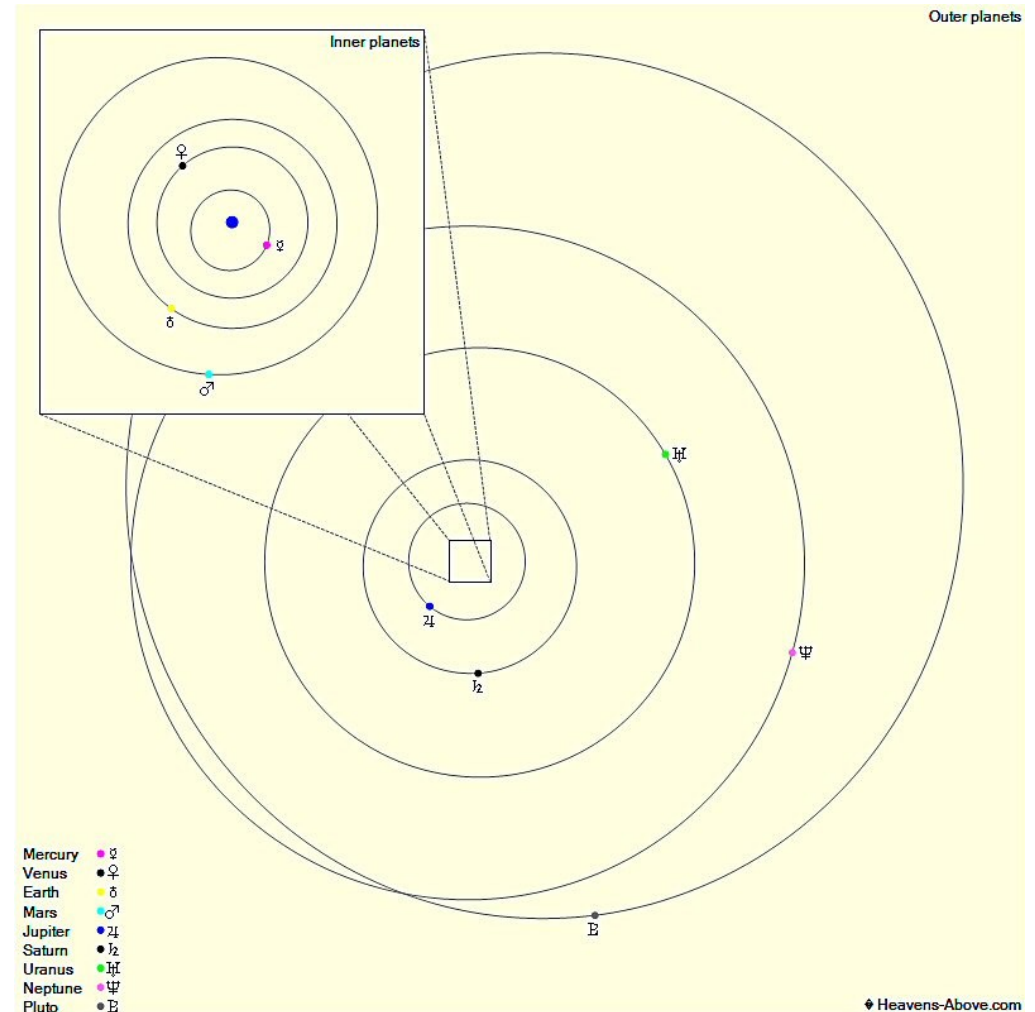

Best ISS Passes in May

	Brightness (mag)	Highest point Time	Alt.	Az.
18-May	-1.8	00:38:16	18°	E
18-May	-4.0	02:12:31	78°	S
18-May	-3.8	03:48:53	60°	SSW
19-May	-4.0	01:19:43	69°	S
19-May	-4.0	02:56:07	73°	S
20-May	-3.7	00:27:18	51°	SE
20-May	-4.0	02:03:19	80°	S
20-May	-3.5	03:39:37	42°	SSW
20-May	-1.8	21:58:25	11°	SE
20-May	-3.5	23:34:12	40°	SSE
21-May	-4.0	01:10:29	79°	S
21-May	-3.8	02:46:52	56°	SSW
21-May	-3.0	22:41:30	28°	SSE
22-May	-4.0	00:17:40	72°	S
22-May	-4.0	01:54:03	70°	S
22-May	-2.9	03:30:11	26°	SSW
22-May	-2.4	21:48:50	20°	SE
22-May	-3.9	23:24:51	59°	SSE
23-May	-4.0	01:01:13	79°	S
23-May	-3.4	02:37:29	38°	SSW
23-May	-1.7	04:13:13	10°	SW

The Planets, mid month.

Mercury is in Cetus with a magnitude of -0.3, a phase of 70%, and a diameter of 6". It rises at 03:43, transits at 10:39, and sets at 17:38. It is visible low in the east before sunrise.

Venus is in Taurus with a magnitude of -4.0, a phase of 85%, and a diameter of 12". It rises at 05:39, transits at 14:11, and sets at 22:44. It is visible in the evening sky.

Mars is in Capricornus with a magnitude of -0.8, a phase of 89%, and a diameter of 13". It rises at 00:45, transits at 04:42, and sets at 08:40. It is visible in the morning sky.

Jupiter is in Libra with a magnitude of -2.5 and a diameter of 45". It sets at 04:13, rises again at 18:55, and transits at 23:32. It is well placed for observation throughout the night.

Saturn is in Sagittarius with a magnitude of +0.3 and a diameter of 18". It transits at 03:11, sets at 07:07, and rises again at 23:11. It is well placed for observation throughout the night.

Uranus is in Aries with a magnitude of +5.9 and a diameter of 3". It rises at 03:24, transits at 10:25, and sets at 17:26. It is visible low in the east before sunrise.

Neptune is in Aquarius with a magnitude of +7.9 and a diameter of 2". It rises at 02:14, transits at 07:44, and sets at 13:14. It is visible in the morning sky.