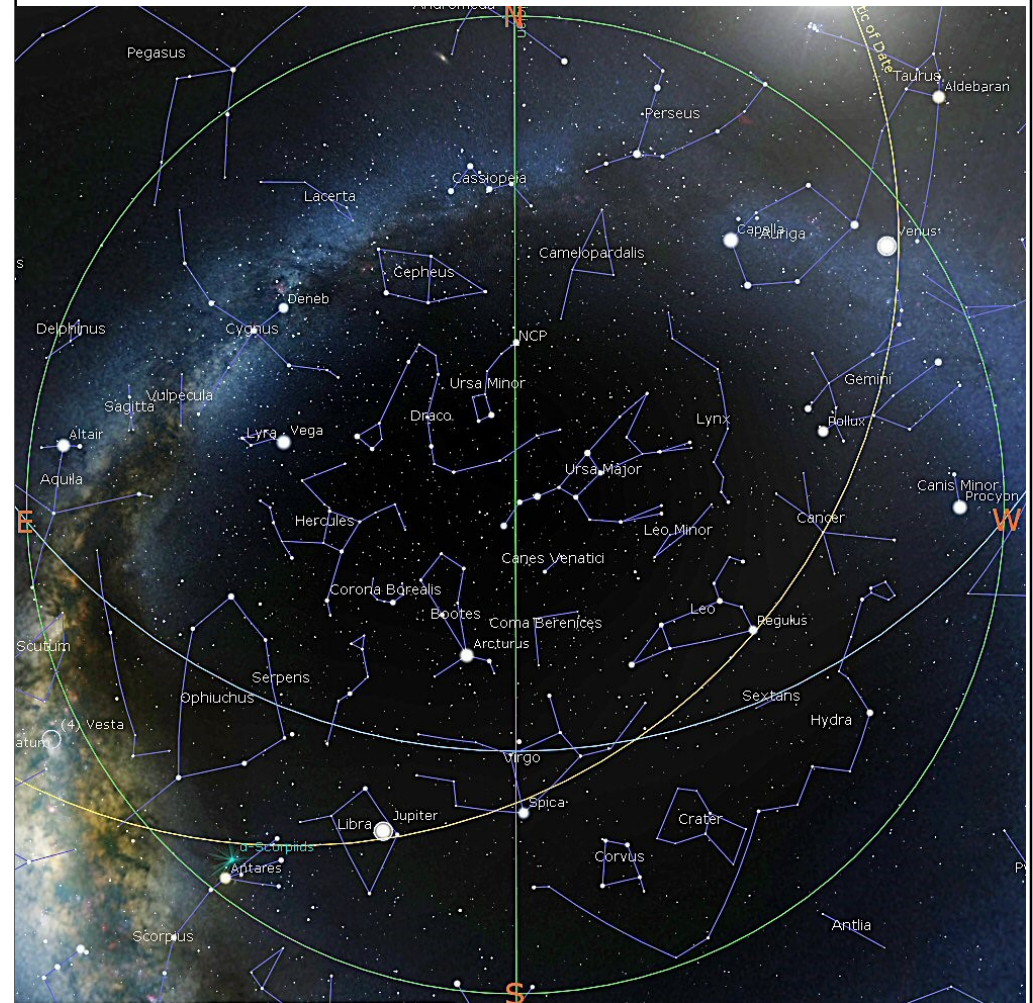

Email rugby-Astro@hotmail.co.uk

© R&DAS 2018

Rugby & District Astronomical Society

Sky Notes

by Chris Longthorn

May 2018, no 105

The night sky at 23:00 U.T.C., May 15th 2018

2018 May

Venus is in Taurus with a magnitude of -4.0, a phase of 85%, and a diameter of 12". It rises at 05:39, transits at 14:11, and sets at 22:44. It is visible in the evening sky.

Mars is in Capricornus with a magnitude of -0.8, a phase of 89%, and a diameter of 13". It rises at 00:45, transits at 04:42, and sets at 08:40. It is visible in the morning sky.

Jupiter is in Libra with a magnitude of -2.5 and a diameter of 45". It sets at 04:13, rises again at 18:55, and transits at 23:32. It is well placed for observation throughout the night.

Saturn is in Sagittarius with a magnitude of +0.3 and a diameter of 18". It transits at 03:11, sets at 07:07, and rises again at 23:11. It is well placed for observation throughout the night.

Uranus is in Aries with a magnitude of +5.9 and a diameter of 3". It rises at 03:24, transits at 10:25, and sets at 17:26. It is visible low in the east before sunrise.

Neptune is in Aquarius with a magnitude of +7.9 and a diameter of 2". It rises at 02:14, transits at 07:44, and sets at 13:14. It is visible in the morning sky.