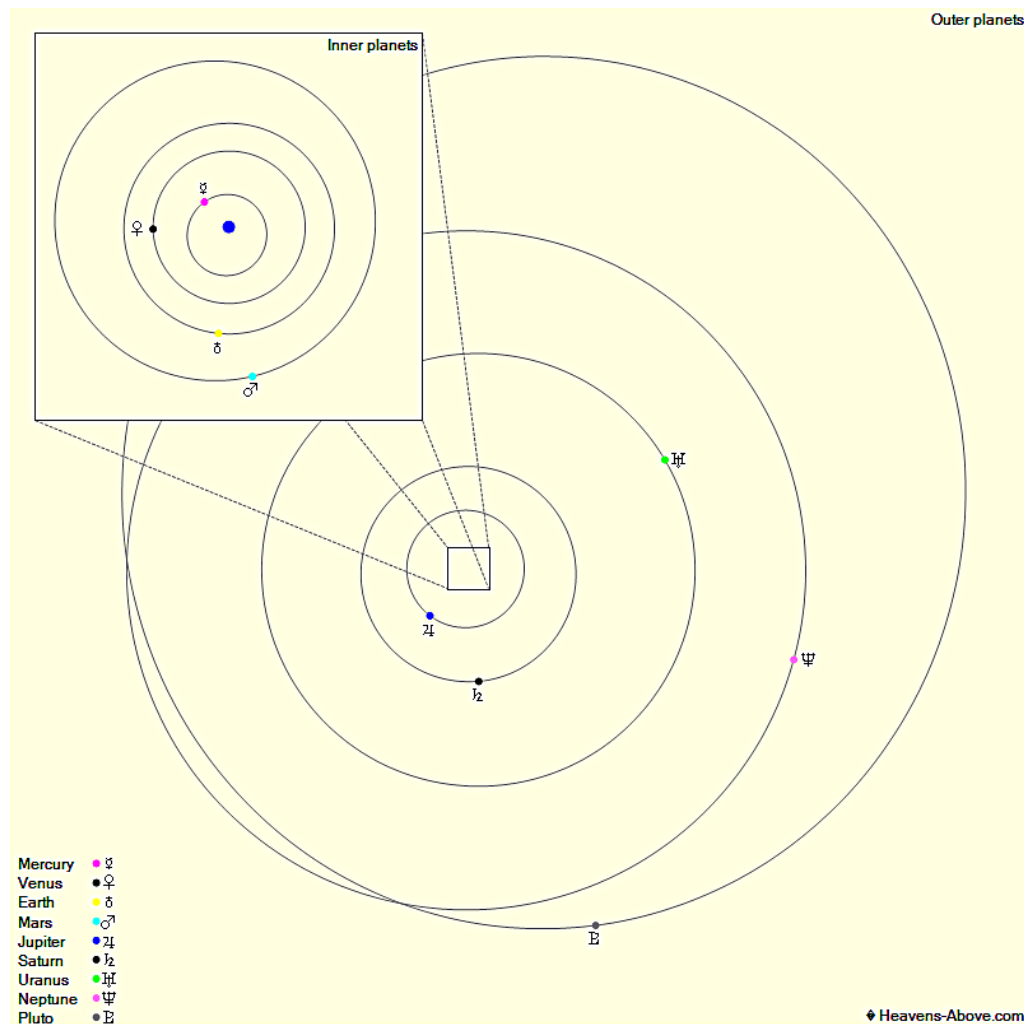

The Planets, mid month.

Mercury is in Gemini with a magnitude of -1.1, a phase of 89%, and a diameter of 5". It rises at 04:18, transits at 12:55, and sets at 21:32. It is visible low in the west after sunset.

Venus is in Cancer with a magnitude of -4.0, a phase of 75%, and a diameter of 14". It rises at 06:39, transits at 14:49, and sets at 22:57. It is visible in the evening sky.

Mars is in Capricornus with a magnitude of -1.7, a phase of 94%, and a diameter of 18". It transits at 03:19, sets at 07:18, and rises again at 23:17. It is well placed for observation throughout the night.

Jupiter is in Libra with a magnitude of -2.4 and a diameter of 43". It sets at 02:03, rises again at 16:35, and transits at 21:17. It is well placed for observation throughout the night.

Saturn is in Sagittarius with a magnitude of +0.1 and a diameter of 18". It transits at 01:01, sets at 04:56, and rises again at 21:02. It is well placed for observation throughout the night.

Uranus is in Aries with a magnitude of +5.8 and a diameter of 3". It rises at 01:25, transits at 08:29, and sets at 15:33. It is visible in the morning sky.

Neptune is in Aquarius with a magnitude of +7.9 and a diameter of 2". It rises at 00:13, transits at 05:43, and sets at 11:13. It is visible in the morning sky.