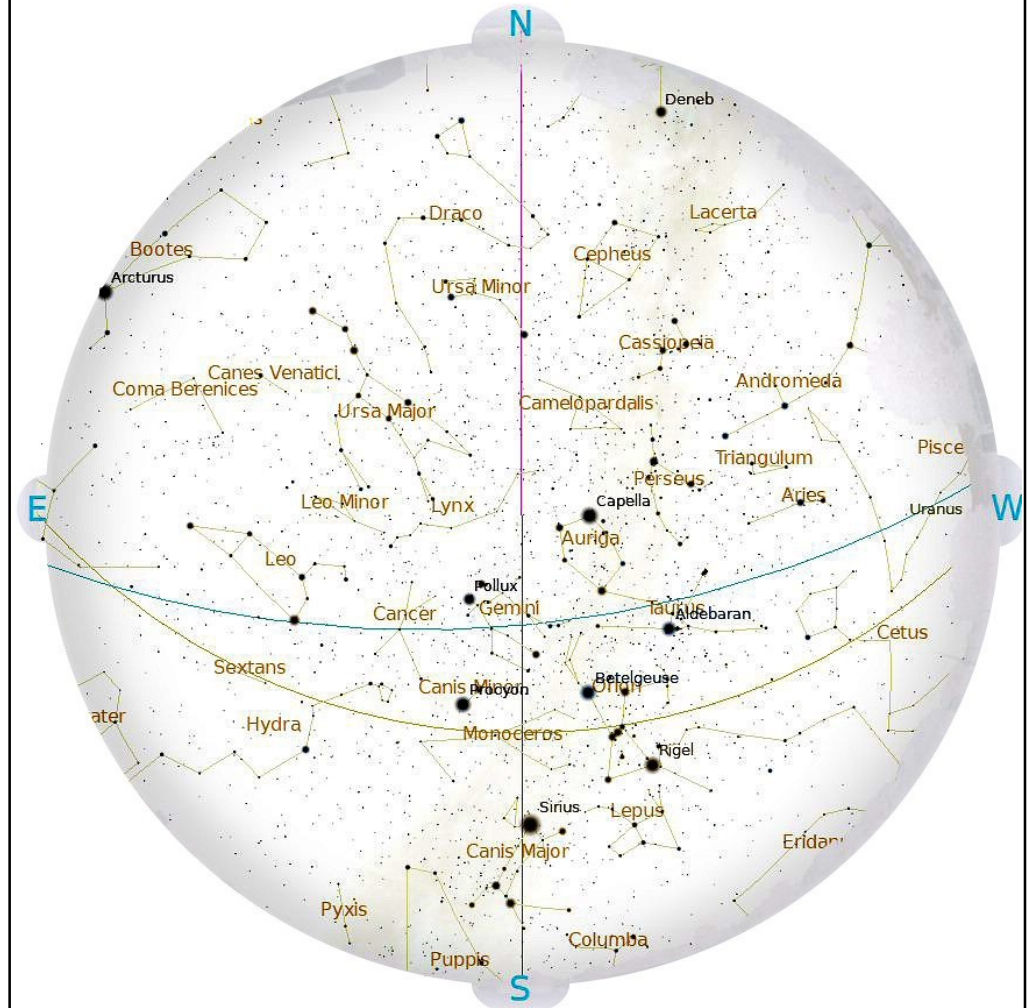

RUGBY & DISTRICT ASTRONOMICAL SOCIETY

SKY NOTES

BY CHRIS LONGTHORN

JANUARY 2018, NO 102

The night sky at 23:00 U.T.C., January 15th 2018