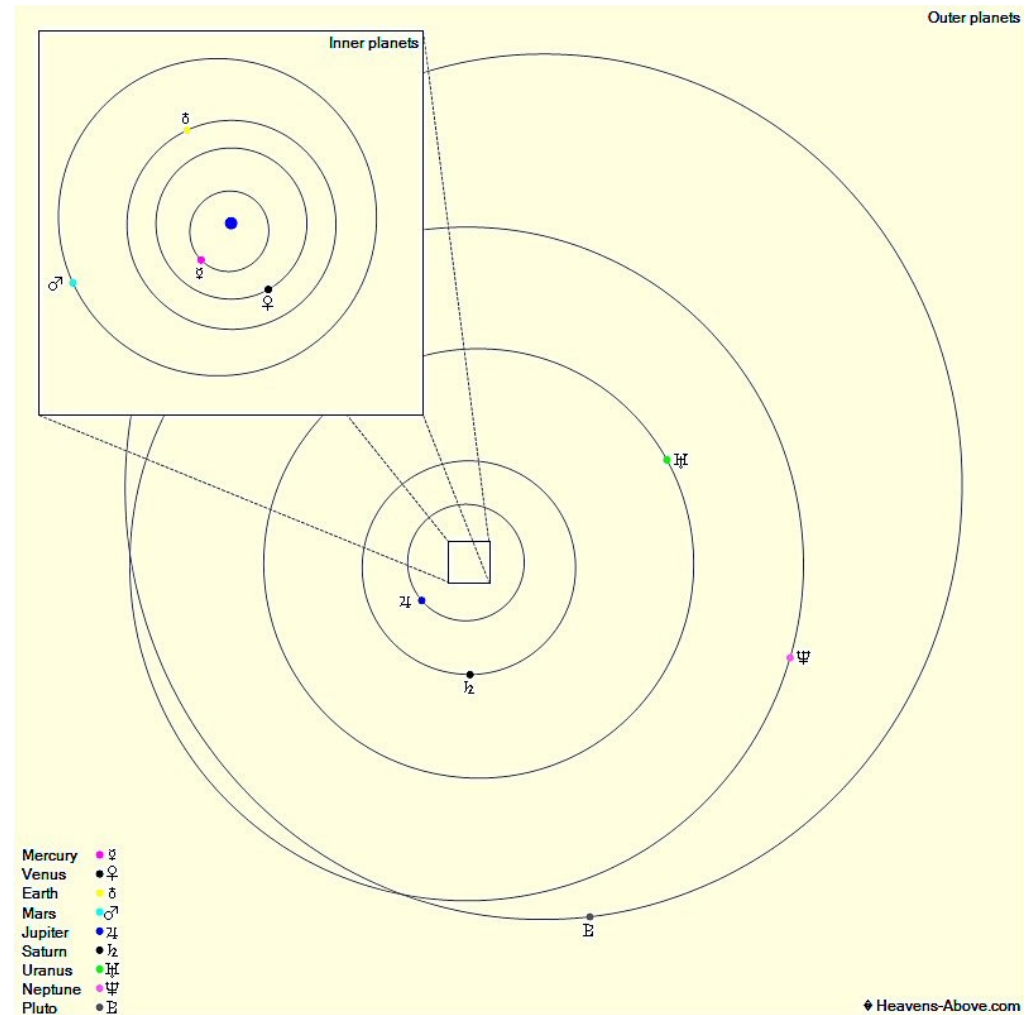

The Planets, mid month.

Mercury is in Sagittarius with a magnitude of -0.3, a phase of 85%, and a diameter of 5". It rises at 07:13, transits at 10:56, and sets at 14:39. It is visible low in the east before sunrise.

Venus is in Sagittarius with a magnitude of -3.9, a phase of 100%, and a diameter of 10". It rises at 08:32, transits at 12:27, and sets at 16:22. It is currently too close to the Sun to be observed.

Mars is in Libra with a magnitude of +1.3, a phase of 92%, and a diameter of 5". It rises at 03:33, transits at 07:55, and sets at 12:16. It is visible in the morning sky.

Jupiter is in Libra with a magnitude of -1.9 and a diameter of 34". It rises at 03:10, transits at 07:39, and sets at 12:09. It is visible in the morning sky.

Saturn is in Sagittarius with a magnitude of +0.5 and a diameter of 15". It rises at 06:56, transits at 10:44, and sets at 14:32. It is visible low in the east before sunrise.

Uranus is in Pisces with a magnitude of +5.8 and a diameter of 4". It sets at 00:58, rises again at 11:09, and transits at 18:02. It is visible in the evening sky.

Neptune is in Aquarius with a magnitude of +7.9 and a diameter of 2". It rises at 10:05, transits at 15:26, and sets at 20:46. It is visible in the evening sky.